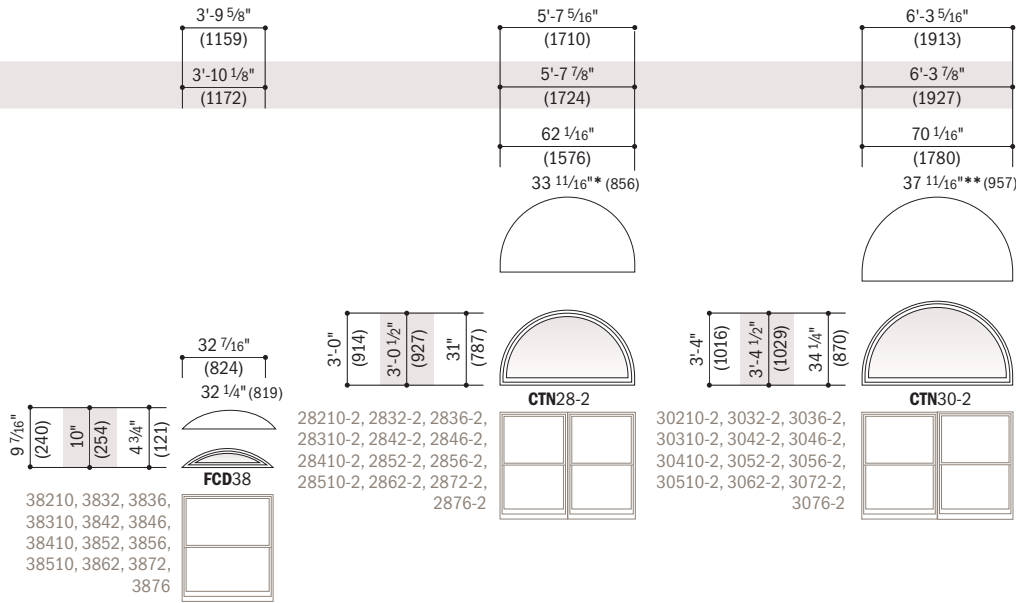

400 SERIES SPECIALTY WINDOWS

Table of Double-Hung Half Circle and Eyebrow Window Sizes (continued)

Scale 1/8" (3) = 1'-0" (305) – 1:96

Compatible double-hung, casement, awning and picture windows are shown below specialty windows.

Table of Casement/Awning Half Circle, Quarter Circle and Eyebrow Window Sizes (continued)

Scale 1/8" (3) = 1'-0" (305) – 1:96