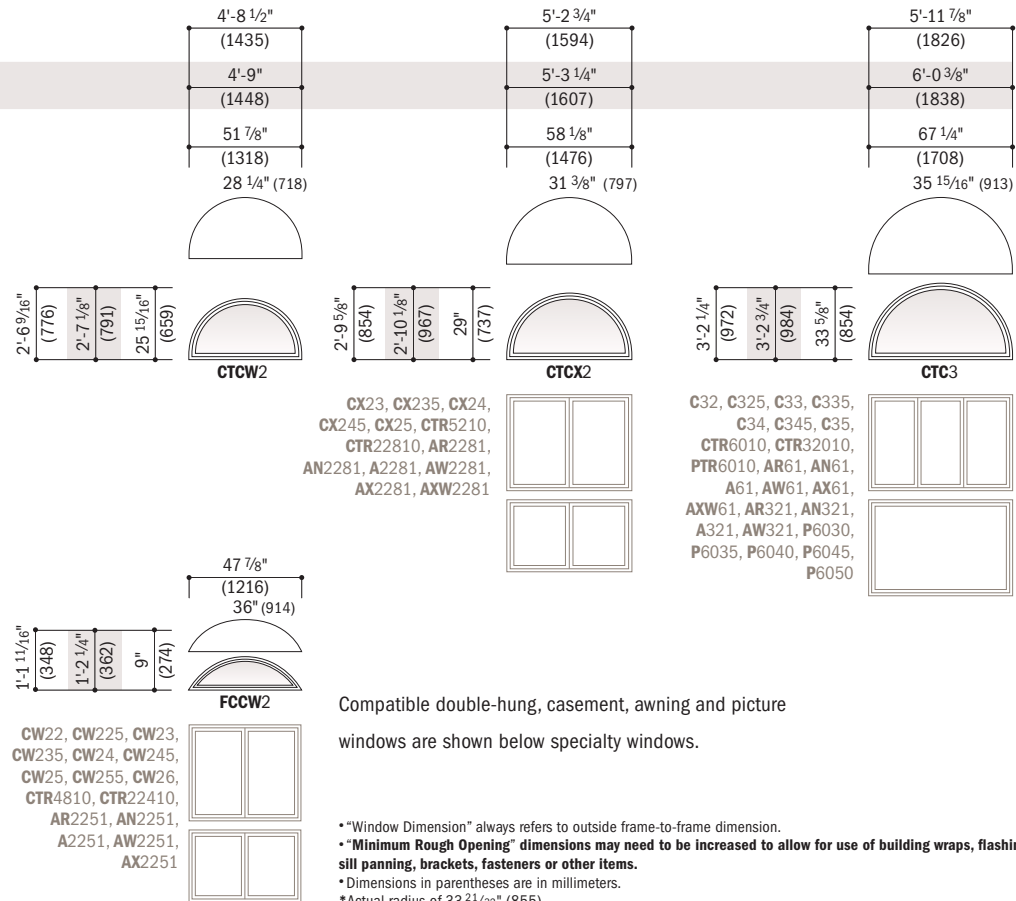

# 400 SERIES SPECIALTY WINDOWS

**Table of Double-Hung Half Circle and Eyebrow Window Sizes** (continued)

Scale 1/8" (3) = 1'-0" (305) – 1:96

Compatible double-hung, casement, awning and picture windows are shown below specialty windows.

**Table of Casement/Awning Half Circle, Quarter Circle and Eyebrow Window Sizes** (continued)

Scale 1/8" (3) = 1'-0" (305) – 1:96

Compatible double-hung, casement, awning and picture windows are shown below specialty windows.

## Table of Eyebrow Window Sizes – Patio Doors

Scale 1/8" (3) = 1'-0" (305) – 1:96

Window Dimension	4'-11 1/4" (1504)	5'-11 1/4" (1810)
<b>Minimum Rough Opening</b>	4'-11 3/4" (1518)	5'-11 3/4" (1822)
Unobstructed Glass	49 7/16" (1256)	59 11/16" (1516)
Radius	36" (914)	48" (1219)
	<b>FCFW50</b>	<b>FCFW60</b>
	<b>FWG5068, FWG50611, FWG5080, FWH5068, FWH50611, FWH5080, FWO5068, FWO50611, FWO5080, NLGD5068, NLGD50611, NLGD5080, PS5068, ISPD5068, ISPD50611, ISPD5076, ISPD5080</b>	<b>FWG6068, FWG60611, FWG6080, FWH6068, FWH60611, FWH6080, FWO6068, FWO60611, FWO6080, NLGD6068, NLGD60611, NLGD6080, ISPD6068, ISPD60611, ISPD6076, ISPD6080</b>

## Table of Elliptical Window Sizes – Patio Doors

Scale 1/8" (3) = 1'-0" (305) – 1:96

Window Dimension	5'-11 1/4" (1810)	7'-11 1/4" (2419)
<b>Minimum Rough Opening</b>	6'-0" (1829)	8'-0" (2438)
Unobstructed Glass	66 1/4" (1683)	90 1/4" (2292)
	<b>ET6</b>	<b>ET8</b>
	<b>FWG6068, FWG60611, FWG6080, FWH6068, FWH60611, FWH6080, FWO6068, FWO60611, FWO6080, NLGD6068, NLGD60611, NLGD6080, ISID6068, ISID60611, ISID6076, ISID6080</b>	<b>FWG8068, FWG80611, FWG8080, FWH8068, FWH80611, FWH8080, NLGD8068, NLGD80611, NLGD8080</b>