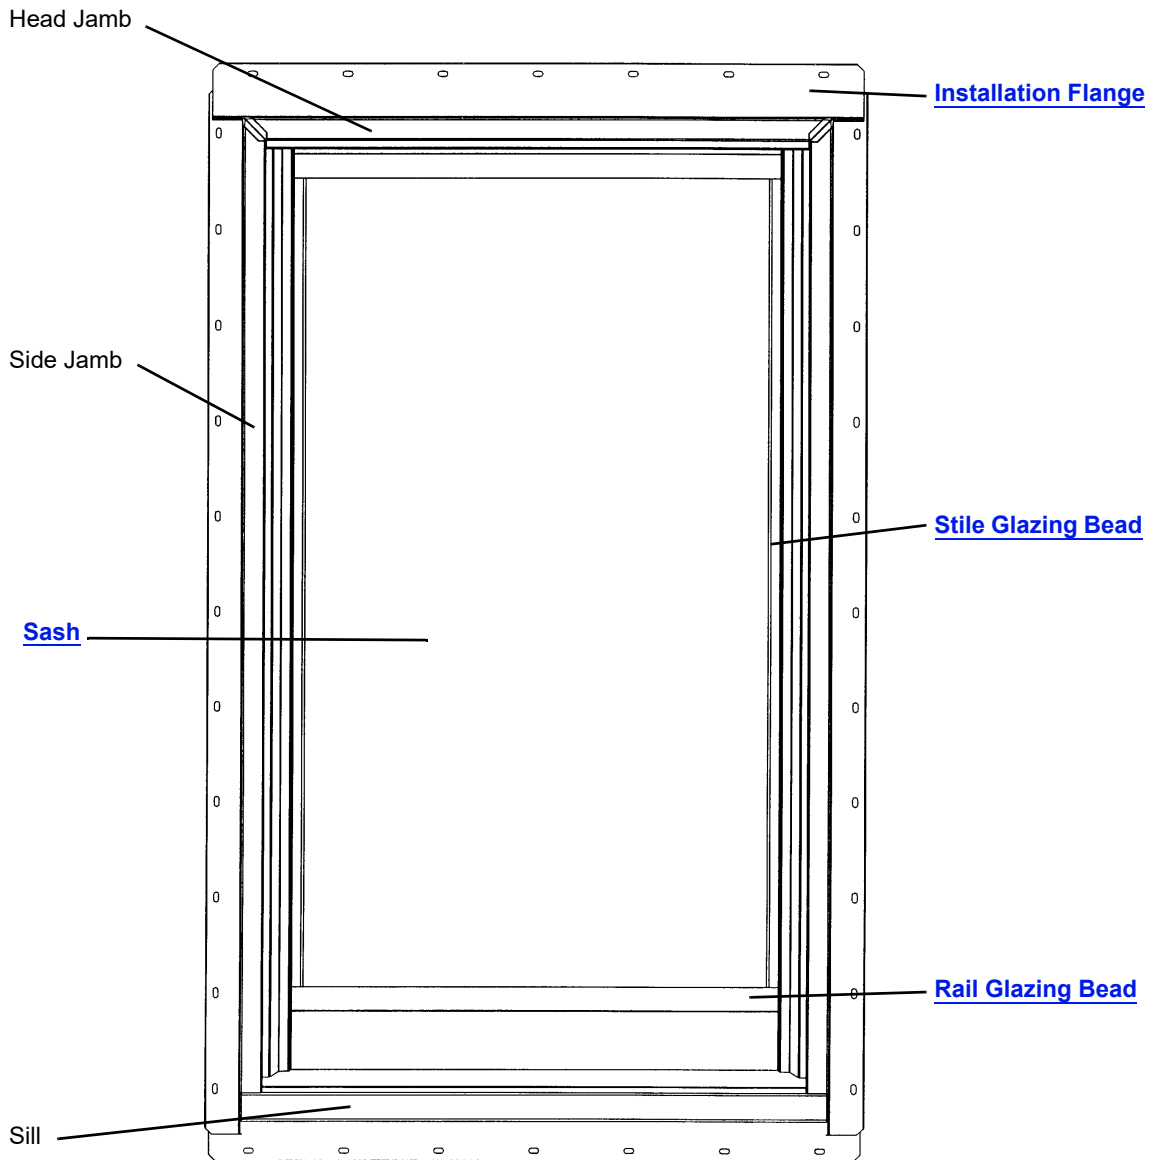

200 Series Perma-Shield® Narroline® Picture and Sidelight (1968 to 2002)

Picture and Sidelight Windows

Parts Illustration

Parts Illustration - Picture Windows (1968 to 2002)

Manufactured 1968 to 2002

Perma-Shield® Narroline® Picture Window Unit Parts

Unit viewed from exterior.