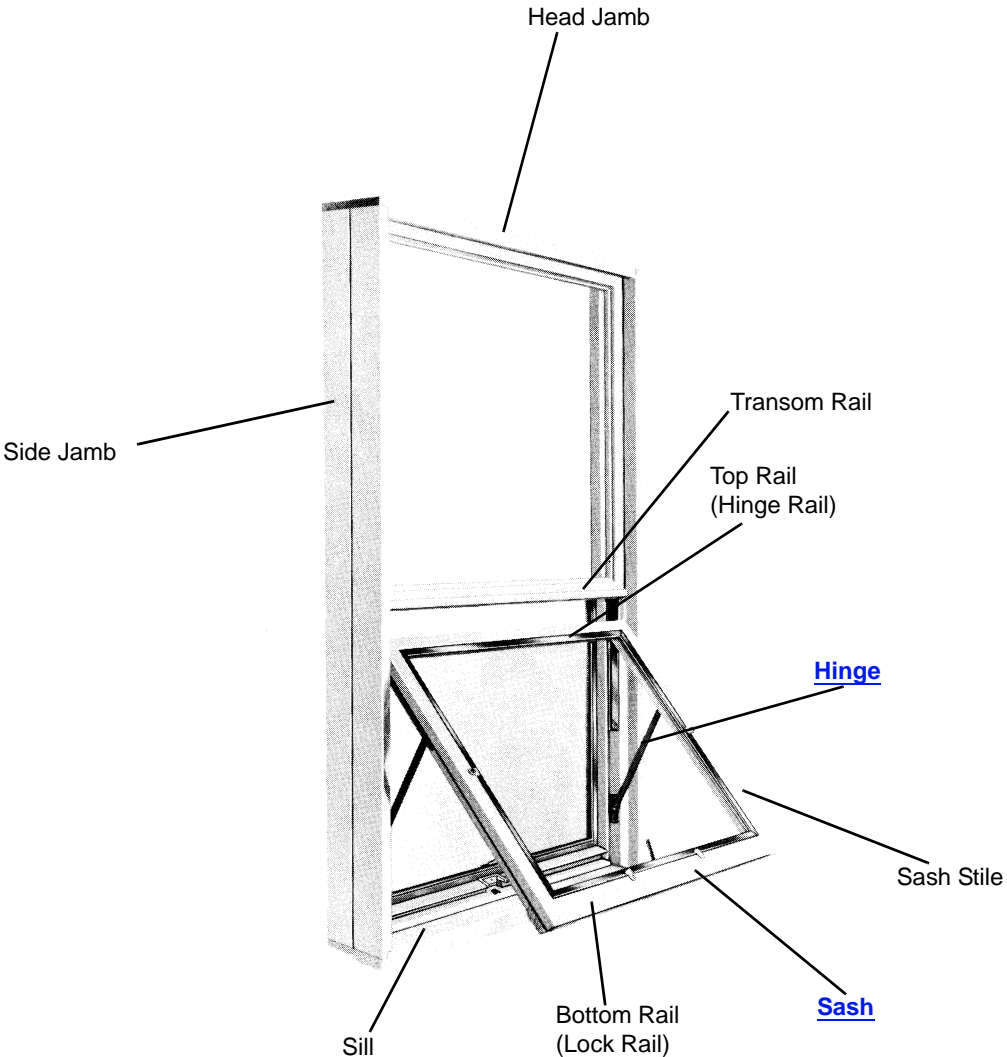

**What's in This Section**

<b>Standard Windows</b> .....	<b>Page 3</b>
<b>Parts Illustration</b> .....	<b>3</b>
<b>Unit Sizes</b> .....	<b>4</b>
<b>Sash</b> .....	<b>6</b>
Guidelines for Ordering Beauty-Line Sash .....	6
Sash Size Table .....	6
Sash Assembly .....	8
Complete Sash - Dual Pane .....	9
Weatherstrip .....	9
<b>Insect Screens</b> .....	<b>11</b>
Insect Screen - Type U Screens .....	11
Insect Screen - Regular Screens .....	11
Insect Screens - Bar-Lock Screens .....	11
Insect Screen Parts .....	11
<b>Hardware</b> .....	<b>12</b>
Operator - Amerock / Roto-Lock (1959 - 1981) .....	12
Operator - Amerock / Roto-Lock (1968 - 1972) .....	13
Operator - Amerock / Roto-Lock (1955 - 1959) .....	14
Operator - Standard Thompson / Roto-Lock (1954 - 1955) .....	15
Operator - Bar-Lock / Hopper Lock / Snap Lock / Awning Lock (1954 - 1979) .....	16
Hinge Hardware (1952 - 1979) .....	17
<b>Frames</b> .....	<b>18</b>
Frame Assembly .....	18

**Parts Illustration**

**Note:**  
Limited replacement parts are available. Construction is all wood.

**Manufactured 1957 to 1979  
Beauty-Line Window Unit Parts**

*Unit viewed from exterior.*

Unit Sizes

Unit Sizes

Note:

Unit Dim. refers to overall outside-to-outside frame. Rgh. Opg. refers to rough stud opening. Glass size refers to unobstructed (visible) glass dimensions

Beauty-Line Window Unit Sizes

Unit viewed from exterior.