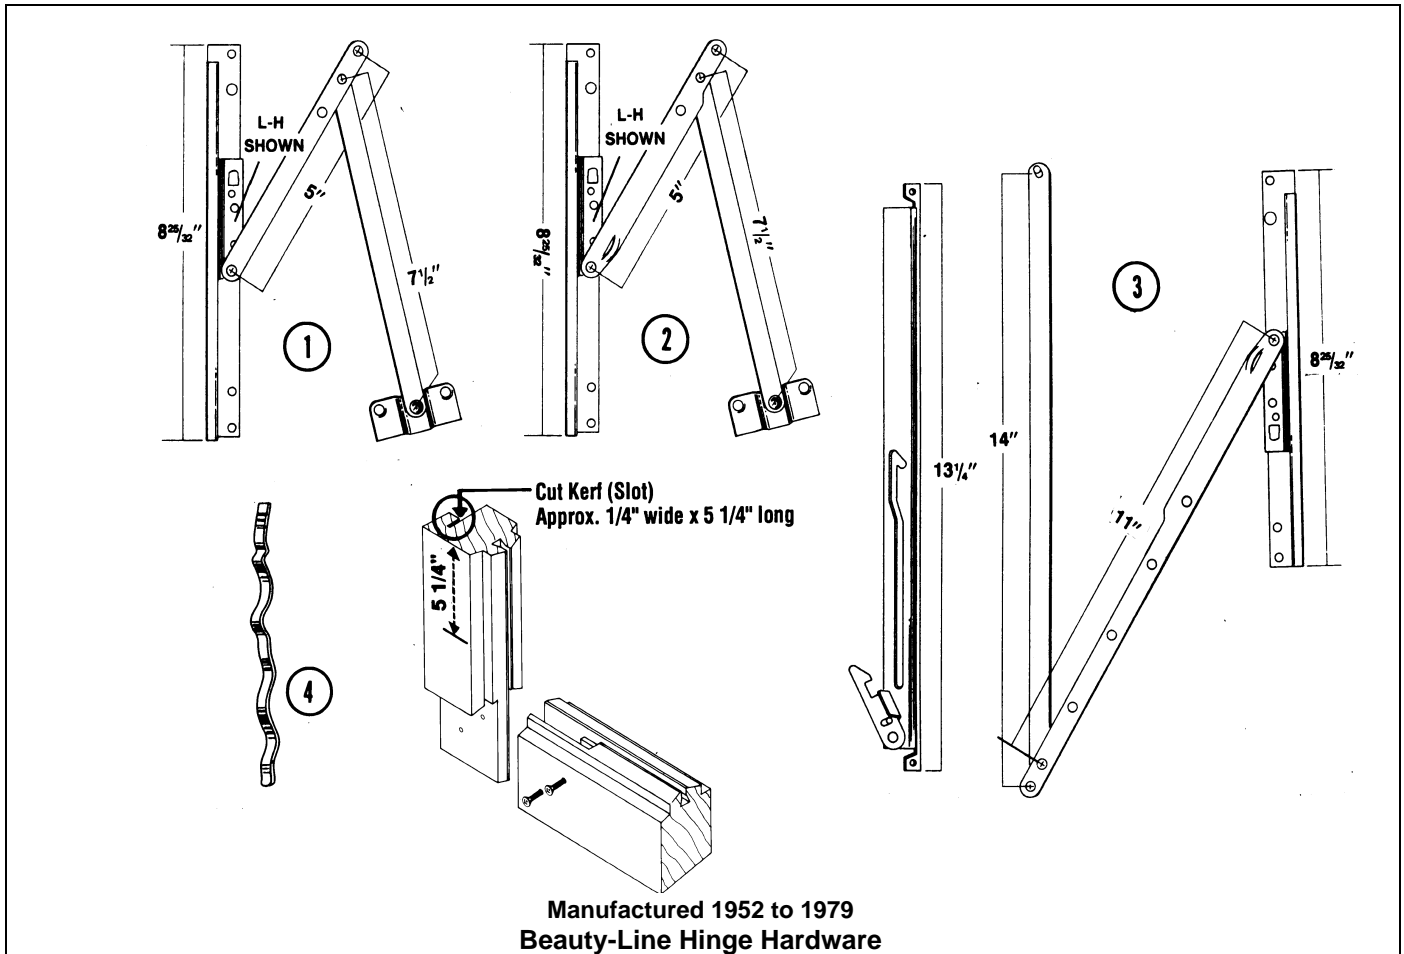

Beauty-Line Windows (1957 to 1979)

Standard Windows

Hardware

Hinge Hardware (1952 - 1979)

Note: No longer available as of 1/1/09.

Adjuster Arms Set with Screws (1954 to 1979) Ref. No. 2				
	Adjuster No.	Glass Height	Length of Lower Leg (Rivet to Rivet)	Order No.
	18, 20	18" and 20"	9 1/2"	N/A
	22, 24	22" and 24"	11 1/2"	
	30	30"	13"	
Adjuster Arm Friction Spring (1952 to 1979) Ref. No. 4				
				Order No.
				N/A
Egress Hinge Set with Screws (1971 to 1979) Ref. No. 3				
Note: For use with 4130 and 4148 sizes.				
Includes: 1 - channels and adjuster arm hinges (pairs) 2 - stopper screws			4 - round head screws 4 - vinyl washers	
			Finish	Order No.
			Zinc and golden dichromate plating	N/A