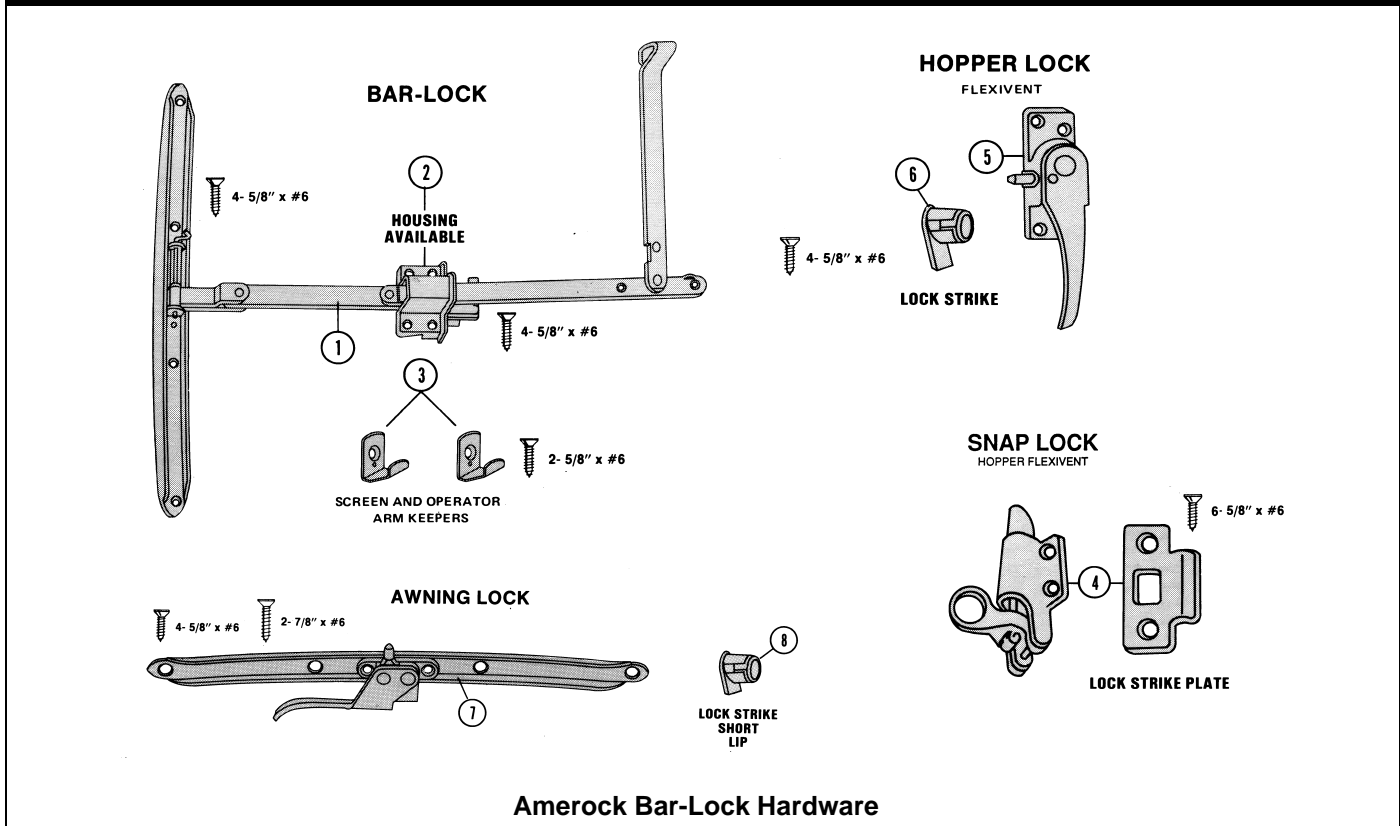

Manufactured 1968 to 1972

Amerock Roto-Lock Hardware

Hardware

**Operator - Amerock / Roto-Lock (1955 - 1959)**

**Note:**

No longer available. Replace with [Amerock Roto-Lock Operator Set \(1959 to 1981\)](#), using short arm (11").

Manufactured July 1955 to June 1959

Amerock Hardware

**Operator - Standard Thompson / Roto-Lock (1954 - 1955)**

**Note:**

No longer available. Replace with [Amerock Roto-Lock Operator Set \(1959 to 1981\)](#), using long arm (15") to replace 300-400 Series or short arm (11") to replace 200 Series. Attachment hardware (rod, brackets) is required. Sill stop may need to be modified.

Manufactured March 1954 to July 1955

Roto-Lock Standard Thomson Operator

Hardware

**Operator - Bar-Lock / Hopper Lock / Snap Lock / Awning Lock (1954 - 1979)**

<b>Operator - Amerock / Bar-Lock / No. 7062</b> Ref. No. 1 and 2		<b>Bronze</b>
	<b>Note:</b> Includes housing, clips, and screws.	0336206
<b>Insect Screen and Operator Arm Keepers - Amerock / Bar-Lock</b> Ref. No. 3		<b>Order No.</b>
		N/A
<b>Hopper Sash Lock with Screws</b> Ref. No. 5		<b>Bronze</b>
		N/A
<b>Hopper Lock Strike - Amerock / Bar-Lock / Long Lip</b> Ref. No. 6		<b>Order No.</b>
		N/A
<b>Awning Lock - Amerock / Bar-Lock</b> Ref. No. 7		<b>Bronze</b>
		N/A
<b>Snap Lock - Amerock / Bar-Lock</b> Ref. No. 4		<b>Order No.</b>
		N/A