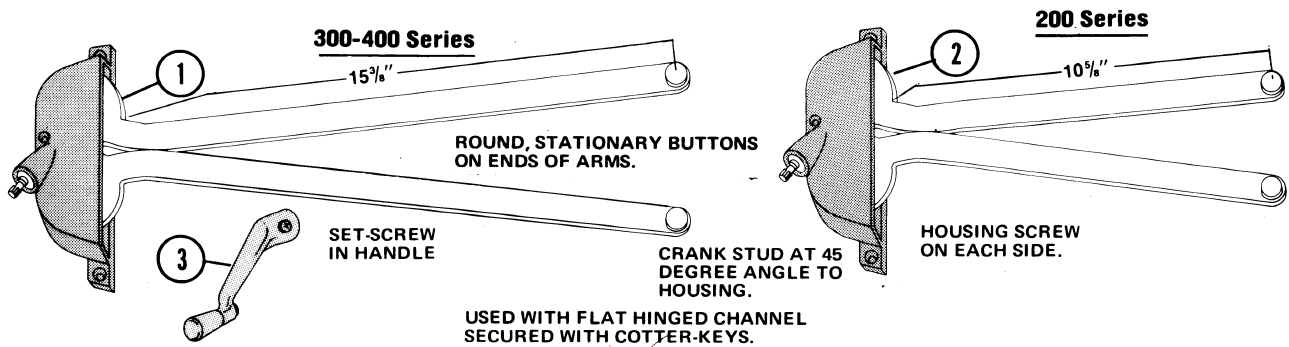

Operator - Standard Thompson / Roto-Lock (1954 - 1955)

Note:

No longer available. Replace with [Amerock Roto-Lock Operator Set (1959 to 1981)](#), using long arm (15") to replace 300-400 Series or short arm (11") to replace 200 Series. Attachment hardware (rod, brackets) is required. Sill stop may need to be modified.

Manufactured March 1954 to July 1955

Roto-Lock Standard Thomson Operator