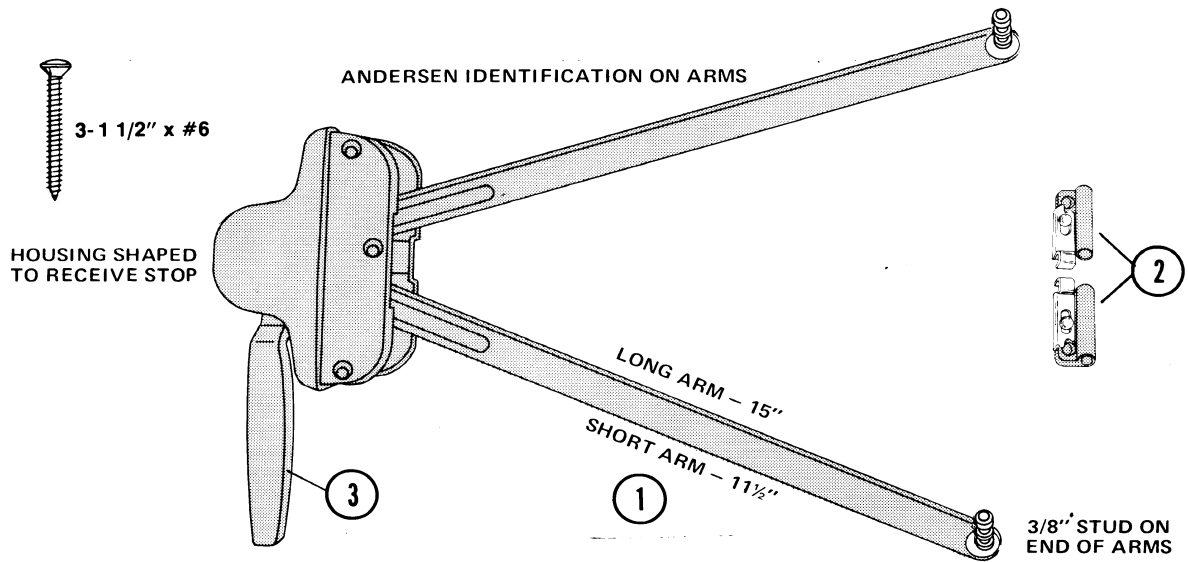

Length	Order No.
13 1/2	N/A
18 1/2	N/A

**Bracket - Amerock / Roto-Lock / Center Rod (June 1959 to October 1981)**

**Note:**

Not shown in picture on [page 12](#). Holds sash rods in place at middle of sash.

Order No.
0334205

**Shoe - Amerock / Roto-Lock (Pair) (June 1959 to October 1981) Ref. No. 3**

Bronze
0338908

**Operator - Amerock / Roto-Lock (1968 - 1972)**

**Note:**

No longer available. Replace with [Amerock Roto-Lock Operator Set \(1959 to 1981\)](#), using long arm (15") or short arm (11").