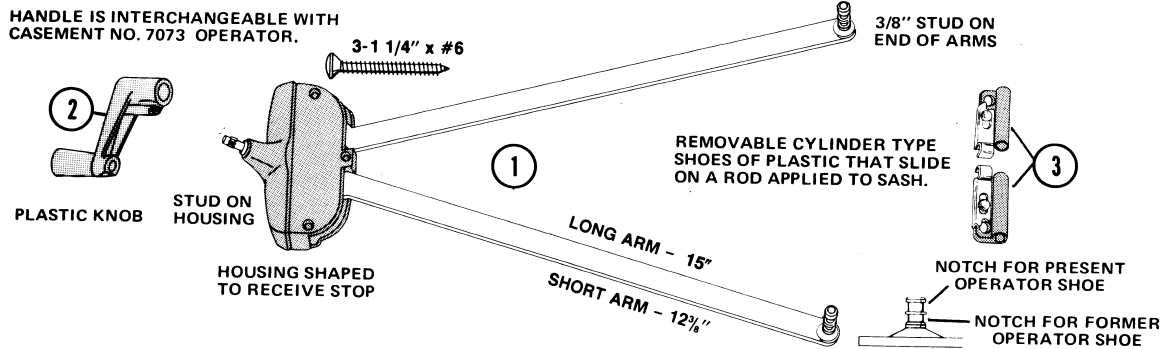

#### Screen Strike

	<b>Plastic</b>
	0812604

Hardware

**Operator - Amerock / Roto-Lock (1959 - 1981)**

**Note:**

The short arm handle is standard. The long arm handle is used if a special stool has been applied to the sill and additional clearance is needed for the handle.

Manufactured June 1959 to October 1981

**Amerock Roto-Lock Hardware**

**Operator Set - Amerock / Roto-Lock (June 1959 to October 1981)**

**Note:**

Operator set includes operator, handle, sash rod, and sash brackets (sash rod not pictured). 2 and 3 widths use short arm, 38 and 4 widths use long arm. Sizes shown in size grid, see [page 4](#).