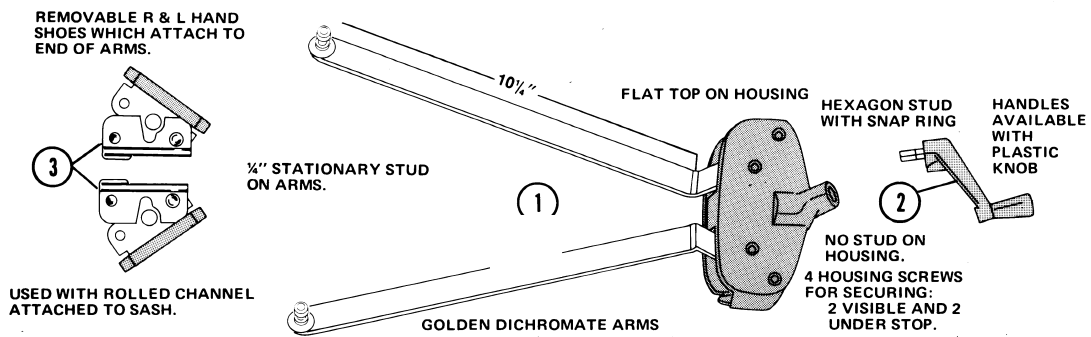

Manufactured 1968 to 1972

Amerock Roto-Lock Hardware

Hardware

**Operator - Amerock / Roto-Lock (1955 - 1959)**

**Note:**

No longer available. Replace with [Amerock Roto-Lock Operator Set \(1959 to 1981\)](#), using short arm (11").

Manufactured July 1955 to June 1959

Amerock Hardware

**Operator - Standard Thompson / Roto-Lock (1954 - 1955)**

**Note:**

No longer available. Replace with [Amerock Roto-Lock Operator Set \(1959 to 1981\)](#), using long arm (15") to replace 300-400 Series or short arm (11") to replace 200 Series. Attachment hardware (rod, brackets) is required. Sill stop may need to be modified.