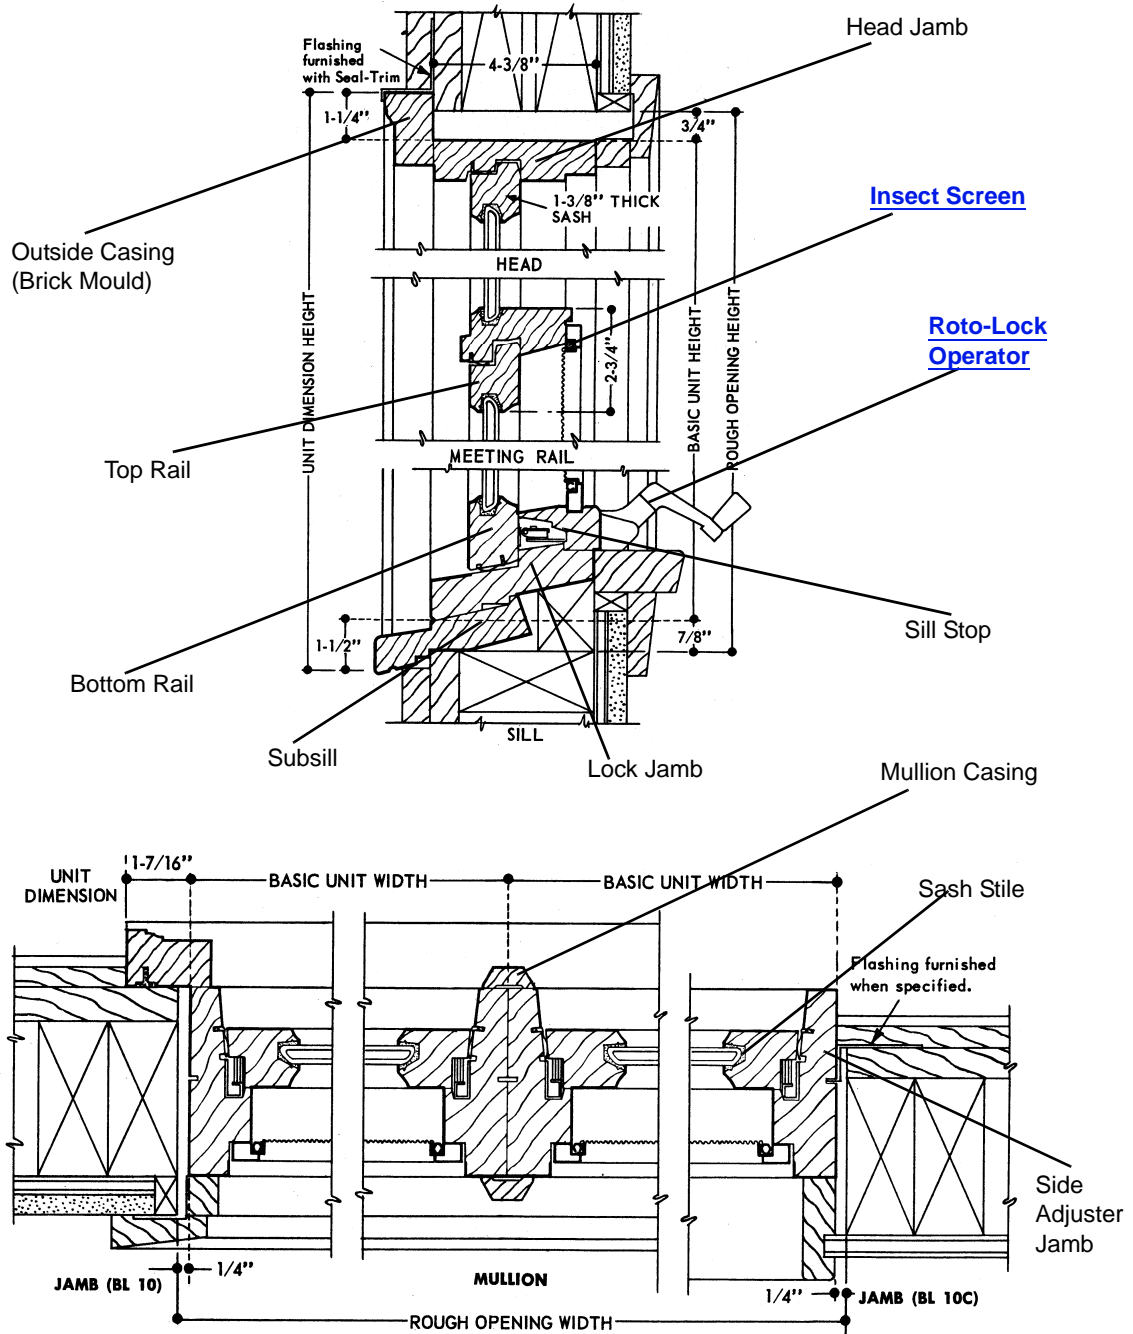

Frames

Frame Assembly

Beauty-Line Window Sash and Frame Assembly