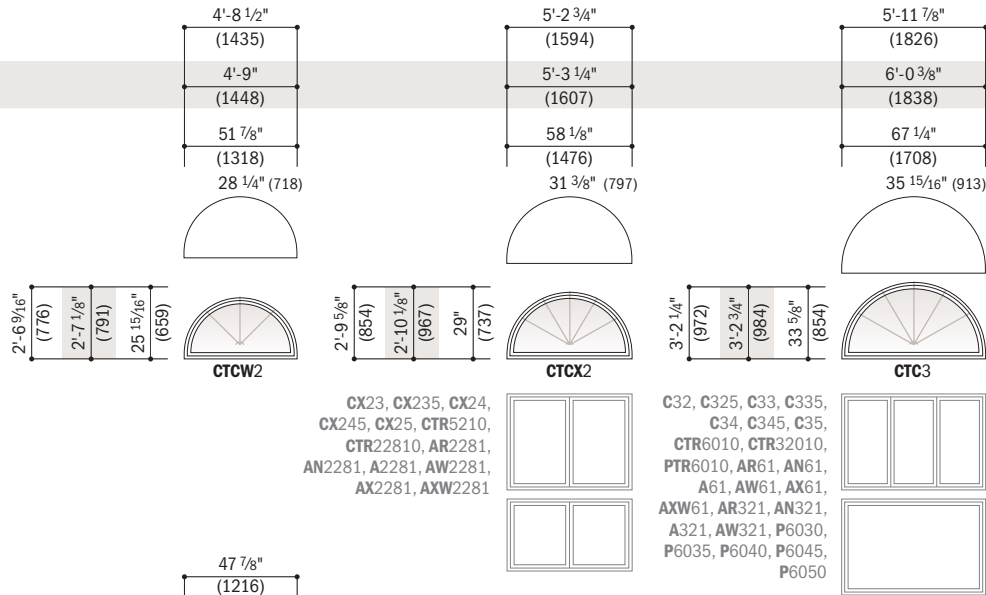

Compatible double-hung, casement, awning and picture windows are shown below shaped windows.

- "Window Dimension" always refers to outside frame to frame dimension.
- "Minimum Rough Opening" dimensions may need to be increased to allow for use of building wraps, flashing, sill panning, brackets, fasteners or other items.
- Dimensions in parentheses are in millimeters.
- *Actual radius of 33²¹/₃₂" (855).
- **Actual radius of 37²¹/₃₂" (956).