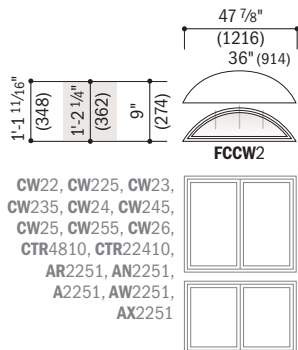

Compatible double-hung, casement, awning and picture windows are shown below shaped windows.

- "Window Dimension" always refers to outside frame to frame dimension.
- "Minimum Rough Opening" dimensions may need to be increased to allow for use of building wraps, flashing, sill panning, brackets, fasteners or other items.
- Dimensions in parentheses are in millimeters.
- *Actual radius of 33²¹/₃₂" (855).
- **Actual radius of 37²¹/₃₂" (956).