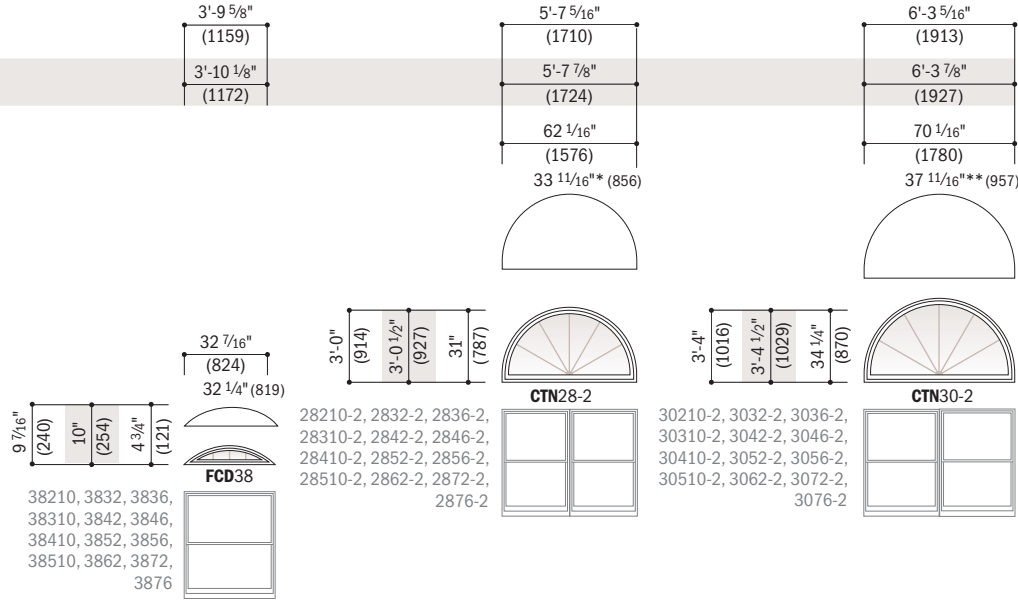

Compatible double-hung, casement, awning and picture windows are shown below shaped windows.