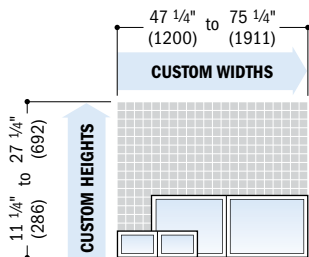

Frenchwood® Patio Door Twin Transoms

Minimum R.O.	Sash-Set Twin Transom	Unobstr. Glass	Sash-Set Twin Transom
	Width = transom width + 3/4" (19) Height = transom height + 3/4" (19)		Width = transom width - 21.50" (546) Height = transom height - 7.84" (199)