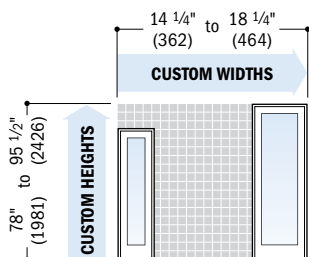

Frenchwood® Patio Door Sidelights

Minimum R.O.	Sidelight	Unobstr. Glass	Sidelight
	Width = sidelight width + 3/4" (19) Height = sidelight height + 1/2" (13)		Width = sidelight width - 7.84" (199) Height = sidelight height - 16.06" (408)