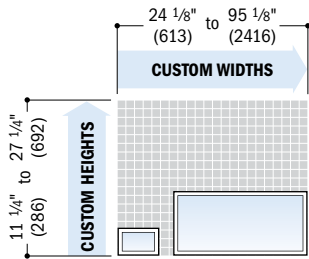

Frenchwood® Patio Door Transoms and Sidelight Transoms

Custom sizing and opening specifications for venting transom windows not shown.

Minimum R.O.	Sash-Set Transom	Unobstr. Glass	Sash-Set Transom
	Width = transom width + 3/4" (19) Height = transom height + 3/4" (19)		Width = transom width - 11.22" (285) Height = transom height - 7.84" (199)
	Direct-Set Transom Width = transom width + 3/4" (19) Height = transom height + 3/4" (19)		Direct-Set Transom Width = transom width - 3.66" (93) Height = transom height - 3.66" (93)
	Sash-Set Sidelight Transom Width = transom width + 3/4" (19) Height = transom height + 3/4" (19)		Sash-Set Sidelight Transom Width = transom width - 7.84" (199) Height = transom height - 7.84" (199)
	Direct-Set Sidelight Transom Width = transom width + 3/4" (19) Height = transom height + 3/4" (19)		Direct-Set Sidelight Transom Width = transom width - 3.66" (93) Height = transom height - 3.66" (93)