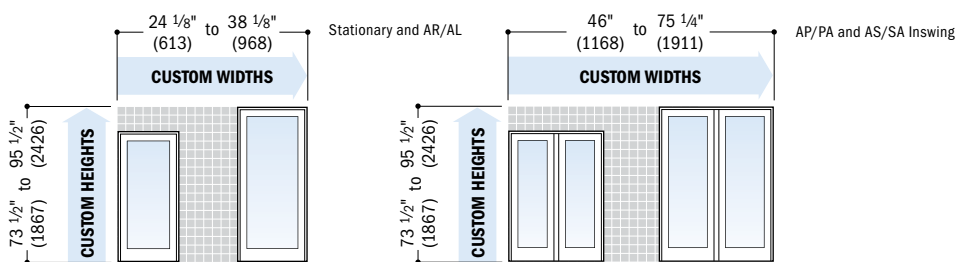

Custom Sizes & Specifications

Available in 1/8" (3) increments between minimum and maximum widths and heights. Some restrictions apply, contact your Andersen supplier.

Frenchwood® Gliding Patio Doors

Minimum R.O.	Single Panel Gliding	Two Panel Gliding	Three Panel Gliding	Four Panel Gliding	Unobstr. Glass	Single Stationary Gliding	Two Panel Gliding	Three Panel Gliding	Four Panel Gliding
	Width = transom width + 3/4" (19) Height = transom height + 1/2" (13)	Width = transom width + 3/4" (19) Height = transom height + 1/2" (13)	Width = transom width + 1" (25) Height = transom height + 1/2" (13)	Width = transom width + 1" (25) Height = transom height + 1/2" (13)		Width = transom width - 11.22" (285) Height = transom height - 16.06" (408)	Width = transom width - 17.00" (432) Height = transom height - 16.06" (408)	Width = transom width - 22.78" (579) Height = transom height - 16.06" (408)	Width = transom width - 11.22" (285) Height = transom height - 16.06" (408)

Frenchwood® Hinged Inswing and Outswing Patio Doors

Minimum R.O.	Single Panel Inswing & Outswing	Two Panel Inswing & Outswing	Unobstr. Glass	Single Panel Inswing & Outswing	Two Panel Inswing & Outswing
	Width = patio door width + 3/4" (19) Height = patio door height + 1/2" (13)	Width = patio door + 3/4" (19) Height = patio door + 1/2" (13)		Width = patio door width - 11.22" (285) Height = patio door height - 16.06" (408)	Width = patio door width - 21.50" (546) Height = patio door height - 16.06" (408)