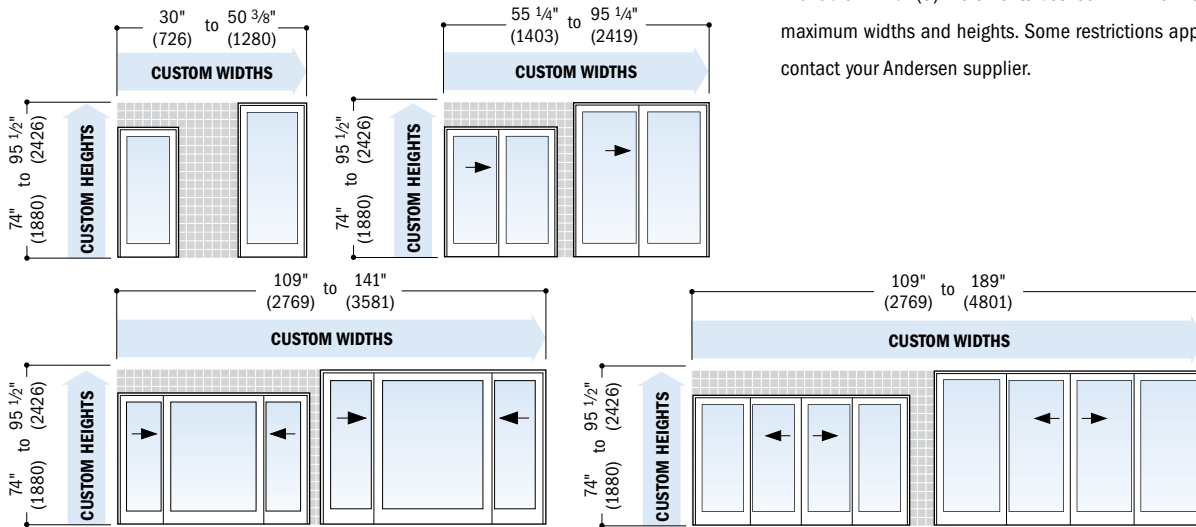

Custom Sizes & Specifications

Available in 1/8" (3) increments between minimum and maximum widths and heights. Some restrictions apply, contact your Andersen supplier.

Frenchwood® Gliding Patio Doors

Minimum R.O.	Single Panel Gliding	Two Panel Gliding	Three Panel Gliding	Four Panel Gliding	Unobstr. Glass	Single Stationary Gliding	Two Panel Gliding	Three Panel Gliding	Four Panel Gliding
	Width = transom width + 3/4" (19) Height = transom height + 1/2" (13)	Width = transom width + 3/4" (19) Height = transom height + 1/2" (13)	Width = transom width + 1" (25) Height = transom height + 1/2" (13)	Width = transom width + 1" (25) Height = transom height + 1/2" (13)		Width = transom width - 11.22" (285) Height = transom height - 16.06" (408)	Width = transom width - 17.00" (432) Height = transom height - 16.06" (408)	Width = transom width - 22.78" (579) Height = transom height - 16.06" (408)	Width = transom width - 11.22" (285) Height = transom height - 16.06" (408)

Frenchwood® Hinged Inswing and Outswing Patio Doors

Minimum R.O.	Single Panel Inswing & Outswing	Two Panel Inswing & Outswing	Unobstr. Glass	Single Panel Inswing & Outswing	Two Panel Inswing & Outswing
	Width = patio door width + 3/4" (19) Height = patio door height + 1/2" (13)	Width = patio door + 3/4" (19) Height = patio door + 1/2" (13)		Width = patio door width - 11.22" (285) Height = patio door height - 16.06" (408)	Width = patio door width - 21.50" (546) Height = patio door height - 16.06" (408)