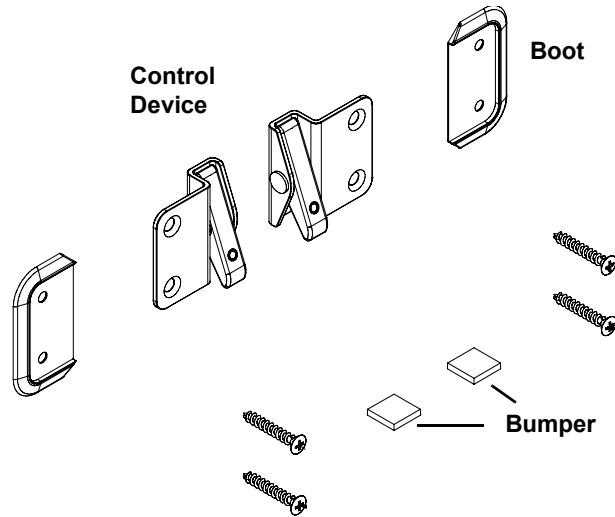

200 Series Tilt-Wash Double-Hung Windows (2000 to Present)

Standard Windows

Sash

Sash Hardware / Opening Control Device

Opening Control Device Kit

Note:

Use for field application.

Kit includes: