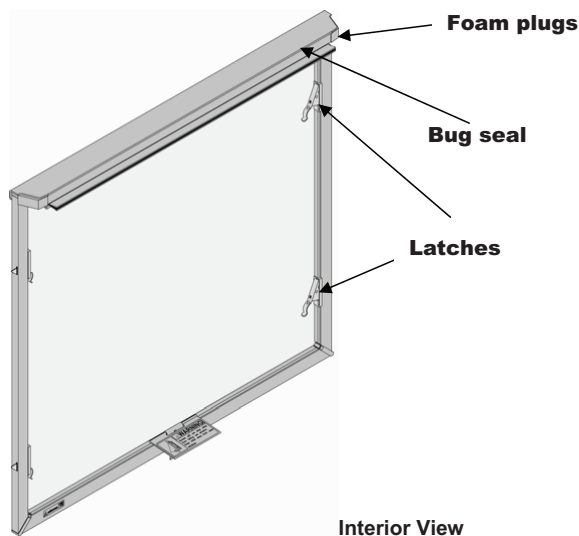

Service Replacement Only Parts

Bulletin DH-307 (March 2007)

DEALER BULLETIN

MARCH 29, 2007

BULLETIN NO.: DH-307

TO: ANDERSEN DISTRIBUTORS AND DEALERS

SUBJECT: INTRODUCTION OF HALF INSECT SCREENS FOR ANDERSEN® 400 AND 200 SERIES TILT-WASH DOUBLE-HUNG WINDOWS

EFFECTIVE: April 2, 2007

AUTHOR: MARY WITZEL – PRODUCT MANAGER

OVERVIEW

We are pleased to announce that half insect screens for Andersen® 400 and 200 Series tilt-wash double-hung windows are available for order effective April 2, 2007.

DETAILS

400 Series Tilt-Wash Double Hung Windows

The Andersen 400 Series half insect screens are available with either our patented stainless steel TruScene® insect screen cloth or conventional aluminum insect screen mesh. The micro-fine stainless steel TruScene mesh provides a clearer view while keeping even the smallest insects out.

Half insect screens allow ventilation through the lower sash without affecting the view through the upper sash. As shown on the image below the 400 Series half insect screen includes four installation latches and extruded PVC bug seal with foam end plugs for sealing the screen to the unit.

The 400 Series half insect screens with conventional insect screen mesh are available in a standard pack of 12 or in a master kit. The standard pack of 12 and master kits are wrapped in a shrink film. TruScene half insect screens are individually packaged in a corrugated wrap.

The half insect screen is not available for 400 Series tilt-wash double-hung windows with Stormwatch® Protection.