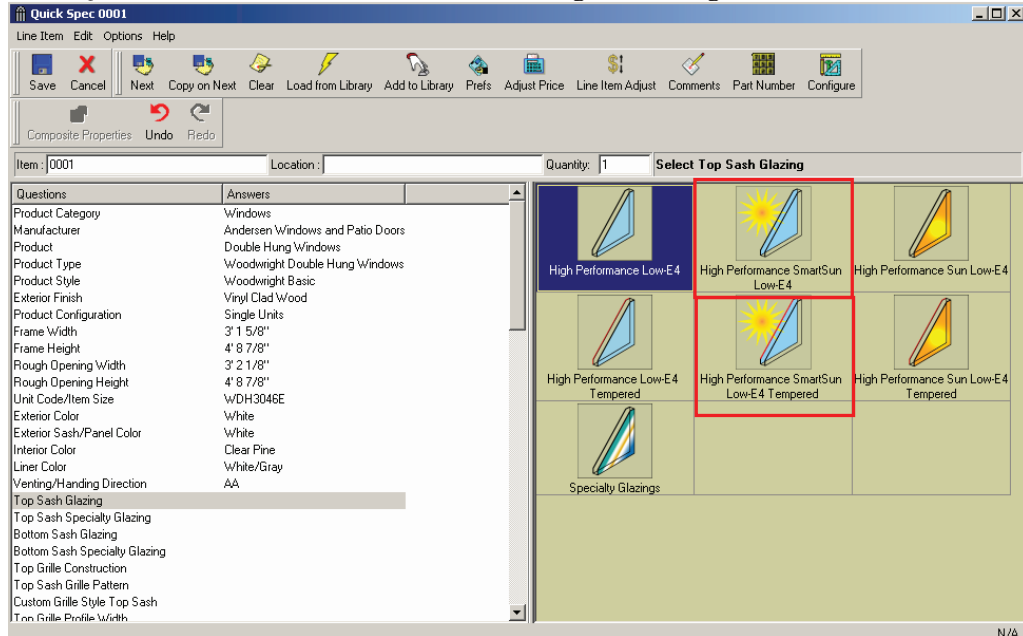

Quoting:

iQ software version 8.1 will have quoting capability for SmartSun glass. Below is an illustration of an iQ software screen shot with the new SmartSun glass ordering icon.