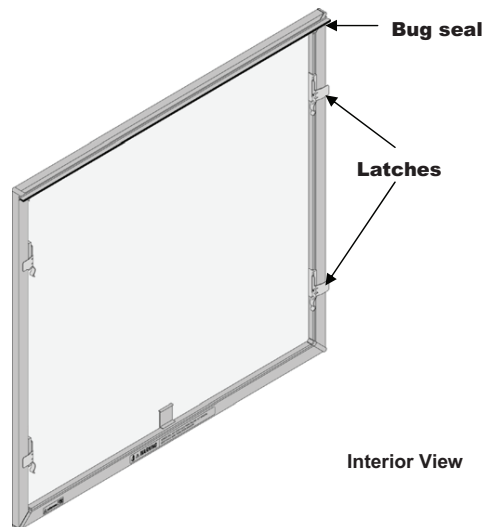

Service Replacement Only Parts

Bulletin DH-307 (March 2007)

INTRODUCTION OF HALF INSECT SCREENS FOR ANDERSEN®
400 AND 200 SERIES TILT-WASH DOUBLE-HUNG WINDOWS

BULLETIN NO: DH-307

March 29, 2007

Page 2 of 3

200 Series Tilt-Wash Double Hung Windows

Andersen® 200 Series tilt-wash double-hung half insect screens are available with our conventional glass fiber insect screen cloth. The 200 Series half insect screens are available in a standard pack of 12 or in a master kit. The master kits are wrapped in a corrugated folder.

As shown in the image below the 200 Series half insect screen includes four installation latches and a pile bug seal across the top.

The half insect screen is not available for 200 Series Narroline® double-hung windows or with the Narroline double-hung conversion kit.

LIMITED WARRANTY COVERAGE

Andersen half insect screens carry the same extensive limited warranty as all other Andersen non-glass components - 10 years.

REPAIR AND REPLACEMENT

For questions or service issues contact your distributor or call the Andersen WindowCare® Solution Center at 1-888-888-7020 (toll-free).

LEAD TIME

The part-numbered half insect screens are Category 1 products.

AVAILABILITY AND ORDERING

Andersen® TruScene® half insect screens are available to order on April 2, 2007. The new half insect screens are available in Andersen Intelligent Quote (iQ) software version 7.0 by downloading a patch from the iQ software website. Below are instructions on how to download the patch.

1. Verify that iQ software version 7.0 has been installed on your computer. If it is not installed, please install iQ software 7.0 before downloading "Update Authorization Patch 3-30-07."
2. Make sure the iQ software application is closed.
3. Log into the iQ software web site using the path www.andersenwindows.com/iq
4. Once you have gained access to the web site, click on the "Downloads" link on the iQ software Home Page.