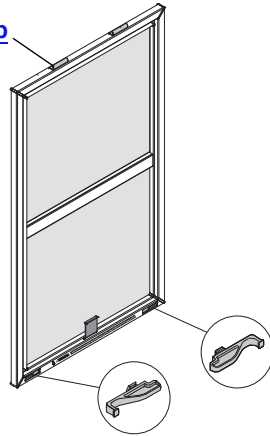

200 Series Tilt-Wash Double-Hung Windows (2000 to Present)

Standard Windows

Insect Screens

Insect Screens - Full / Even / Standard Mesh

Note:

See [Accessory Guide 0005272](#). See [Replacement Video](#).

Insect Screen - Full

Upper Insect Screen Clip

Unit No.	Dimensions	White	Sandtone	Unit No.	Dimensions	White	Sandtone
244DH1830	17 ⁵/₃₂ × 33 ³/₈	0833276	0833288	244DH2830	29 ⁵/₃₂ × 33 ³/₈	0833319	0833419
244DH1836	17 ⁵/₃₂ × 39 ³/₈	0833277	0833289	244DH2836	29 ⁵/₃₂ × 39 ³/₈	0833320	0833420
244DH1840	17 ⁵/₃₂ × 45 ³/₈	0833278	0833290	244DH2840	29 ⁵/₃₂ × 45 ³/₈	0833321	0833421
244DH1846	17 ⁵/₃₂ × 51 ³/₈	0833279	0833291	244DH2846	29 ⁵/₃₂ × 51 ³/₈	0833322	0833422
244DH1849	17 ⁵/₃₂ × 54 ³/₈	0833301	0833401	244DH2849	29 ⁵/₃₂ × 54 ³/₈	0833323	0833423
244DH1850	17 ⁵/₃₂ × 57 ³/₈	0833302	0833402	244DH2850	29 ⁵/₃₂ × 57 ³/₈	0833324	0833424
244DH1856	17 ⁵/₃₂ × 63 ³/₈	0833280	0833292	244DH2856	29 ⁵/₃₂ × 63 ³/₈	0833325	0833425
244DH1860	17 ⁵/₃₂ × 69 ³/₈	0833281	0833293	244DH2860	29 ⁵/₃₂ × 69 ³/₈	0833326	0833426
244DH2030	21 ⁵/₃₂ × 33 ³/₈	0833303	0833403	244DH3030	33 ⁵/₃₂ × 33 ³/₈	0833327	0833427
244DH2036	21 ⁵/₃₂ × 39 ³/₈	0833304	0833404	244DH3036	33 ⁵/₃₂ × 39 ³/₈	0833328	0833428
244DH2040	21 ⁵/₃₂ × 45 ³/₈	0833305	0833405	244DH3040	33 ⁵/₃₂ × 45 ³/₈	0833329	0833429
244DH2046	21 ⁵/₃₂ × 51 ³/₈	0833306	0833406	244DH3046	33 ⁵/₃₂ × 51 ³/₈	0833330	0833430
244DH2049	21 ⁵/₃₂ × 54 ³/₈	0833307	0833407	244DH3049	33 ⁵/₃₂ × 54 ³/₈	0833331	0833431
244DH2050	21 ⁵/₃₂ × 57 ³/₈	0833308	0833408	244DH3050	33 ⁵/₃₂ × 57 ³/₈	0833332	0833432
244DH2056	21 ⁵/₃₂ × 63 ³/₈	0833309	0833409	244DH3056	33 ⁵/₃₂ × 63 ³/₈	0833333	0833433
244DH2060	21 ⁵/₃₂ × 69 ³/₈	0833310	0833410	244DH3060	33 ⁵/₃₂ × 69 ³/₈	0833334	0833434
244DH2430	25 ⁵/₃₂ × 33 ³/₈	0833311	0833411	244DH3430	37 ⁵/₃₂ × 33 ³/₈	0833282	0833294
244DH2436	25 ⁵/₃₂ × 39 ³/₈	0833312	0833412	244DH3436	37 ⁵/₃₂ × 39 ³/₈	0833283	0833295
244DH2440	25 ⁵/₃₂ × 45 ³/₈	0833313	0833413	244DH3440	37 ⁵/₃₂ × 45 ³/₈	0833284	0833296
244DH2446	25 ⁵/₃₂ × 51 ³/₈	0833314	0833414	244DH3446	37 ⁵/₃₂ × 51 ³/₈	0833285	0833297
244DH2449	25 ⁵/₃₂ × 54 ³/₈	0833315	0833415	244DH3449	37 ⁵/₃₂ × 54 ³/₈	0833335	0833435
244DH2450	25 ⁵/₃₂ × 57 ³/₈	0833316	0833416	244DH3450	37 ⁵/₃₂ × 57 ³/₈	0833336	0833436
244DH2456	25 ⁵/₃₂ × 63 ³/₈	0833317	0833417	244DH3456	37 ⁵/₃₂ × 63 ³/₈	0833286	0833298
244DH2460	25 ⁵/₃₂ × 69 ³/₈	0833318	0833418	244DH3460	37 ⁵/₃₂ × 69 ³/₈	0833287	0833299