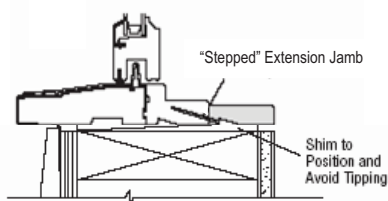

Service Replacement Only Parts

Bulletin SM-507 (June 2007)

BULLETIN NO.: SM-507

Page: 2 of 4

Date: June 7, 2007

- For new “one-piece” extension jamb kits applied in the channel or at the job site, Andersen is returning to the 3-1/4” frame on the 200 Series tilt-wash double-hung. Units with the 3-1/4” frame option will need to be ordered, and then the new one-piece extension jamb applied to it. The base price list for windows with the 3-1/4” frame is too large to e-mail; to obtain a pdf file of the base prices, send your request to: AndersenBulletincomm@andersencorp.com The new 200 Series tilt-wash double-hung extension jamb kit part numbers, descriptions and base prices accompany this bulletin (please see PRD-807).

Current 200 Series Tilt-Wash 6-9/16” Extension Jamb