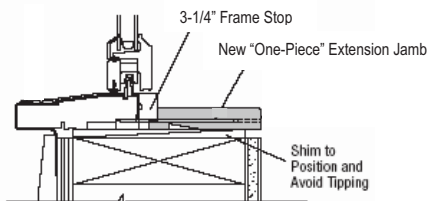

New 200 Series Tilt-Wash 6-9/16” Extension Jamb

- 200 Series gliding windows with a 2-3/4” frame will need to be ordered when applying the new one-piece extension jamb kits in the channel or at the job site. The new 200 Series gliding window extension jamb part numbers, descriptions and base prices accompany this bulletin (please see PRD-807).