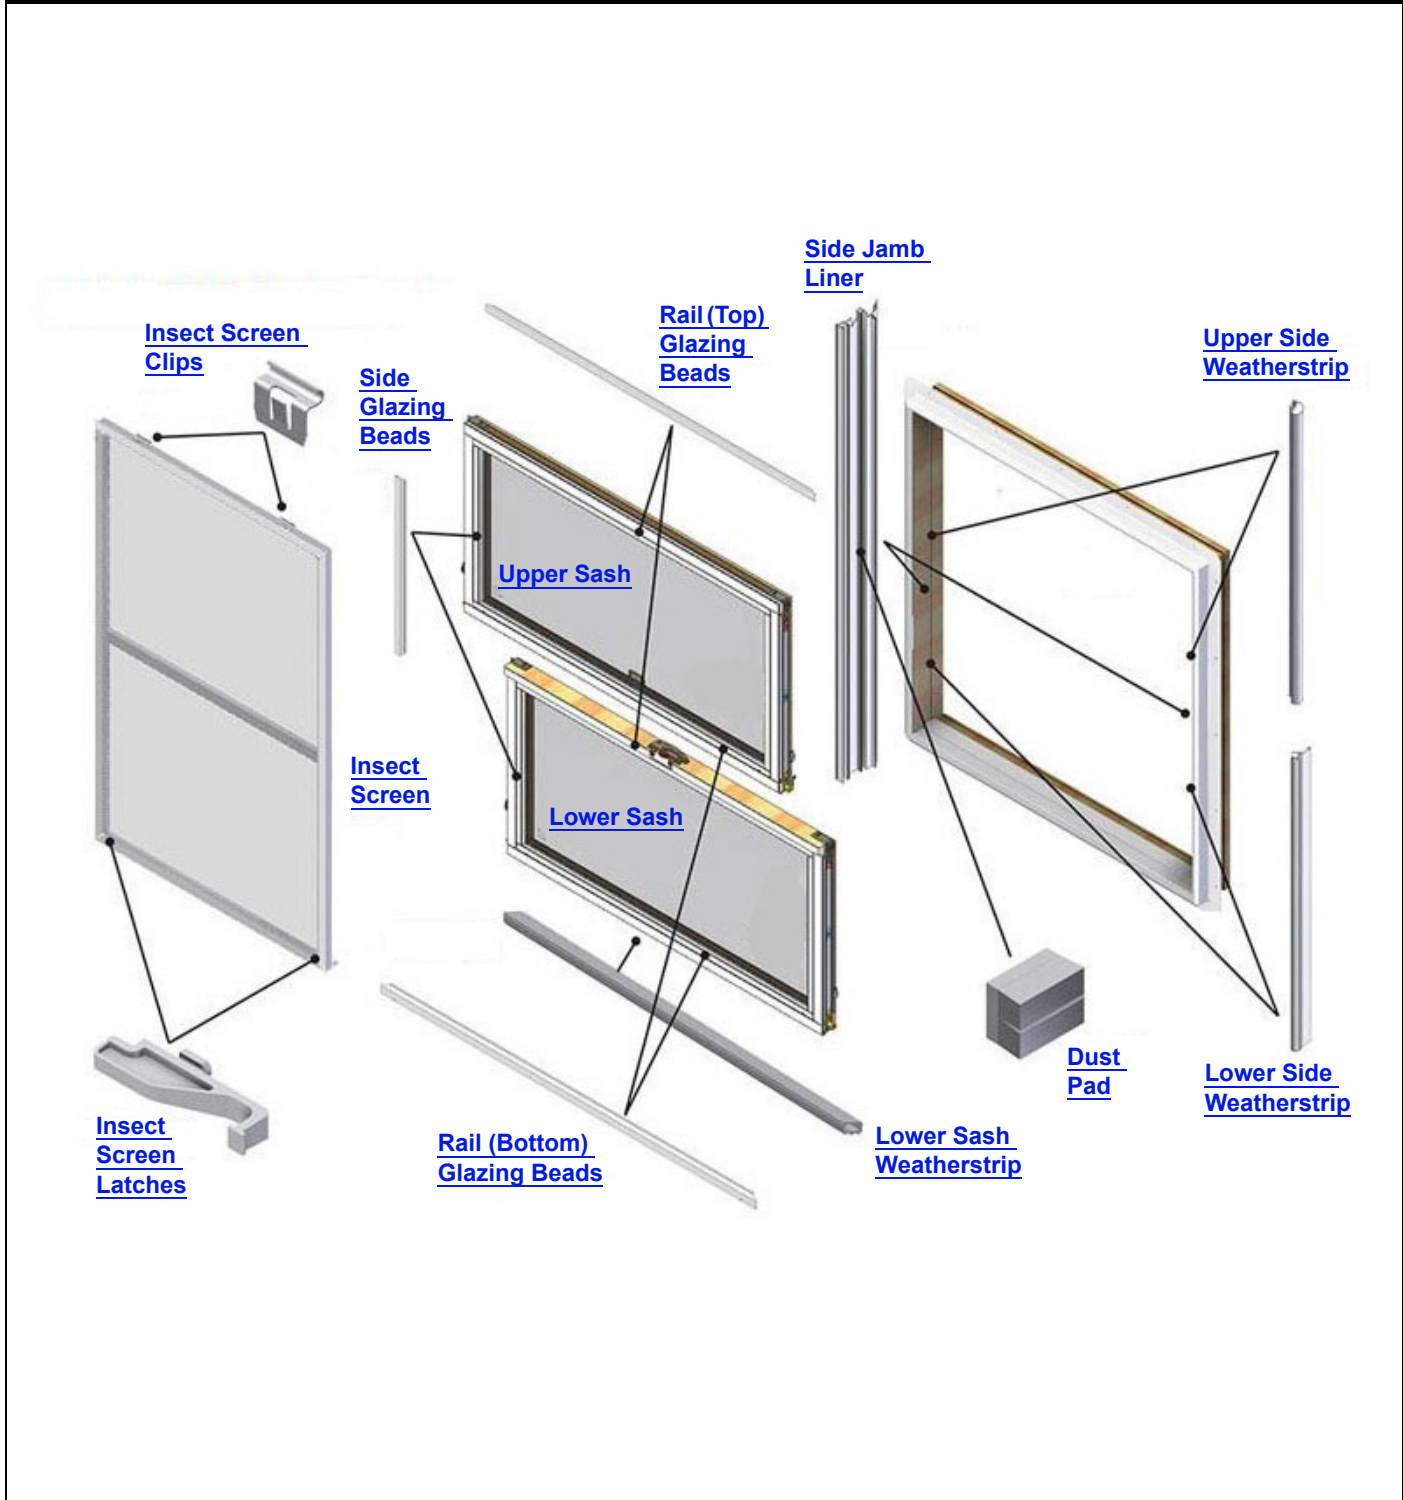

200 Series Tilt-Wash Double-Hung Windows (2000 to Present)

Standard Windows

Parts Illustration

Parts Illustration - Interior View

Parts Illustration

Parts Illustration - Exterior View

200 Series Tilt-Wash Double-Hung Windows (2000 to Present)

Standard Windows

Parts Illustration

Parts Illustration - Standard Window

Manufactured 2000 to Present

200 Series Tilt-Wash Double-Hung Window Unit Parts

Unit viewed from exterior.

Unit Sizes

200 Series Product Label