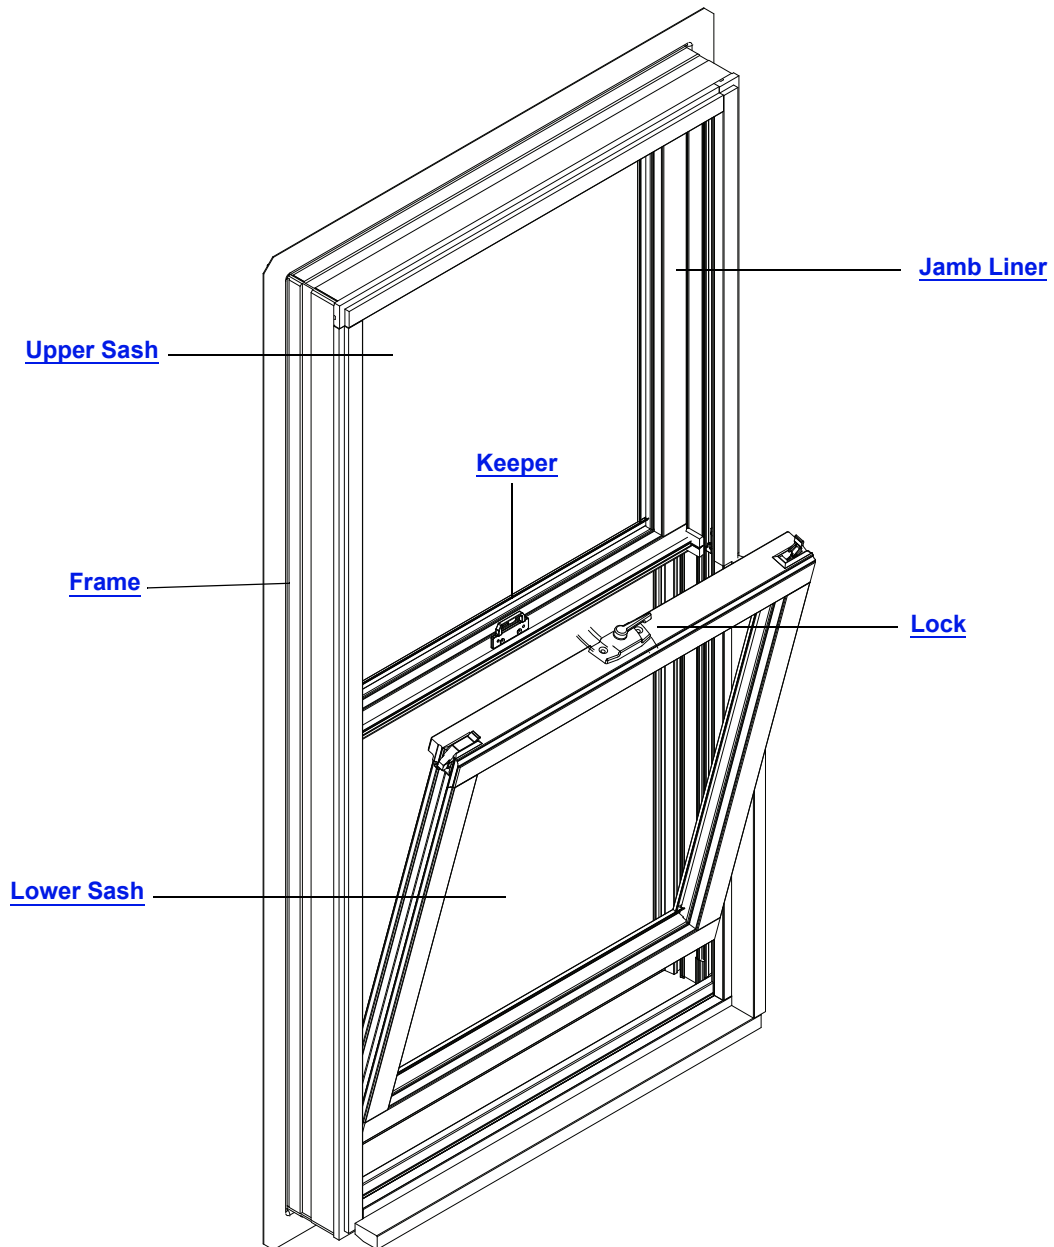

200 Series Tilt-Wash Double-Hung Windows (2000 to Present)

Standard Windows

Parts Illustration

Parts Illustration - Interior View

Parts Illustration

Parts Illustration - Exterior View

200 Series Tilt-Wash Double-Hung Windows (2000 to Present)

Standard Windows

Parts Illustration

Parts Illustration - Standard Window

Manufactured 2000 to Present

200 Series Tilt-Wash Double-Hung Window Unit Parts

Unit viewed from exterior.

Unit Sizes

200 Series Product Label