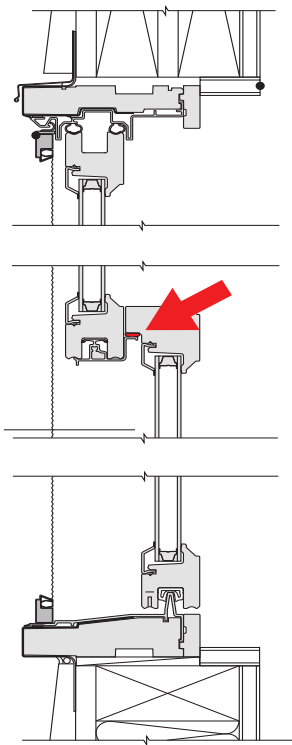

Sash

Weatherstrip

Weatherstrip - Bottom Rail

Note:

Cut weatherstrip to fit using existing weatherstrip as a template and secure with DC 891 [silicone sealant](#). See [Service Guide 0005410](#). Used beginning in 2/2005. Also can be used to replace weatherstrip used from 4/2004 if adding transition plug, part # [0877825](#), and side liner bulb w/s, part # [0878174](#) (White), [0878175](#) (Sandtone). See [weatherstrip](#) used prior to 4/2004.

Unit No.	Length	Black
44DH34	37 ³/₃₂	0878125

Weatherstrip - Check Rail

Note:

See [Article ID 000003093](#) for service procedure and material required or see [Weatherstrip Replacement Video](#) or contact your local [Andersen Service Provider](#). ❌

Weatherstrip - Bottom Rail (2000 to April 2004)

Note:

Cut weatherstrip to fit.

Length

37"

Gray

0876996