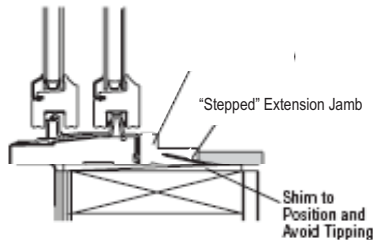

Current 200 Series Gliding Window 6-9/16” Extension Jamb