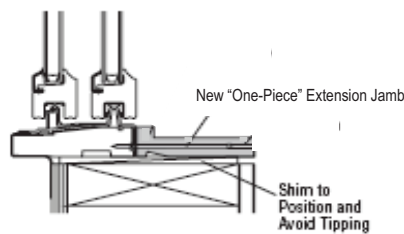

Current 200 Series Gliding Window 6-9/16” Extension Jamb

New 200 Series Gliding Window 6-9/16” Extension Jamb

- The old 200 Series “stepped” extension jambs that apply to the 4-9/16” frame will continue to be available for order to help sell through distribution and dealer inventories. However, the new 200 Series one-piece extension jambs will be automatically quoted in iQ software version 7.1.
- The 200 Series tilt-wash double-hung 3” frame and gliding window 2-3/4” frame for drywall return are available as a factory option.