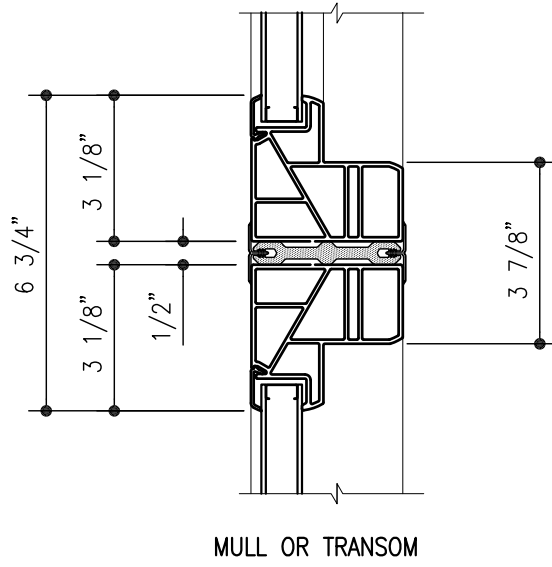

100 SERIES GLIDING WINDOW VERTICAL SECTION WITH TRANSOM

SCALE: 3" = 1'-0"

STUCCO KEY

8/28/12

100 SERIES FIXED WINDOW VERTICAL SECTION

SCALE: 3" = 1'-0"

8/28/12

100 SERIES FIXED WINDOW HORIZONTAL SECTION

SCALE: 3" = 1'-0"

100 SERIES
E2
OF 5

FIXED WINDOW

Andersen
WINDOWS • DOORS
Andersen Windows, Inc.
100 Fourth Avenue North
Bayport, Minnesota 55003

8/28/12

100 SERIES FIXED MULL/TRANSOM
 SCALE: 3" = 1'-0"

100 SERIES FIXED MULL/TRANSOM
 SCALE: 3" = 1'-0" STUCCO KEY