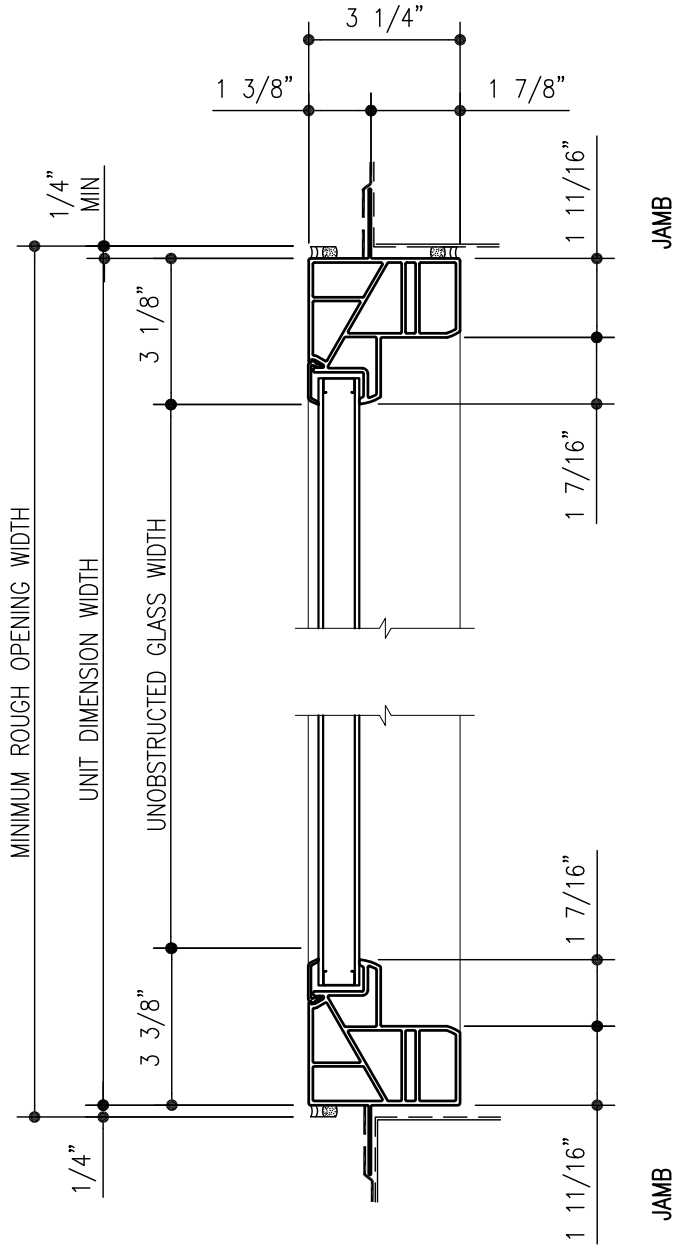

100 SERIES GLIDING WINDOW VERTICAL SECTION WITH TRANSOM

SCALE: 3" = 1'-0"

STUCCO KEY

8/28/12

100 SERIES FIXED WINDOW VERTICAL SECTION

SCALE: 3" = 1'-0"

8/28/12

100 SERIES FIXED WINDOW HORIZONTAL SECTION

SCALE: 3" = 1'-0"

100 SERIES
E2
OF 5

FIXED WINDOW

Andersen
WINDOWS • DOORS
Andersen Windows, Inc.
100 Fourth Avenue North
Bayport, Minnesota 55003

8/28/12

100 SERIES FIXED MULL/TRANSOM
 SCALE: 3" = 1'-0"

100 SERIES FIXED MULL/TRANSOM
 SCALE: 3" = 1'-0" STUCCO KEY

FIXED WINDOW

8/28/12

100 SERIES FIXED WINDOW VERTICAL SECTION

SCALE: 3" = 1'-0"

STUCCO KEY

STUCCO KEY
FIXED WINDOW

100 SERIES

F4

OF 5

8/28/12

100 SERIES FIXED WINDOW HORIZONTAL SECTION

SCALE: 3" = 1'-0"

STUCCO KEY

STUCCO KEY

100 SERIES

F5