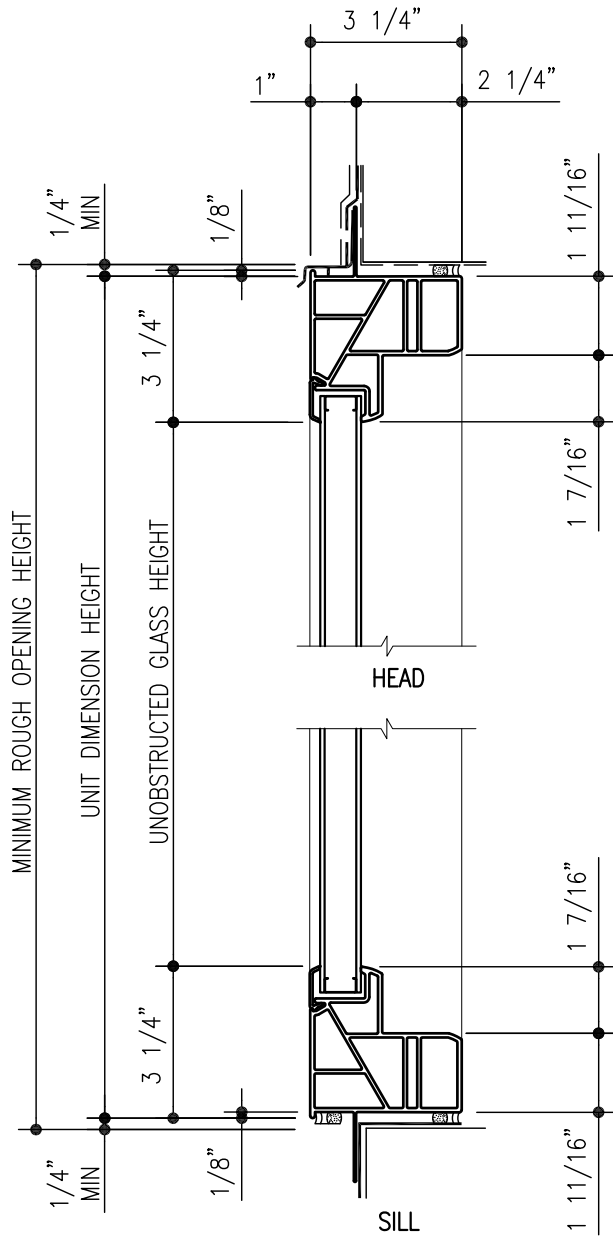

SCALE: 3" = 1'-0"

100 SERIES
E2
OF 5

FIXED WINDOW

Andersen
WINDOWS • DOORS
Andersen Windows, Inc.
100 Fourth Avenue North
Bayport, Minnesota 55003

8/28/12

100 SERIES FIXED MULL/TRANSOM
 SCALE: 3" = 1'-0"

100 SERIES FIXED MULL/TRANSOM
 SCALE: 3" = 1'-0" STUCCO KEY

FIXED WINDOW

8/28/12

100 SERIES FIXED WINDOW VERTICAL SECTION

SCALE: 3" = 1'-0"

STUCCO KEY

STUCCO KEY
FIXED WINDOW

100 SERIES

F4

OF 5

8/28/12

100 SERIES FIXED WINDOW HORIZONTAL SECTION

SCALE: 3" = 1'-0"

STUCCO KEY

STUCCO KEY

100 SERIES

F5