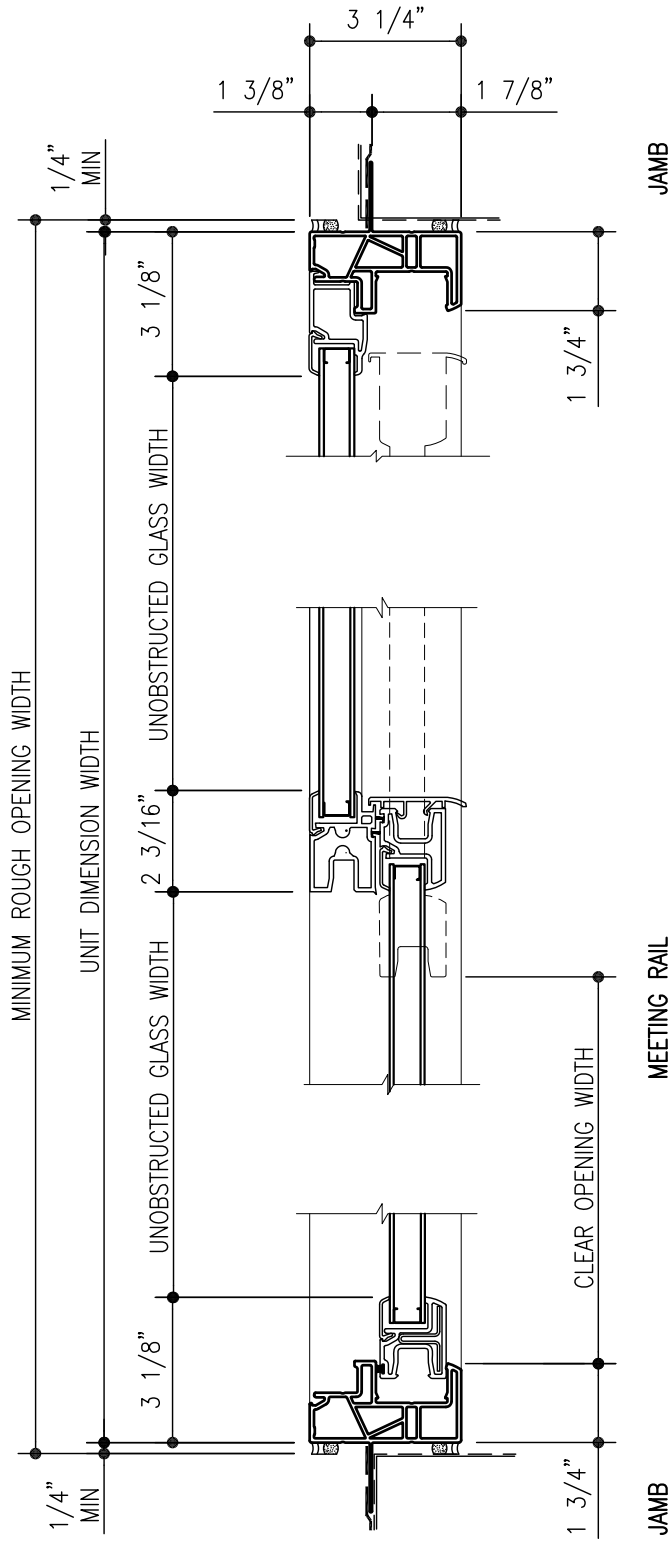

8/28/12

100 SERIES GLIDING WINDOW VERTICAL SECTION

SCALE: 3" = 1'-0"

GLIDING WINDOW

100 SERIES

D1

OF 6

8/28/12

100 SERIES GLIDING WINDOW VERTICAL SECTION WITH TRANSOM

SCALE: 3" = 1'-0"

8/28/12

100 SERIES GLIDING WINDOW HORIZONTAL SECTION

SCALE: 3" = 1'-0"

100 SERIES
D3
OF 6

Andersen
WINDOWS • DOORS
Andersen Windows, Inc.
100 Fourth Avenue North
Bayport, Minnesota 55003

FIXED WINDOW

8/28/12

100 SERIES FIXED WINDOW VERTICAL SECTION

SCALE: 3" = 1'-0"

STUCCO KEY

STUCCO KEY
FIXED WINDOW

100 SERIES

F4

OF 5

8/28/12

100 SERIES FIXED WINDOW HORIZONTAL SECTION

SCALE: 3" = 1'-0"

STUCCO KEY

STUCCO KEY

100 SERIES

F5