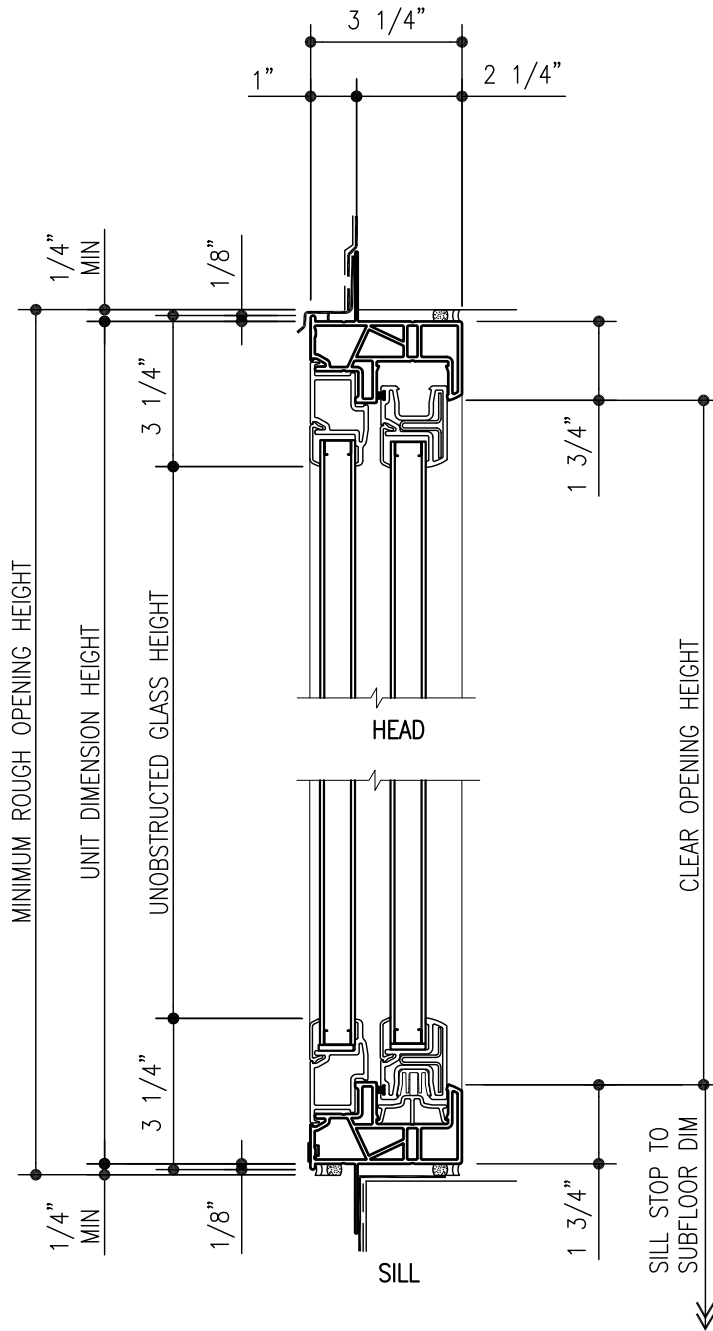

8/28/12

100 SERIES GLIDING WINDOW VERTICAL SECTION

SCALE: 3" = 1'-0"

GLIDING WINDOW

100 SERIES

D1

OF 6

8/28/12

100 SERIES GLIDING WINDOW VERTICAL SECTION WITH TRANSOM

SCALE: 3" = 1'-0"

8/28/12

100 SERIES GLIDING WINDOW HORIZONTAL SECTION

SCALE: 3" = 1'-0"

100 SERIES
D3
OF 6

Andersen
WINDOWS • DOORS
Andersen Windows, Inc.
100 Fourth Avenue North
Bayport, Minnesota 55003

8/28/12

100 SERIES GLIDING WINDOW VERTICAL SECTION

SCALE: 3" = 1'-0"

STUCCO KEY

STUCCO KEY GLIDING WINDOW

100 SERIES

D4

8/28/12

OF 5

8/28/12

100 SERIES FIXED WINDOW HORIZONTAL SECTION

SCALE: 3" = 1'-0"

STUCCO KEY

STUCCO KEY

100 SERIES

F5