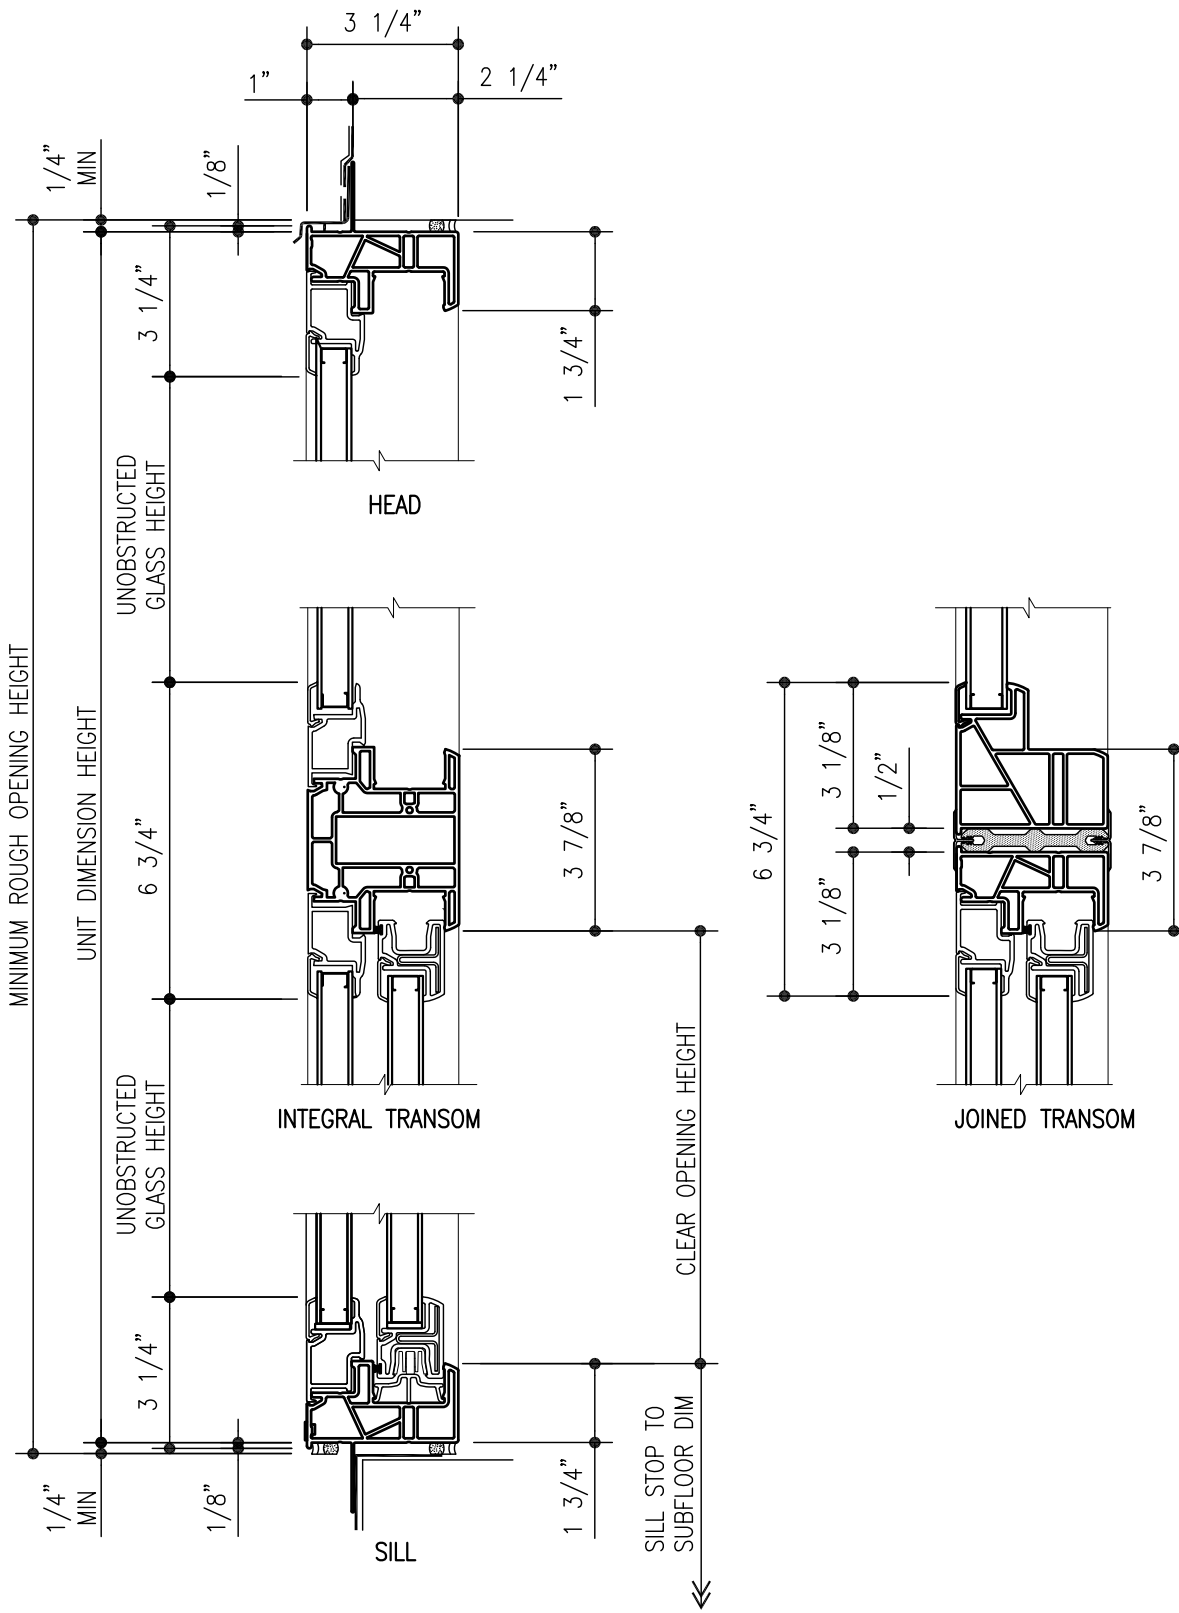

8/28/12

100 SERIES GLIDING WINDOW VERTICAL SECTION WITH TRANSOM

SCALE: 3" = 1'-0"

STUCCO KEY