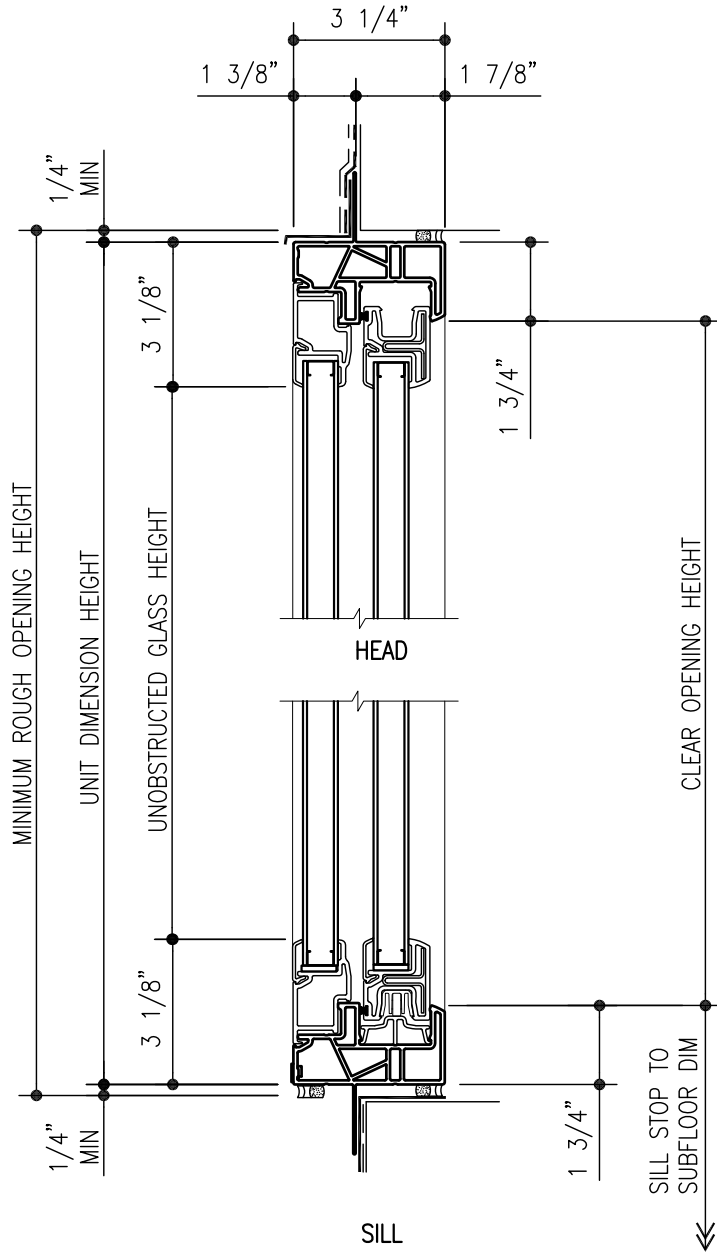

8/28/12

100 SERIES GLIDING WINDOW VERTICAL SECTION

SCALE: 3" = 1'-0"

GLIDING WINDOW

100 SERIES

D1

OF 6

8/28/12

100 SERIES GLIDING WINDOW VERTICAL SECTION WITH TRANSOM

SCALE: 3" = 1'-0"

8/28/12

100 SERIES GLIDING WINDOW HORIZONTAL SECTION

SCALE: 3" = 1'-0"

100 SERIES
D3
OF 6

Andersen
WINDOWS • DOORS
Andersen Windows, Inc.
100 Fourth Avenue North
Bayport, Minnesota 55003

FIXED WINDOW

8/28/12

100 SERIES FIXED WINDOW VERTICAL SECTION

SCALE: 3" = 1'-0"

STUCCO KEY

STUCCO KEY
FIXED WINDOW

100 SERIES

F4

OF 5

8/28/12

100 SERIES FIXED WINDOW HORIZONTAL SECTION

SCALE: 3" = 1'-0"

STUCCO KEY

STUCCO KEY

100 SERIES

F5