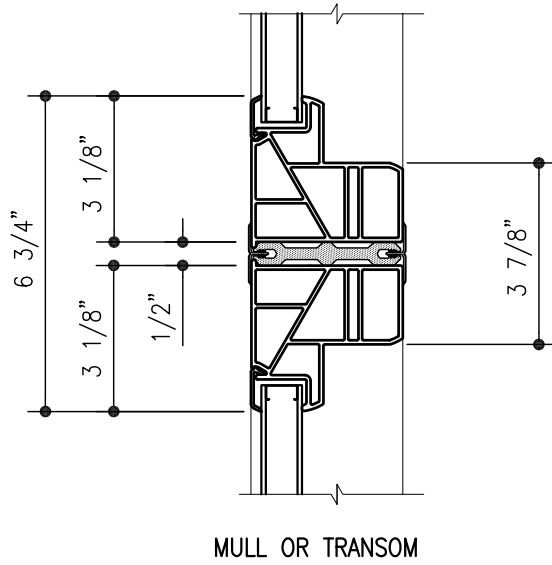

SCALE: 3" = 1'-0"

100 SERIES
E2
OF 5

FIXED WINDOW

Andersen
WINDOWS • DOORS
Andersen Windows, Inc.
100 Fourth Avenue North
Bayport, Minnesota 55003

8/28/12

100 SERIES FIXED MULL/TRANSOM
 SCALE: 3" = 1'-0"

100 SERIES FIXED MULL/TRANSOM
 SCALE: 3" = 1'-0" STUCCO KEY

FIXED WINDOW

8/28/12

100 SERIES FIXED WINDOW VERTICAL SECTION

SCALE: 3" = 1'-0"

STUCCO KEY

STUCCO KEY
FIXED WINDOW

100 SERIES

F4