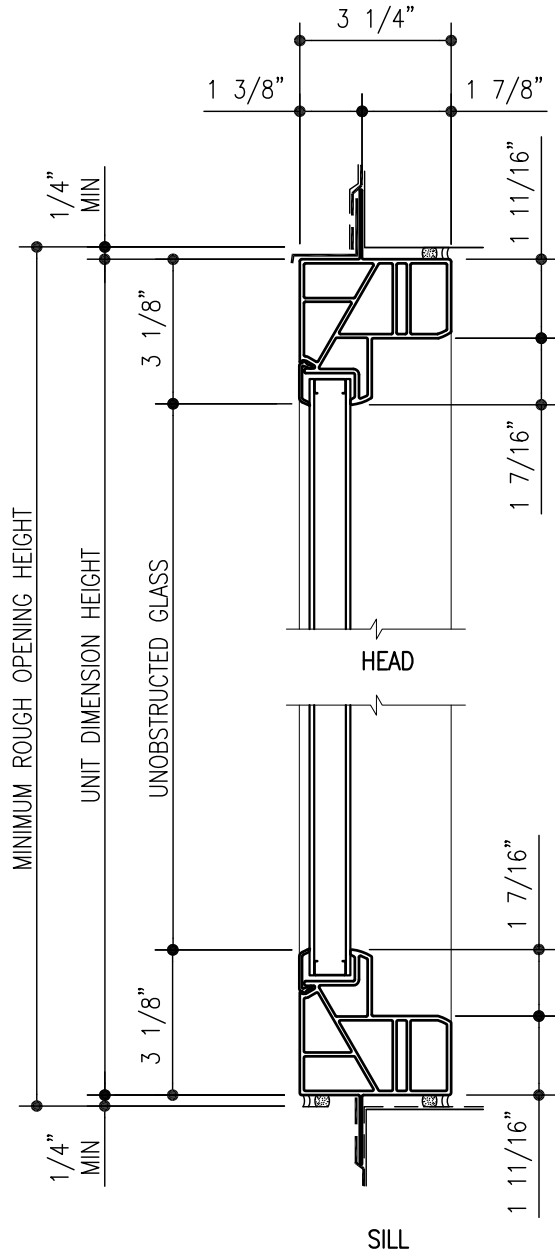

100 SERIES GLIDING WINDOW VERTICAL SECTION WITH TRANSOM

SCALE: 3" = 1'-0"

STUCCO KEY

8/28/12

100 SERIES FIXED WINDOW VERTICAL SECTION

SCALE: 3" = 1'-0"

8/28/12

100 SERIES FIXED WINDOW HORIZONTAL SECTION

SCALE: 3" = 1'-0"

100 SERIES
E2
OF 5

FIXED WINDOW

Andersen
WINDOWS • DOORS
Andersen Windows, Inc.
100 Fourth Avenue North
Bayport, Minnesota 55003

8/28/12

100 SERIES FIXED MULL/TRANSOM
 SCALE: 3" = 1'-0"

100 SERIES FIXED MULL/TRANSOM
 SCALE: 3" = 1'-0" STUCCO KEY

FIXED WINDOW

8/28/12

100 SERIES FIXED WINDOW VERTICAL SECTION

SCALE: 3" = 1'-0"

STUCCO KEY

STUCCO KEY
FIXED WINDOW

100 SERIES

F4

OF 5

8/28/12

100 SERIES FIXED WINDOW HORIZONTAL SECTION

SCALE: 3" = 1'-0"

STUCCO KEY

STUCCO KEY

100 SERIES

F5