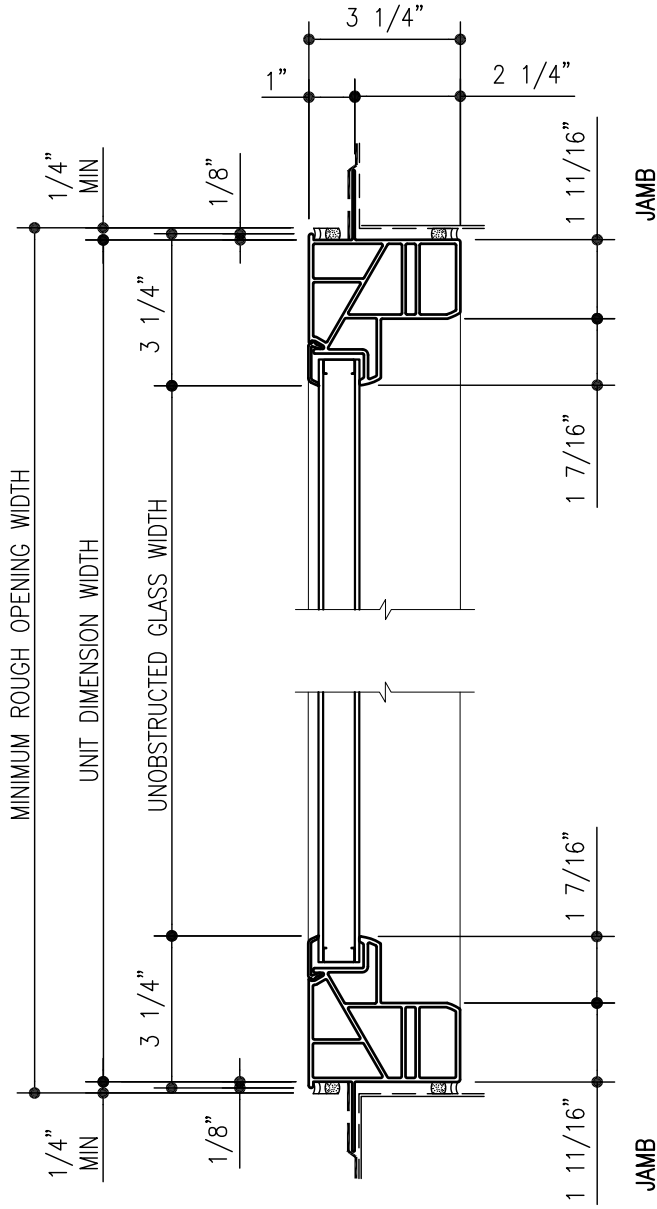

SCALE: 3" = 1'-0"

100 SERIES
E2
OF 5

FIXED WINDOW

Andersen
WINDOWS • DOORS
Andersen Windows, Inc.
100 Fourth Avenue North
Bayport, Minnesota 55003

8/28/12

100 SERIES FIXED MULL/TRANSOM
 SCALE: 3" = 1'-0"

100 SERIES FIXED MULL/TRANSOM
 SCALE: 3" = 1'-0" STUCCO KEY

FIXED WINDOW

8/28/12

100 SERIES FIXED WINDOW VERTICAL SECTION

SCALE: 3" = 1'-0"

STUCCO KEY

STUCCO KEY
FIXED WINDOW

100 SERIES

F4

OF 5

8/28/12

100 SERIES FIXED WINDOW HORIZONTAL SECTION

SCALE: 3" = 1'-0"

STUCCO KEY

STUCCO KEY

100 SERIES

F5