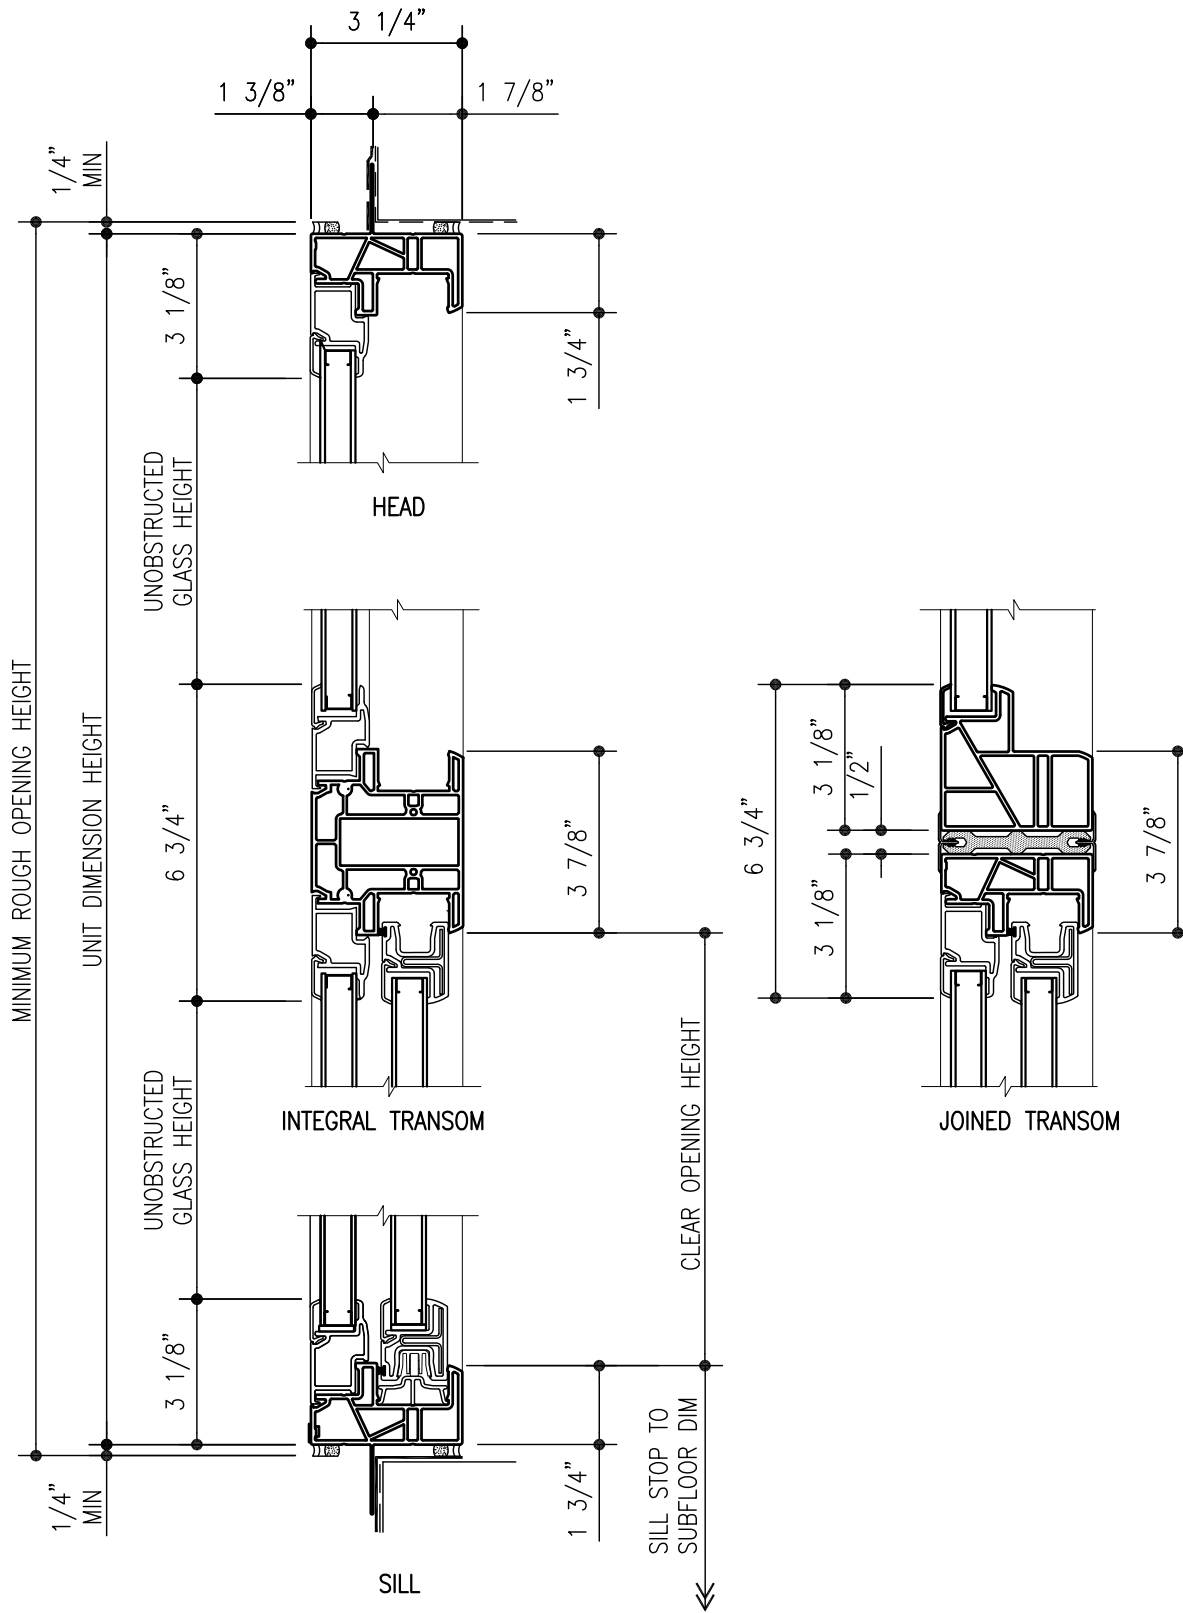

8/28/12

100 SERIES GLIDING WINDOW VERTICAL SECTION

SCALE: 3" = 1'-0"

GLIDING WINDOW

100 SERIES

D1

OF 6

8/28/12

100 SERIES GLIDING WINDOW VERTICAL SECTION WITH TRANSOM

SCALE: 3" = 1'-0"

8/28/12

100 SERIES GLIDING WINDOW HORIZONTAL SECTION

SCALE: 3" = 1'-0"

100 SERIES
D3
OF 6

Andersen
WINDOWS • DOORS
Andersen Windows, Inc.
100 Fourth Avenue North
Bayport, Minnesota 55003

SCALE: 3" = 1'-0"

100 SERIES
E2
OF 5

FIXED WINDOW

Andersen
WINDOWS • DOORS
Andersen Windows, Inc.
100 Fourth Avenue North
Bayport, Minnesota 55003

8/28/12

100 SERIES FIXED MULL/TRANSOM
 SCALE: 3" = 1'-0"

100 SERIES FIXED MULL/TRANSOM
 SCALE: 3" = 1'-0" STUCCO KEY

OF 5

8/28/12

100 SERIES FIXED WINDOW HORIZONTAL SECTION

SCALE: 3" = 1'-0"

STUCCO KEY

STUCCO KEY

100 SERIES

F5