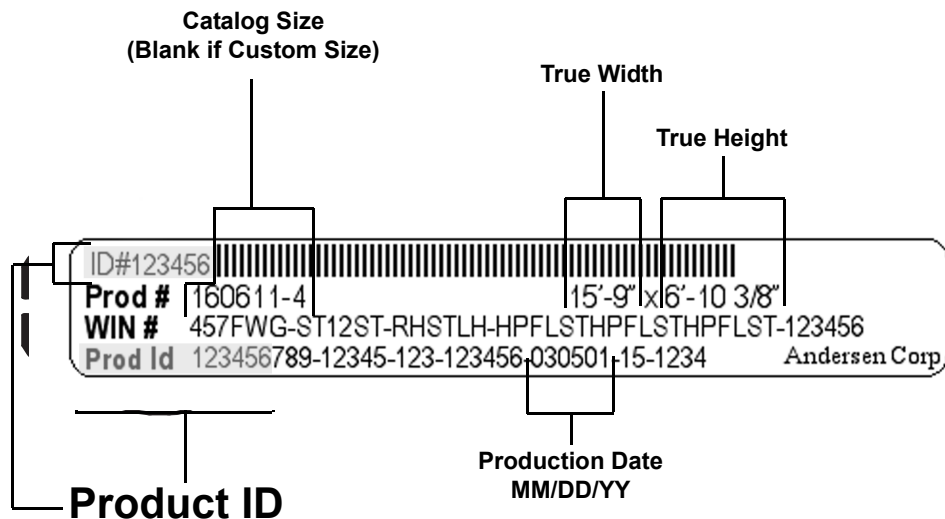

Woodwright™ Picture and Transom Windows (2002 to Present)

Picture & Transom Windows

Unit Sizes

About Woodwright Sizes

Standard Picture and Transom Window Sizes

Woodwright Specialty Windows are available in standard sizes (see standard size chart, starting on page 4). Replacements for some standard size windows parts can be ordered using the numbers listed in this catalog. Many replacement parts for standard windows are made to order. These items are ordered using product identification information found on the product label.

Custom Picture Window Sizes

Woodwright Specialty Windows are also available in custom sizes in 1/8" increments between the smallest and the largest standard sizes. Most replacement parts for custom size windows are made to order and can be ordered using the product identification information found on the product label.

Woodwright Product Label

Every Woodwright Window has a permanent label containing a unique identification number. The product ID number may be 5 to 9 digits long, depending upon the age of the unit. On replacement parts the product ID is the set of numbers that appears before the first hyphen.

The label is located under the side stop in the lower right-hand corner.

When ordering replacement parts, please provide the product ID to ensure that replacement parts match the specifications of the original product.