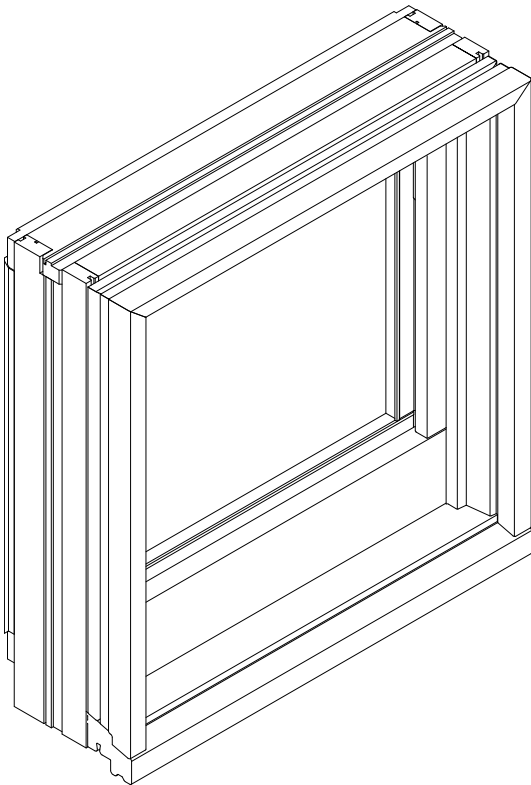

Parts Illustration

Picture Window