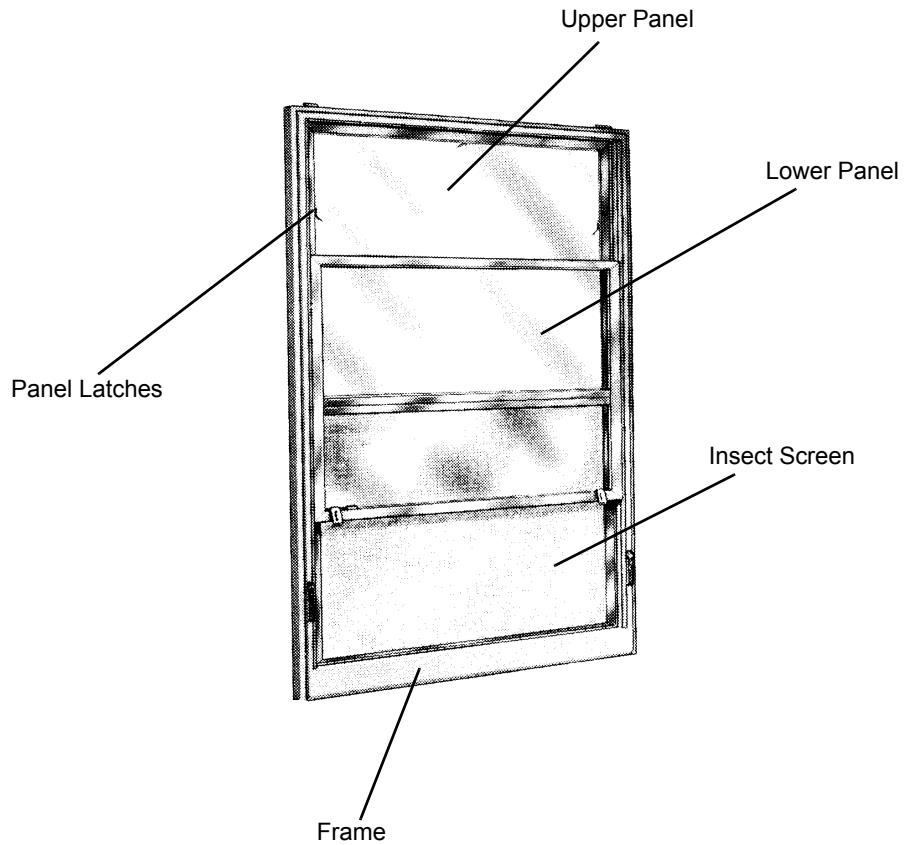

Self-Storing Combination Windows (1952 to 1967)

Standard Windows

Parts Illustration

Parts Illustration

Note:

Replacement parts are no longer available.

Manufactured 1952 to 1967

Self-Storing Combination Window Unit Parts

Unit viewed from interior.

Size Table

Sash Size Table

Note:

Replacement parts are no longer available for Self-Storing Combination Windows. The following panel size table is provided for identification purposes only.