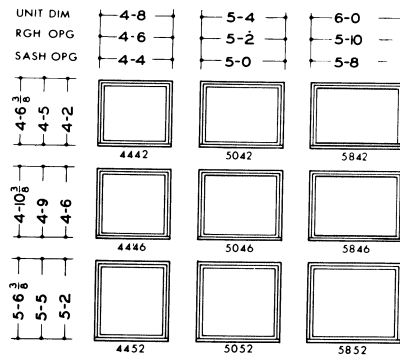

PICTURE WINDOWS

Primed Narroline Window Unit Sizes