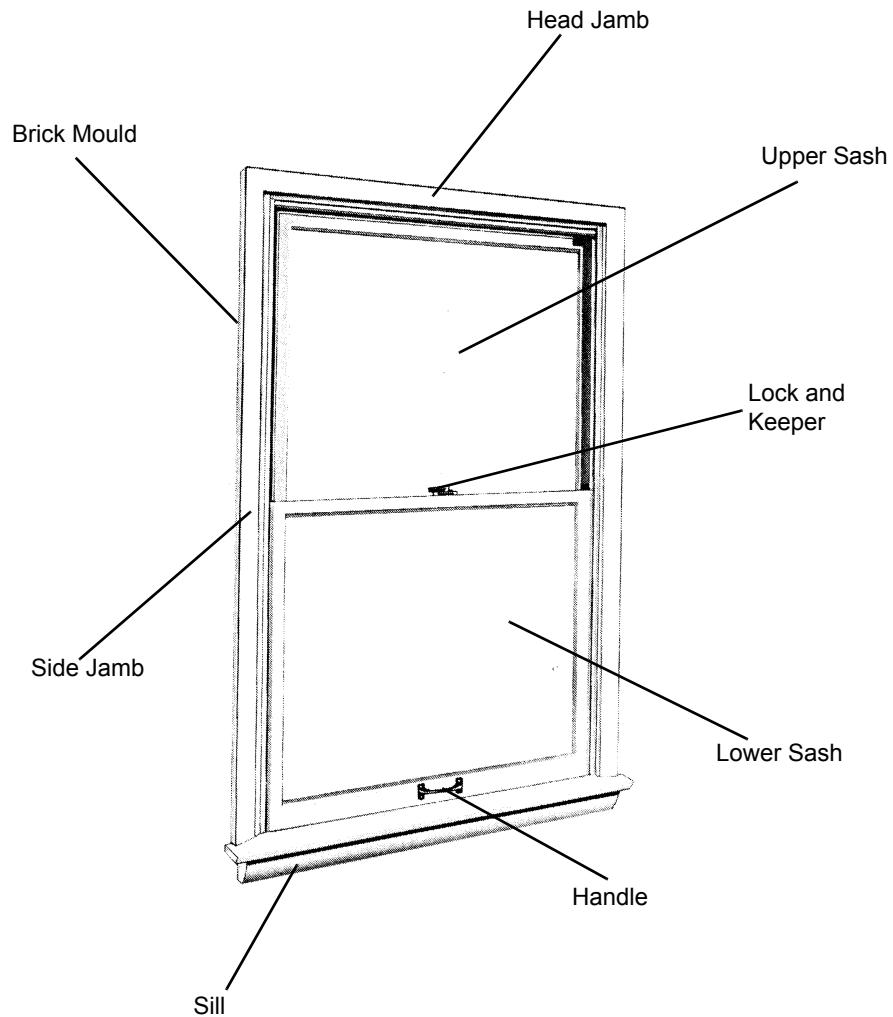

What's in This Section

Standard Windows	Page 3
Parts Illustration	3
Unit Sizes	4
Sash	5
Sash Size Table	5
Weatherstrip	6
Balancers	7
Balancers	7
Insect Screens	8
Insect Screen - Full	8
Insect Screens - Half	8
Grilles	9
Interior Grilles	9
Frames	10
Frame Assembly	10
Jamb Liners	11
Sills	12
Frame Parts	12
Hardware	13
Hardware	13

Parts Illustration

Manufactured 1962 to 1970

Primed Narroline Window Unit Parts

Unit viewed from interior.

Unit Sizes

Unit Sizes

Note:

Unit Dim. refers to overall outside to outside frame. Sash Opg. refers to clear opening dimensions. Rgh. Opg. refers to rough stud opening. Glass refers to unobstructed (visible) glass.