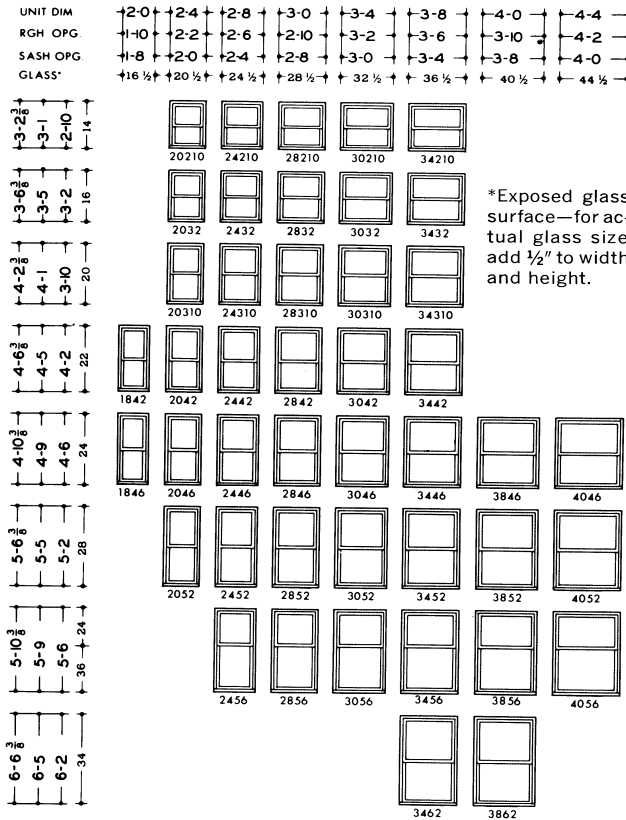

Unit Sizes

Unit Sizes

Note:

Unit Dim. refers to overall outside to outside frame. Sash Opg. refers to clear opening dimensions. Rgh. Opg. refers to rough stud opening. Glass refers to unobstructed (visible) glass.

WINDOW SIZES