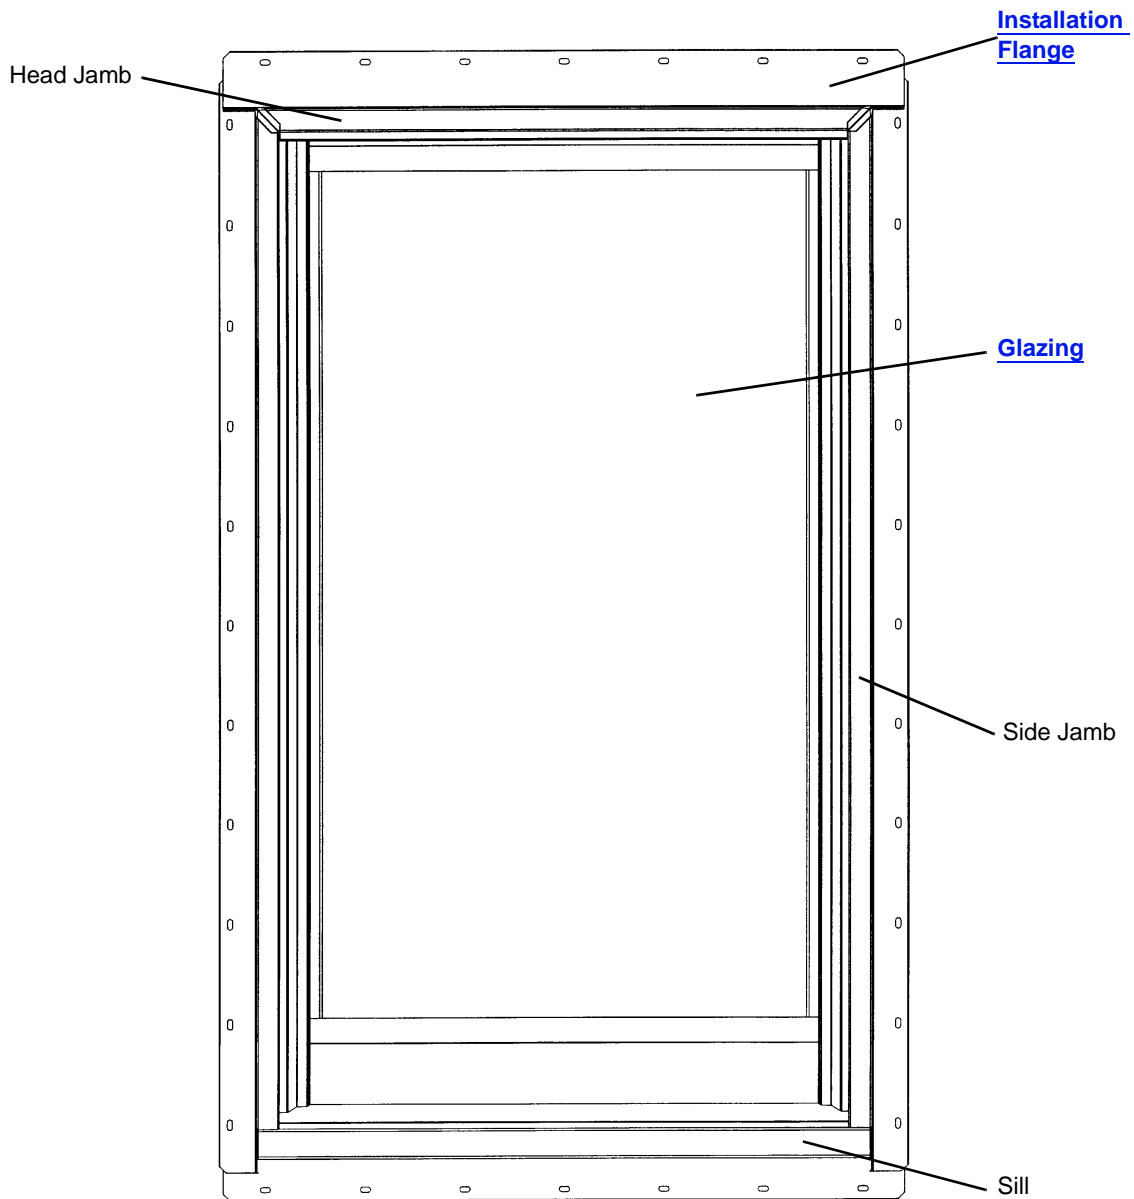

What's in This Section

Standard Windows	Page 3
Parts Illustration	3
Unit Sizes	4
Unit Assembly	5
Sash and Frame Assembly	5
Glass	6
Glass Size Table	6
Glass Kits	8
Grilles	11
Interior Grilles with Chisel Plungers (May 2010 to Present)	11
Interior Grilles with Metal Fasteners (2006 to May 2010)	16
Frames	20
Frames	20
Stools	20
Glass Stops	20
Trim Stops	21
Inside Trim	21
Extension Jambs	22
Jamb Liners	23
Flanges	24
Inside Trim Kits	25
Stops - Trim Kits	26
Stormwatch® Protection (Coastal Product)	Page 27
Glass	27
Glass Kits (Impact Resistant)	27
Glass Stop Kits	29
Frames	30
Installation Kits	30
Service Replacement	Page 31
Service Replacement Only Parts	31
Cartons	31

Double-Hung Picture & Sidelight Windows (1996 to Present)

Standard Windows

Parts Illustration

Parts Illustration

Manufactured 1996 to Present

Double-Hung Picture and Sidelight Window Unit Parts

Unit viewed from exterior.