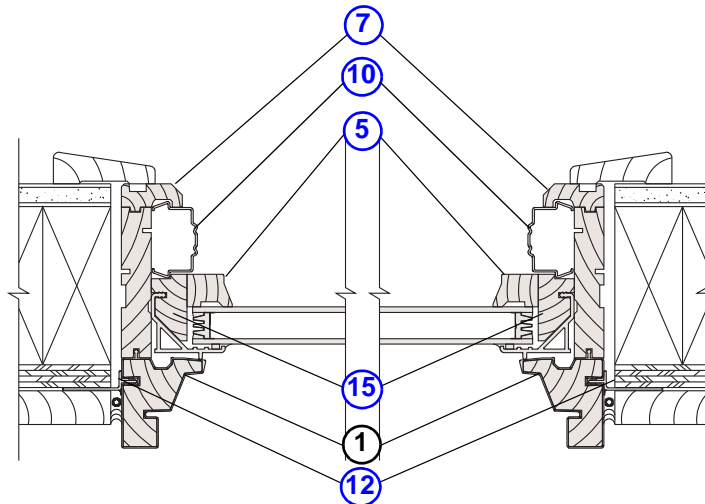

 Grilles shown are spaced for cottage style sash. Grilles are spaced differently for equal sash. Be sure to specify cottage sash or equal sash alignment.

equal sash alignment

Double-Hung Picture and Sidelight Window Unit Sizes

Unit viewed from exterior.

Sash and Frame Assembly

Vertical Section

1. Outer Frame
2. Sill
3. [Stool](#)
4. [Glass Stop-Head/Sill](#)
5. [Glass Stop-Side](#)
6. [Trim Stop-Head/Sill](#)
7. [Trim Stop-Side](#)
8. [Inside Trim-Sill](#)
9. [Liner-Head](#)
10. [Liner-Side](#)
11. [Flange-Head/Sill](#)
12. [Flange-Side](#)
13. [Rail Assembly](#)
14. [Bottom Rail Assembly](#)
15. [Stile Assembly](#)

Horizontal Section

Double-Hung Picture and Sidelight Window Sash and Frame Assembly

Glass

Glass Size Table

Note:

Unobstructed Glass is dimension from outside edge to outside edge of visible glass only. Actual Glass is dimension of outside edge to outside edge of glass, including glass that is not visible.