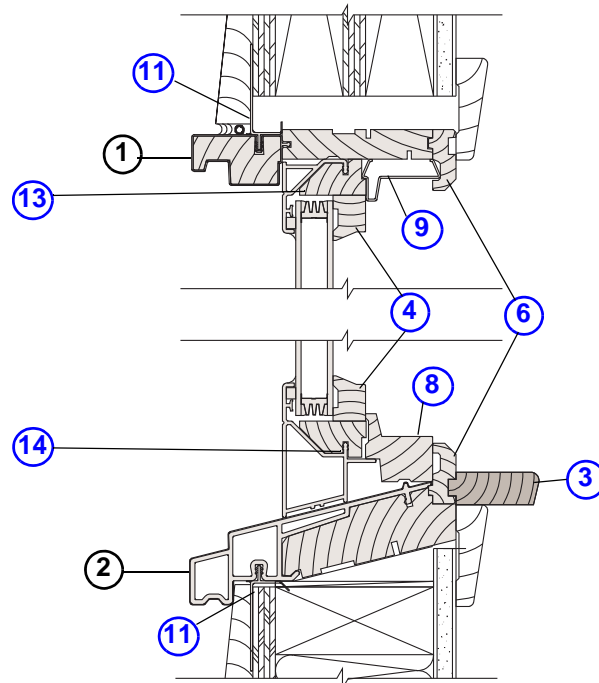

Unit Sizes

Unit Size Chart

Note:

Unit Dimension refers to overall outside-to-outside frame. Unobstructed Glass refers to visible glass dimensions. Numbers in parentheses are metric measurements.

Unit Dimension	1'-0"	3'-1 7/8"	3'-5 7/8"	3'-11 7/16"	4'-3 7/16"	4'-11 7/16"	5'-1 7/16"
Rough Opening	1'-0 1/2"	3'-2 1/8"	3'-6 1/8"	3'-11 7/8"	4'-3 7/8"	4'-11 7/8"	5'-7 7/8"
Unobstructed Glass	7 1/16"	32 11/16"	36 11/16"	42 3/8"	46 3/8"	54 3/8"	62 3/8"
	(305)	(956)	(1057)	(1202)	(1303)	(1507)	(1710)
	(318)	(968)	(1070)	(1216)	(1318)	(1521)	(1724)
	(179)	(830)	(932)	(1076)	(1178)	(1381)	(1584)
4'-0 7/8" (1241)							
	DHP10310	DHP30310	DHP34310	DHP310310	DHP42310	DHP410310	DHP56310
4'-4 7/8" (1343)							
	DHP1042	DHP3042	DHP3442	DHP31042	DHP4242	DHP41042	DHP5642
4'-8 7/8" (1445)							
	DHP1046	DHP3046	DHP3446	DHP31046	DHP4246	DHP41046	DHP5646
5'-0 7/8" (1547)							
	DHP10410	DHP30410	DHP34410	DHP310410	DHP42410	DHP410410	DHP56410
5'-4 7/8" (1648)							
	DHP1052	DHP3052	DHP3452	DHP31052	DHP4252	DHP41052	DHP5652
5'-8 7/8" (1749)							
	DHP1056	DHP3056	DHP3456	DHP31056	DHP4256	DHP41056	DHP5656
6'-0 7/8" (1851)							
	DHP10510	DHP30510	DHP34510	DHP310510	DHP42510	DHP410510	DHP56510
6'-4 7/8" (1953)							
	DHP1062	DHP3062	DHP3462	DHP31062	DHP4262	DHP41062	DHP5662

Unit viewed from exterior.

Sash and Frame Assembly

Vertical Section

1. Outer Frame
2. Sill
3. [Stool](#)
4. [Glass Stop-Head/Sill](#)
5. [Glass Stop-Side](#)
6. [Trim Stop-Head/Sill](#)
7. [Trim Stop-Side](#)
8. [Inside Trim-Sill](#)
9. [Liner-Head](#)
10. [Liner-Side](#)
11. [Flange-Head/Sill](#)
12. [Flange-Side](#)
13. [Rail Assembly](#)
14. [Bottom Rail Assembly](#)
15. [Stile Assembly](#)

Horizontal Section

Double-Hung Picture and Sidelight Window Sash and Frame Assembly

Glass

Glass Size Table

Note:

Unobstructed Glass is dimension from outside edge to outside edge of visible glass only. Actual Glass is dimension of outside edge to outside edge of glass, including glass that is not visible.