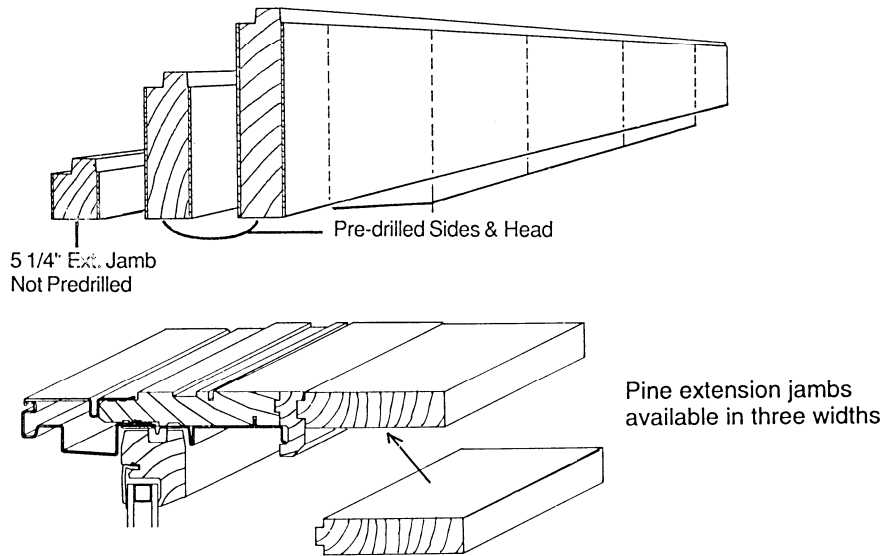

Frames

Extension Jamb

Double-Hung Picture and Sidelight Extension Jamba

Extension Jamb - Lineal

Unit No.	Length	Natural Wood			Prefinished Interior White (Painted)			Vinyl Wrapped White
		5 1/4" Wall	6 9/16" Wall	7 1/8" Wall	5 1/4" Wall	6 9/16" Wall	7 1/8" Wall	6 9/16" Wall
TW96	96	1636627	1636637	1636647	1694669	1694628	1694711	1636296
TW144	144	1636628	1636638	1636648	1694670	1694629	1694712	1636297

Extension Jamb - Head and Sill (Pair)

Unit No.	Length	Natural Wood			Prefinished Interior White (Painted)			Vinyl Wrapped White
		5 1/4" Wall	6 9/16" Wall	7 1/8" Wall	5 1/4" Wall	6 9/16" Wall	7 1/8" Wall	6 9/16" Wall
DHP10	12	1636653	1636649	1636651	1694671	1694630	1694713	1636298
DHP310	47 5/16	1636654	1636650	1636652	1694672	1694631	1694714	1636299
DHP42	51 5/16	1636621	1636631	1636641	1694663	1694622	1694705	1636290
DHP410	59 5/16	1636622	1636632	1636642	1694664	1694623	1694706	1636291
DHP56	67 5/16	1636623	1636633	1636643	1694665	1694624	1694707	1636292
DHP62	75 5/16	1636624	1636634	1636644	1694666	1694625	1694708	1636293