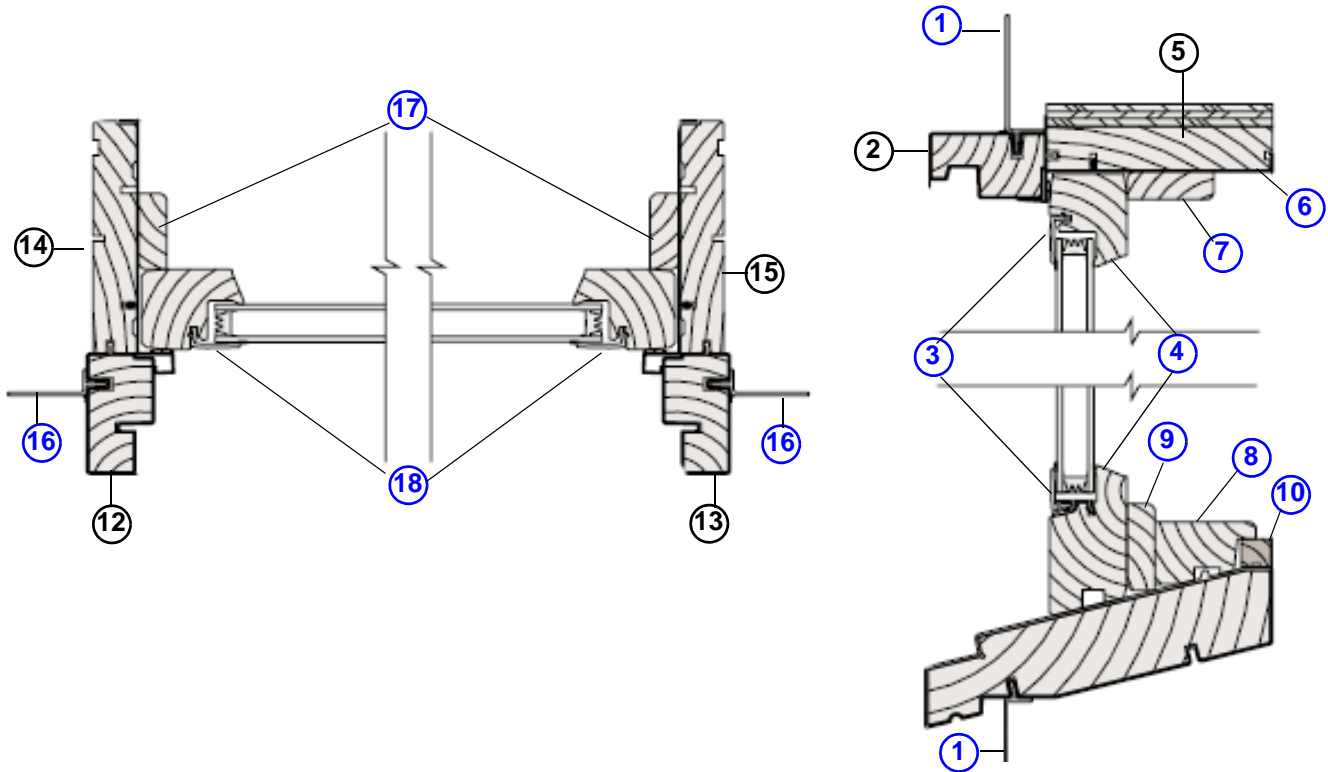

Unit Illustration

Illustration - Narroline® Sidelight (1997 to 2002)

1. Sidelight Head/Sill Flange	12. Left Side Outer Frame
2. Head Jamb Outer Frame	13. Right Side Outer Frame
3. Sidelight Rail Glazing Beads	14. Left Side Jamb Frame
4. Sidelight Sash	15. Right Side Jamb Frame
5. Head Jamb Frame	16. Side Flanges
6. Sidelight Head Jamb Liner	17. Left & Right Side Stops
7. Sidelight Head Stop	18. Sidelight Side Stile Vinyl Glazing Beads
8. Sidelight Sill Stop	19. Side Jamb Liners
9. Sill Stop Filler	
10. Sill Stop	
11. Sill	

Perma-Shield® Narroline® Sidelight

Unit viewed from exterior.