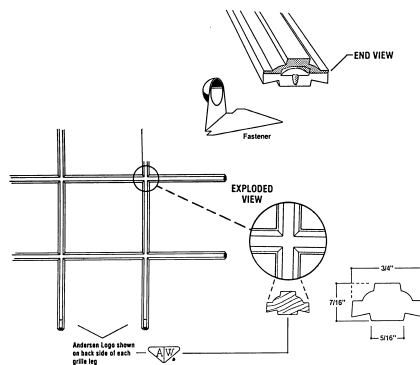

Grilles

Interior Grilles - Picture Windows

Note:

Grilles first offered in 1989. Can only be used on 1981 to 2002 vintage sash.

Perma-Shield® Narroline® Picture Window Interior Grilles

Interior Grille - Picture Window / Colonial / 3/4" Wood / Natural Wood Interior				
Unit No.	Dimensions	White	Terratone	Sandtone
4442	46 ²³/₃₂ × 43 ²⁷/₃₂	1603430	2703130	1139202
4446	46 ²³/₃₂ × 47 ²⁷/₃₂	1603432	2703132	1139204
4462	46 ²³/₃₂ × 67 ²⁷/₃₂	1603436	2703136	1139208
5042	54 ²³/₃₂ × 43 ²⁷/₃₂	1603438	2703138	1139210
5046	54 ²³/₃₂ × 47 ²⁷/₃₂	1603440	2703140	1139212
5052	54 ²³/₃₂ × 55 ²⁷/₃₂	1603442	2703142	1139214
5846	62 ²³/₃₂ × 47 ²⁷/₃₂	1603448	N/A	1139220

Interior Grille - Picture Window / Colonial / 3/4" Wood / Prefinished Interior				
Unit No.	Dimensions	White	Terratone	Sandtone
4442	46 ²³/₃₂ × 43 ²⁷/₃₂	1603330	2703030	1139302
4446	46 ²³/₃₂ × 47 ²⁷/₃₂	1603332	2703032	1139304
4462	46 ²³/₃₂ × 67 ²⁷/₃₂	1603336	2703036	1139308
5042	54 ²³/₃₂ × 43 ²⁷/₃₂	1603338	2703038	1139310
5046	54 ²³/₃₂ × 47 ²⁷/₃₂	1603340	2703040	1139312
5052	54 ²³/₃₂ × 55 ²⁷/₃₂	1603342	2703042	1139314
5846	62 ²³/₃₂ × 47 ²⁷/₃₂	1603348	N/A	1139320

Interior Grille - Sidelight / Colonial / 3/4" Wood / Horizontal			
	Unit No.	White	Terratone
	10	1669312	2752312