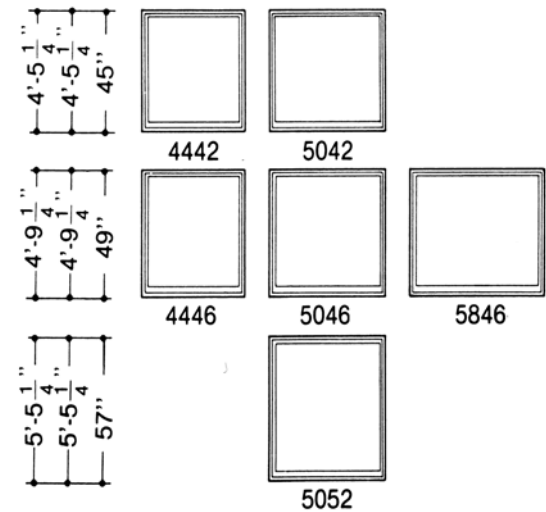

Picture Windows 1968 to 1981

UNIT DIM.	4'-5⁵/₈"	5'-1⁵/₈"	5'-9⁵/₈"
RGH. OPG.	4'-6¹/₈"	5'-2¹/₈"	5'-10¹/₈"
GLASS *	48³/₁₆"	56³/₁₆"	64³/₁₆"