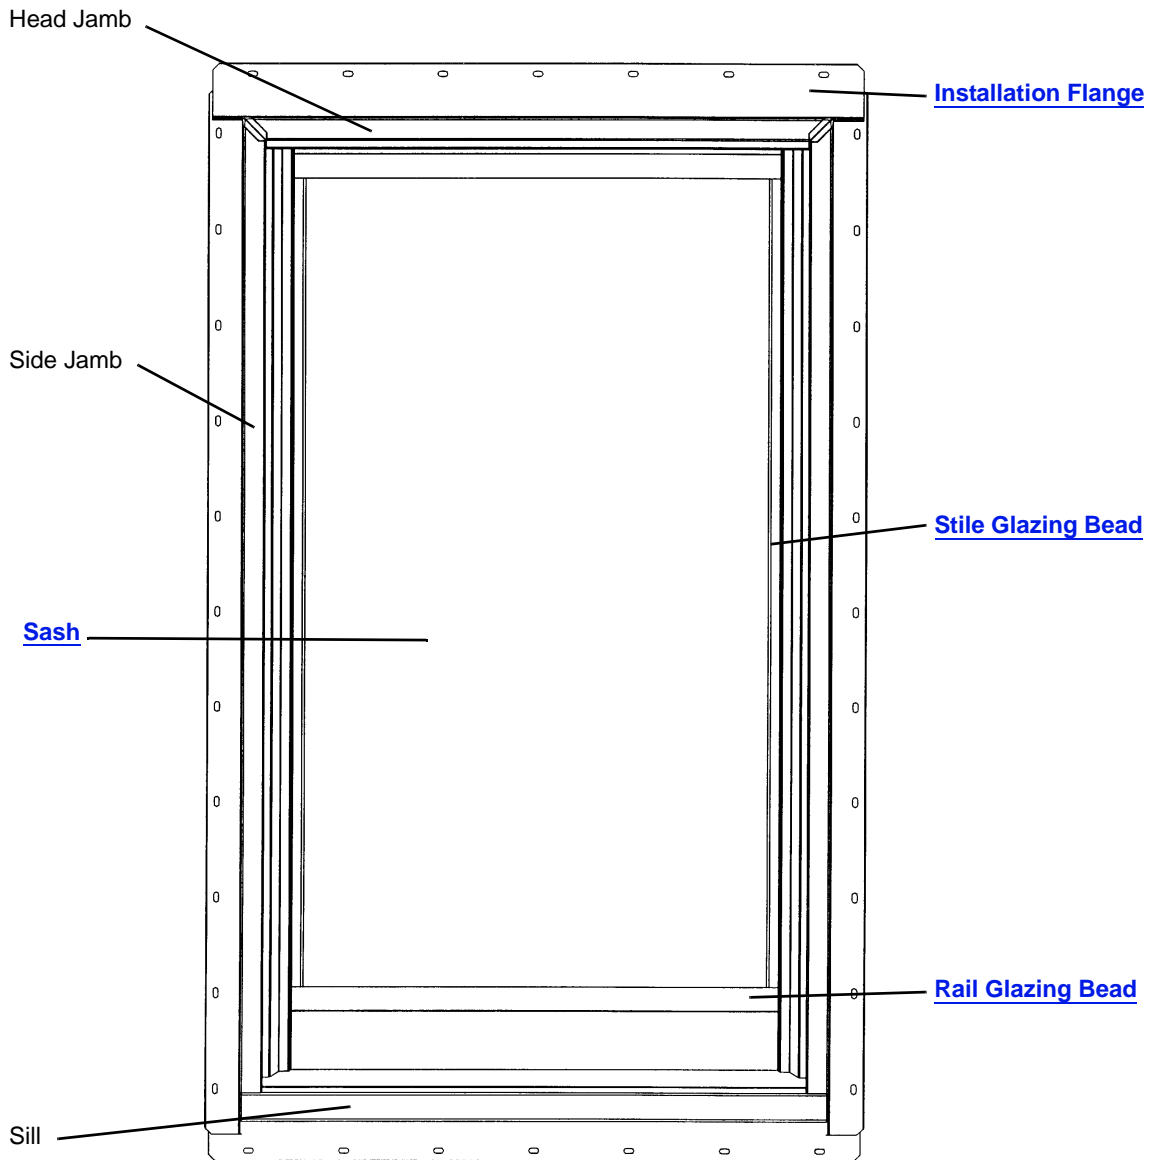

Picture and Sidelight Windows

Parts Illustration

Parts Illustration - Picture Windows (1968 to 2002)

Manufactured 1968 to 2002

Perma-Shield® Narroline® Picture Window Unit Parts

Unit viewed from exterior.