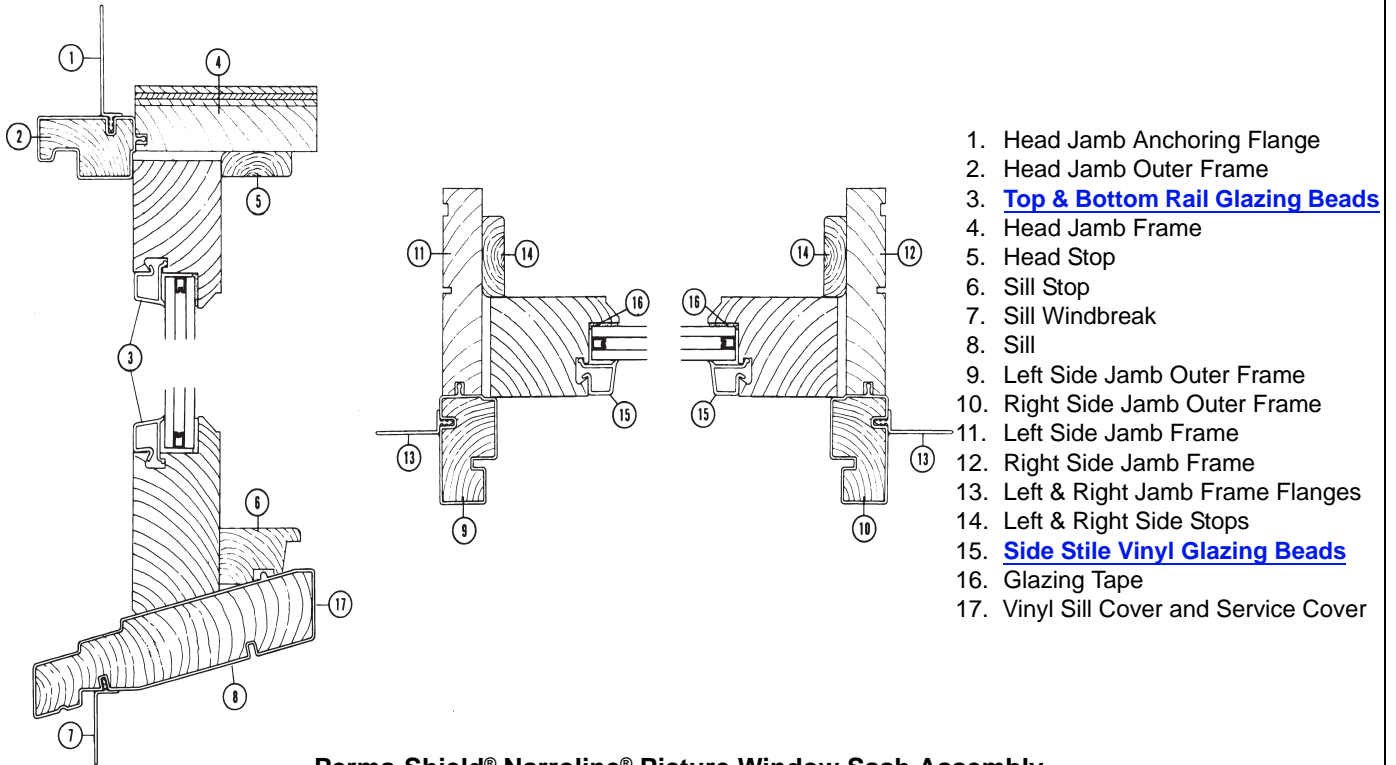

Perma-Shield® Narroline® Picture and Sidelight (1968 to 2002)

Picture and Sidelight Windows

Sash

Illustration - Picture Windows / Wood Sash (1968 to 1981)

Perma-Shield® Narroline® Picture Window Sash Assembly

Sash - Picture Windows (1968 to 1981)

Sash - Picture Window / Dual Pane (1968 to 1981)

Note:
Sash used from 1968-1981 is wood. Can be replaced with 1981 to 2002 vintage sash that is vinyl wrapped.
Sash sizes shown in table that are not a part of 1981 to 2002 vintage size grid are not available. Accessory stops available as part of [Liner set](#).

Unit No.	White	Unit No.	White
4442	N/A	5052	N/A
4446		5842	
4452		5846	
5042		5852	
5046			

Sash - Picture Window / Dual Pane / Prefinished Interior (1968 to 1981)

Note:
Sash used from 1968-1981 is wood. Can be replaced with 1981 to 2002 vintage sash that is vinyl wrapped.
Sash sizes shown in table that are not a part of 1981 to 2002 vintage size grid are not available. Accessory stops available as part of [Liner set](#).

Unit No.	White	Unit No.	White
4442	N/A	5046	N/A
4446		5052	
5042		5846	

Sash - Scholz Homes Picture Windows (1968 to 1972)

Sash - Scholz Homes Picture Window (1968 to 1972)

Note:
Scholz Homes Picture Window sash is no longer available.