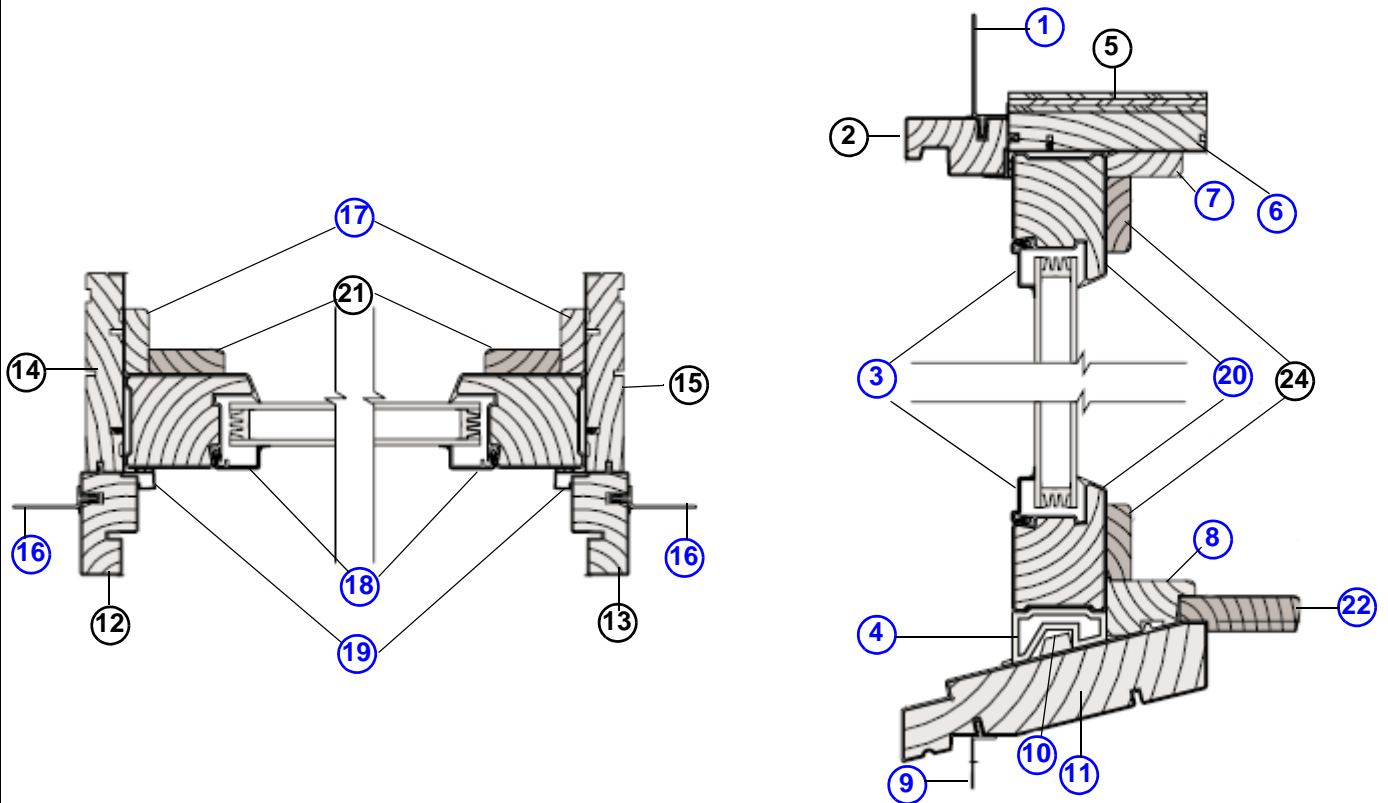

Unit Illustration

Illustration - Narroline® Picture Windows / Vinyl Sash (1981 to 2002)

1. Head Jamb Flange	9. Sill Windbreak	17. Left & Right Side Stops
2. Head Jamb Outer Frame	10. Sill Block	18. Side Stile Vinyl Glazing Beads
3. Top & Bottom Rail Glazing Beads	11. Sill	19. Side Jamb Liners
4. Bottom Rail Filler	12. Left Side Outer Frame	20. Picture Window Sash
5. Head Jamb Frame	13. Right Side Outer Frame	21. Accessory Stops (Optional)
6. Head Jamb Liner	14. Left Side Jamb Frame	22. Stool (Optional)
7. Head Stop	15. Right Side Jamb Frame	
8. Sill Stop	16. Side Flanges	

Perma-Shield® Narroline® Picture Window