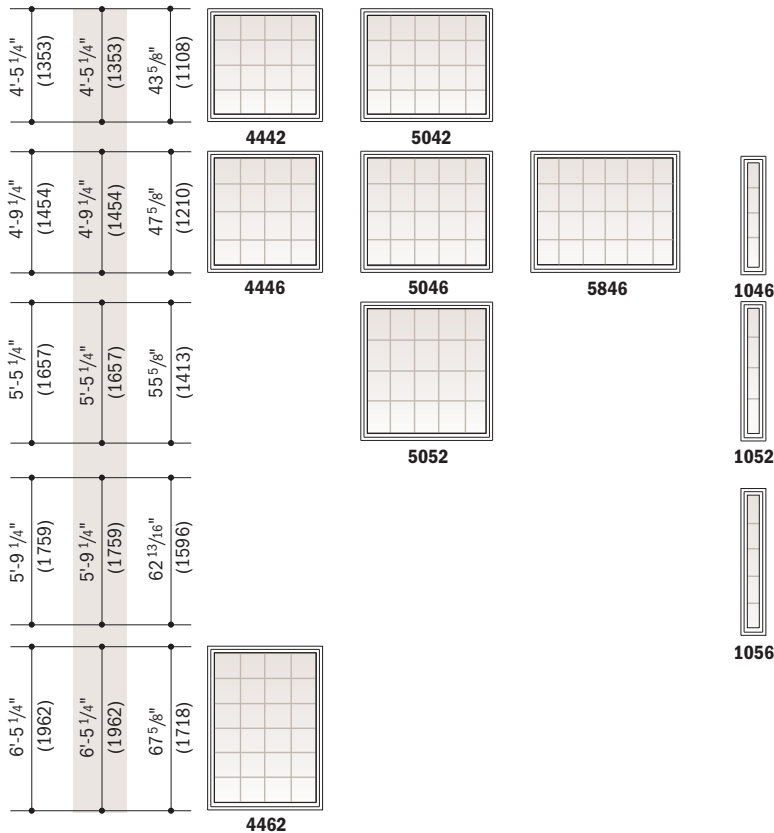

Unit Sizes

Unit Size Chart - Narroline® Picture and Sidelight Windows

Note: Unit Dim. refers to overall outside-to-outside frame. Rgh. Opg. refers to rough stud opening. Glass refers to unobstructed (visible) glass.

Picture Windows 1981 to 2002

Sidelights 1997 to 2002

Unit Dimension	4'-5⁵/₈" (1362)	5'-1⁵/₈" (1565)	5'-9⁵/₈" (1768)	1'-0" (305)
Rough Opening	4'-6¹/₈" (1375)	5'-2¹/₈" (1578)	5'-10¹/₈" (1781)	1'-0¹/₂" (318)
Unobstructed Glass	46¹/₂" (1181)	54¹/₂" (1384)	62¹/₂" (1588)	6¹³/₁₆" (159)