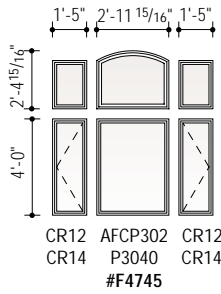

Arch Window, Casement, Awning and Patio Door Combinations Scale 1/8" = 1'-0" (1:96)

Arch Window, Casement, Awning and Patio Door Combinations Scale 1/8" = 1'-0" (1:96)

Arch Window, Casement, Awning and Patio Door Combinations Scale 1/8" = 1'-0" (1:96)