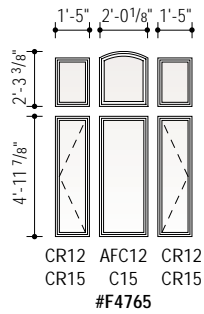

Arch Window, Casement, Awning and Patio Door Combinations Scale 1/8" = 1'-0" (1:96)

Arch Window, Casement, Awning and Patio Door Combinations Scale 1/8" = 1'-0" (1:96)

Arch Window, Casement, Awning and Patio Door Combinations Scale 1/8" = 1'-0" (1:96)