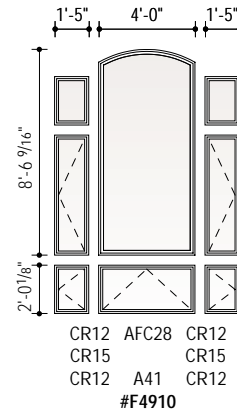

Arch Window, Casement, Awning and Patio Door Combinations Scale 1/8" = 1'-0" (1:96)

Arch Window, Casement, Awning and Patio Door Combinations Scale 1/8" = 1'-0" (1:96)

Arch Window, Casement, Awning and Patio Door Combinations Scale 1/8" = 1'-0" (1:96)