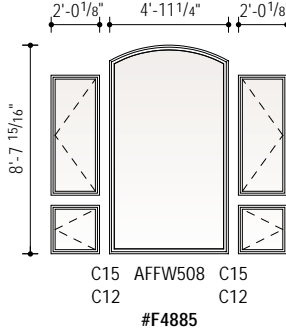

Arch Window, Casement, Awning and Patio Door Combinations Scale 1/8" = 1'-0" (1:96)

Arch Window, Casement, Awning and Patio Door Combinations Scale 1/8" = 1'-0" (1:96)

Arch Window, Casement, Awning and Patio Door Combinations Scale 1/8" = 1'-0" (1:96)