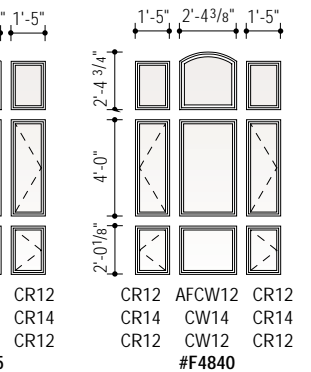

Arch Window, Casement, Awning and Patio Door Combinations Scale 1/8" = 1'-0" (1:96)

Arch Window, Casement, Awning and Patio Door Combinations Scale 1/8" = 1'-0" (1:96)

Arch Window, Casement, Awning and Patio Door Combinations Scale 1/8" = 1'-0" (1:96)