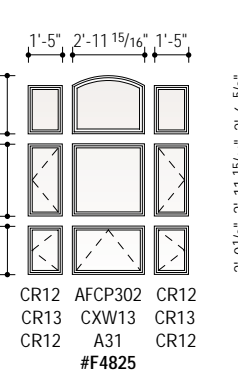

Arch Window, Casement, Awning and Patio Door Combinations Scale 1/8" = 1'-0" (1:96)

Arch Window, Casement, Awning and Patio Door Combinations Scale 1/8" = 1'-0" (1:96)

Arch Window, Casement, Awning and Patio Door Combinations Scale 1/8" = 1'-0" (1:96)