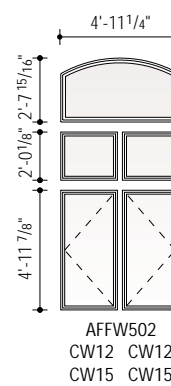

Arch Window, Casement, Awning and Patio Door Combinations Scale 1/8" = 1'-0" (1:96)

Arch Window, Casement, Awning and Patio Door Combinations Scale 1/8" = 1'-0" (1:96)

Arch Window, Casement, Awning and Patio Door Combinations Scale 1/8" = 1'-0" (1:96)