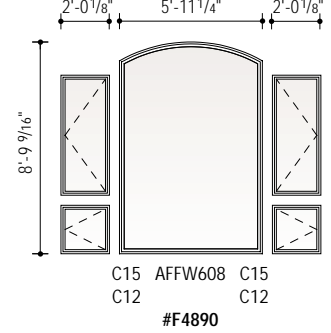

Arch Window, Casement, Awning and Patio Door Combinations Scale 1/8" = 1'-0" (1:96)

Arch Window, Casement, Awning and Patio Door Combinations Scale 1/8" = 1'-0" (1:96)

Arch Window, Casement, Awning and Patio Door Combinations Scale 1/8" = 1'-0" (1:96)