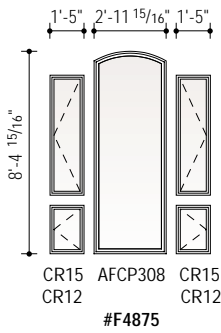

Arch Window, Casement, Awning and Patio Door Combinations Scale 1/8" = 1'-0" (1:96)

Arch Window, Casement, Awning and Patio Door Combinations Scale 1/8" = 1'-0" (1:96)

Arch Window, Casement, Awning and Patio Door Combinations Scale 1/8" = 1'-0" (1:96)