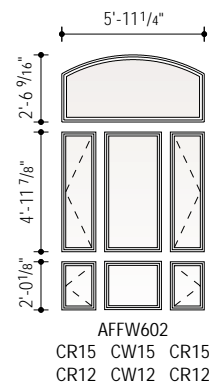

Arch Window, Casement, Awning and Patio Door Combinations Scale 1/8" = 1'-0" (1:96)

Arch Window, Casement, Awning and Patio Door Combinations Scale 1/8" = 1'-0" (1:96)

Arch Window, Casement, Awning and Patio Door Combinations Scale 1/8" = 1'-0" (1:96)