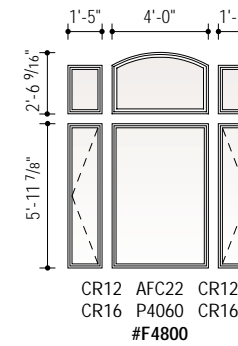

Arch Window, Casement, Awning and Patio Door Combinations Scale 1/8" = 1'-0" (1:96)

Arch Window, Casement, Awning and Patio Door Combinations Scale 1/8" = 1'-0" (1:96)

Arch Window, Casement, Awning and Patio Door Combinations Scale 1/8" = 1'-0" (1:96)