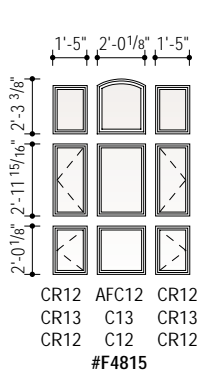

Arch Window, Casement, Awning and Patio Door Combinations Scale 1/8" = 1'-0" (1:96)

Arch Window, Casement, Awning and Patio Door Combinations Scale 1/8" = 1'-0" (1:96)

Arch Window, Casement, Awning and Patio Door Combinations Scale 1/8" = 1'-0" (1:96)