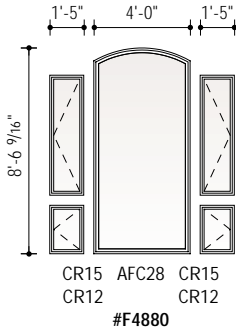

Arch Window, Casement, Awning and Patio Door Combinations Scale 1/8" = 1'-0" (1:96)

Arch Window, Casement, Awning and Patio Door Combinations Scale 1/8" = 1'-0" (1:96)

Arch Window, Casement, Awning and Patio Door Combinations Scale 1/8" = 1'-0" (1:96)