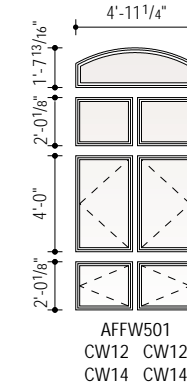

Arch Window, Casement, Awning and Patio Door Combinations Scale 1/8" = 1'-0" (1:96)

Arch Window, Casement, Awning and Patio Door Combinations Scale 1/8" = 1'-0" (1:96)

Arch Window, Casement, Awning and Patio Door Combinations Scale 1/8" = 1'-0" (1:96)