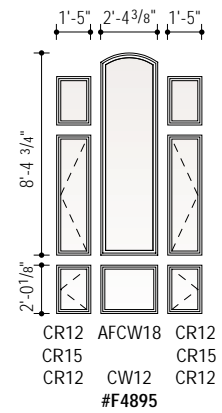

Arch Window, Casement, Awning and Patio Door Combinations Scale 1/8" = 1'-0" (1:96)

Arch Window, Casement, Awning and Patio Door Combinations Scale 1/8" = 1'-0" (1:96)

Arch Window, Casement, Awning and Patio Door Combinations Scale 1/8" = 1'-0" (1:96)