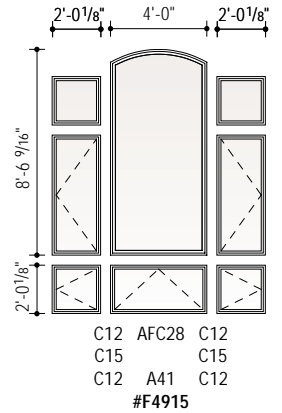

Arch Window, Casement, Awning and Patio Door Combinations Scale 1/8" = 1'-0" (1:96)

Arch Window, Casement, Awning and Patio Door Combinations Scale 1/8" = 1'-0" (1:96)

Arch Window, Casement, Awning and Patio Door Combinations Scale 1/8" = 1'-0" (1:96)