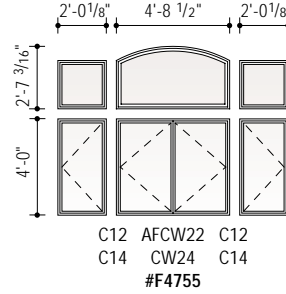

Arch Window, Casement, Awning and Patio Door Combinations Scale 1/8" = 1'-0" (1:96)

Arch Window, Casement, Awning and Patio Door Combinations Scale 1/8" = 1'-0" (1:96)

Arch Window, Casement, Awning and Patio Door Combinations Scale 1/8" = 1'-0" (1:96)