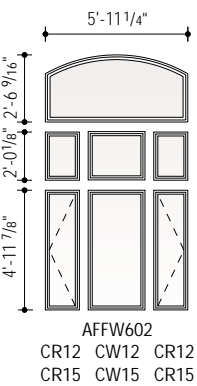

Arch Window, Casement, Awning and Patio Door Combinations Scale 1/8" = 1'-0" (1:96)

Arch Window, Casement, Awning and Patio Door Combinations Scale 1/8" = 1'-0" (1:96)

Arch Window, Casement, Awning and Patio Door Combinations Scale 1/8" = 1'-0" (1:96)