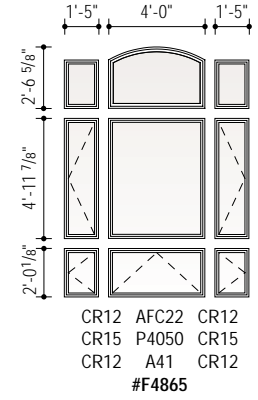

Arch Window, Casement, Awning and Patio Door Combinations Scale 1/8" = 1'-0" (1:96)

Arch Window, Casement, Awning and Patio Door Combinations Scale 1/8" = 1'-0" (1:96)

Arch Window, Casement, Awning and Patio Door Combinations Scale 1/8" = 1'-0" (1:96)