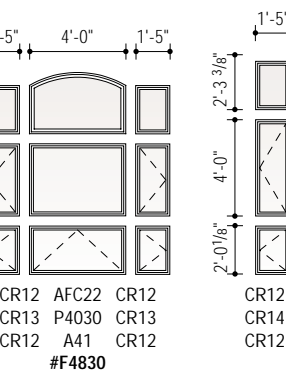

Arch Window, Casement, Awning and Patio Door Combinations Scale 1/8" = 1'-0" (1:96)

Arch Window, Casement, Awning and Patio Door Combinations Scale 1/8" = 1'-0" (1:96)

Arch Window, Casement, Awning and Patio Door Combinations Scale 1/8" = 1'-0" (1:96)