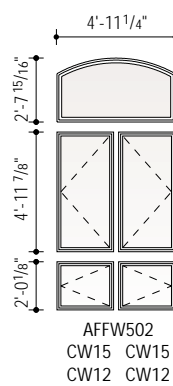

Arch Window, Casement, Awning and Patio Door Combinations Scale 1/8" = 1'-0" (1:96)

Arch Window, Casement, Awning and Patio Door Combinations Scale 1/8" = 1'-0" (1:96)

Arch Window, Casement, Awning and Patio Door Combinations Scale 1/8" = 1'-0" (1:96)