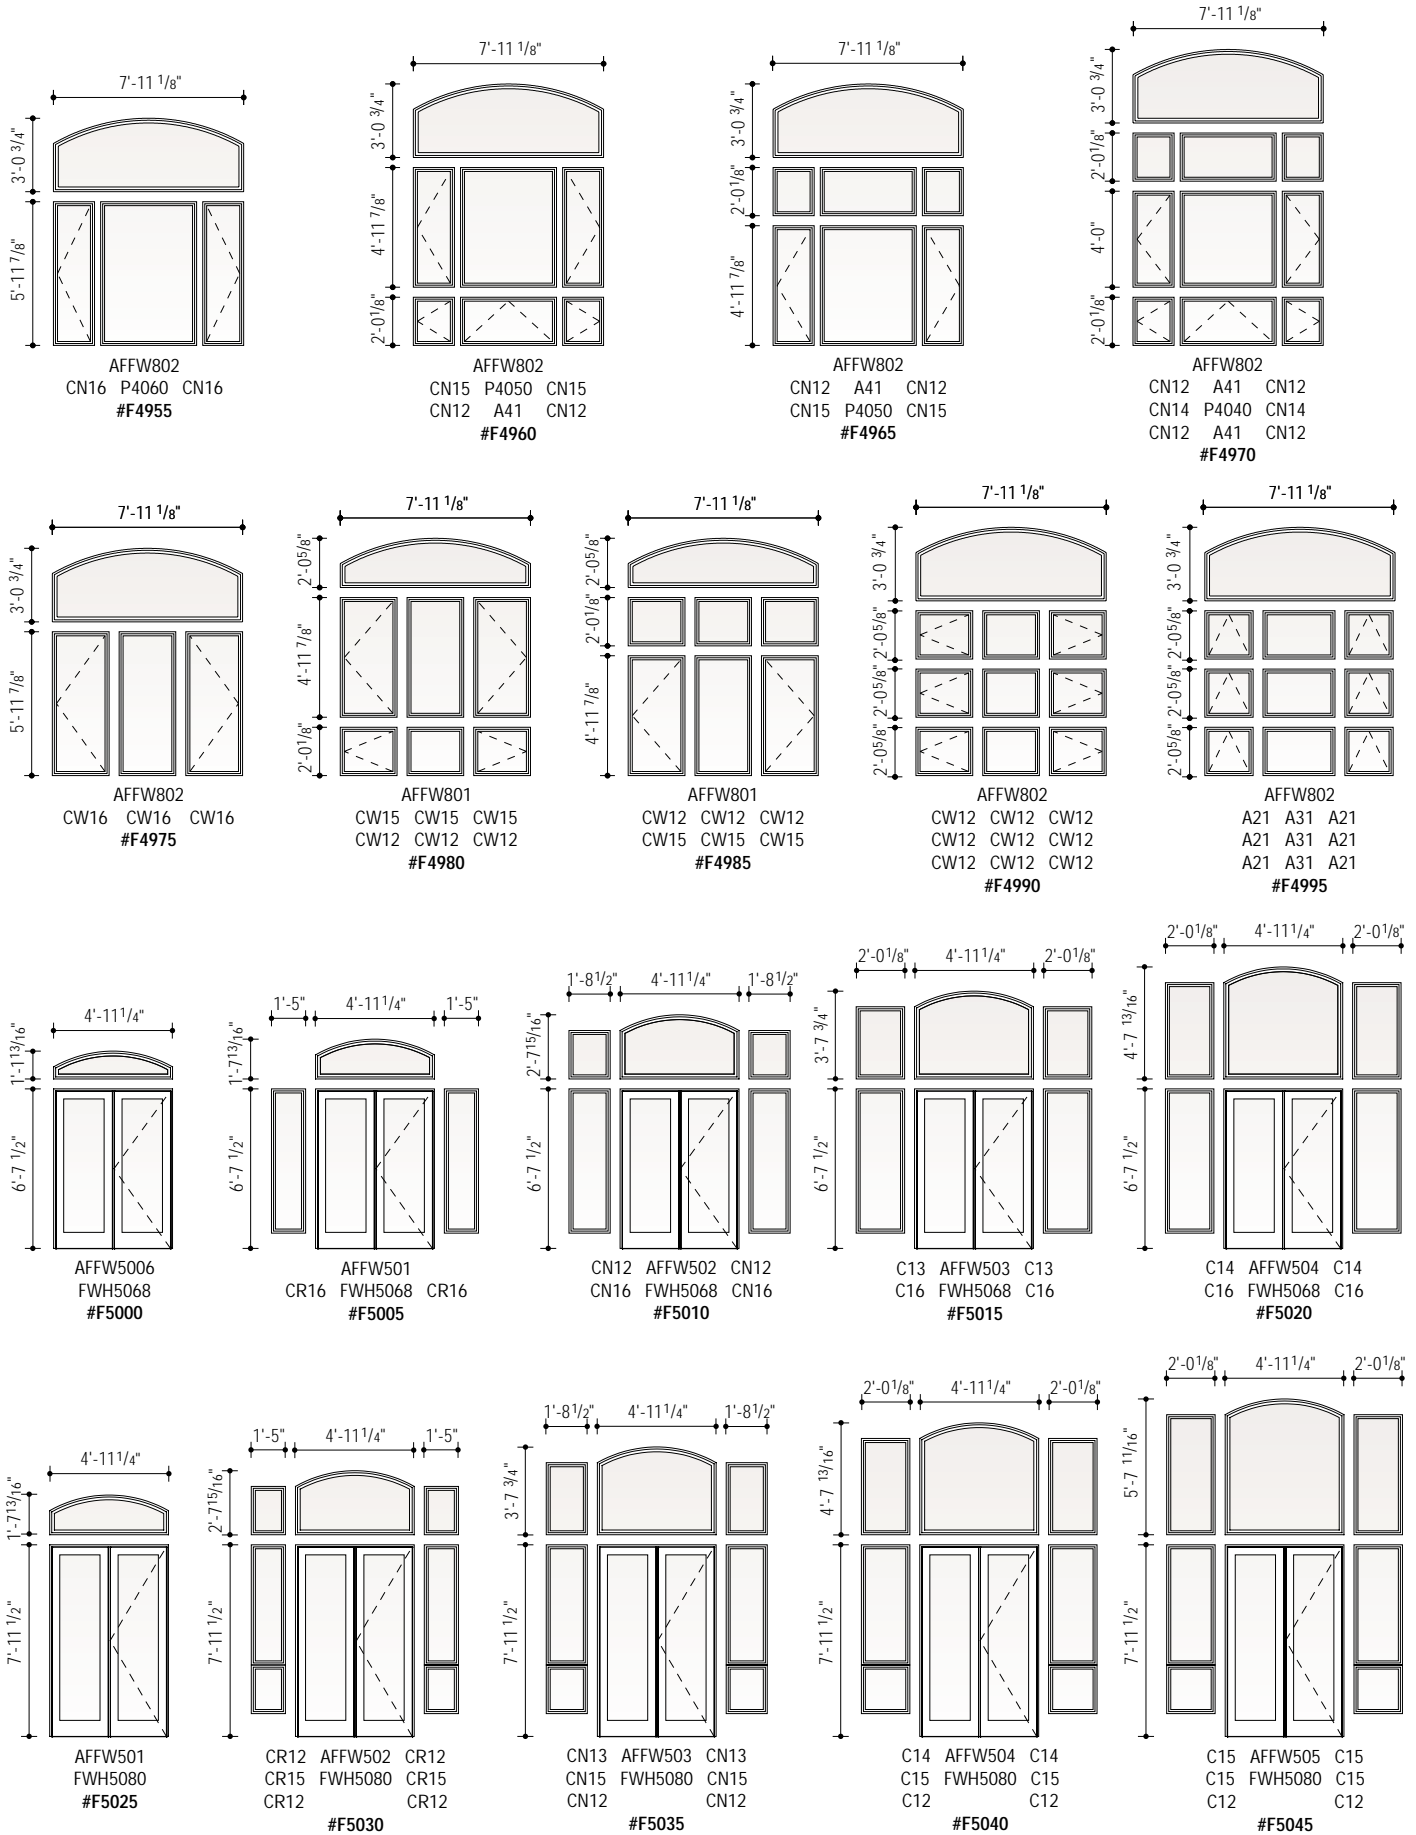

Arch Window, Casement, Awning and Patio Door Combinations Scale 1/8" = 1'-0" (1:96)

Arch Window, Casement, Awning and Patio Door Combinations Scale 1/8" = 1'-0" (1:96)

Arch Window, Casement, Awning and Patio Door Combinations Scale 1/8" = 1'-0" (1:96)