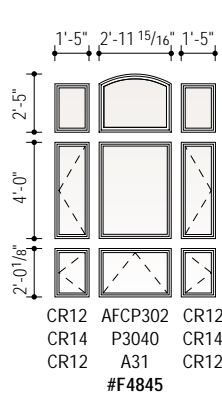

Arch Window, Casement, Awning and Patio Door Combinations Scale 1/8" = 1'-0" (1:96)

Arch Window, Casement, Awning and Patio Door Combinations Scale 1/8" = 1'-0" (1:96)

Arch Window, Casement, Awning and Patio Door Combinations Scale 1/8" = 1'-0" (1:96)