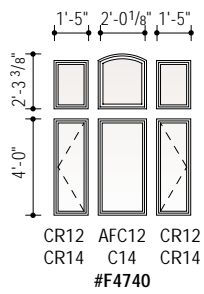

Arch Window, Casement, Awning and Patio Door Combinations Scale 1/8" = 1'-0" (1:96)

Arch Window, Casement, Awning and Patio Door Combinations Scale 1/8" = 1'-0" (1:96)

Arch Window, Casement, Awning and Patio Door Combinations Scale 1/8" = 1'-0" (1:96)