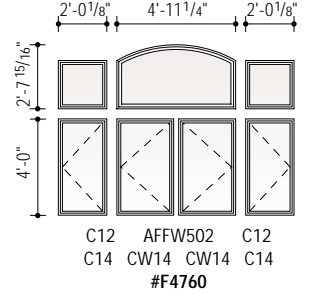

Arch Window, Casement, Awning and Patio Door Combinations Scale 1/8" = 1'-0" (1:96)

Arch Window, Casement, Awning and Patio Door Combinations Scale 1/8" = 1'-0" (1:96)

Arch Window, Casement, Awning and Patio Door Combinations Scale 1/8" = 1'-0" (1:96)