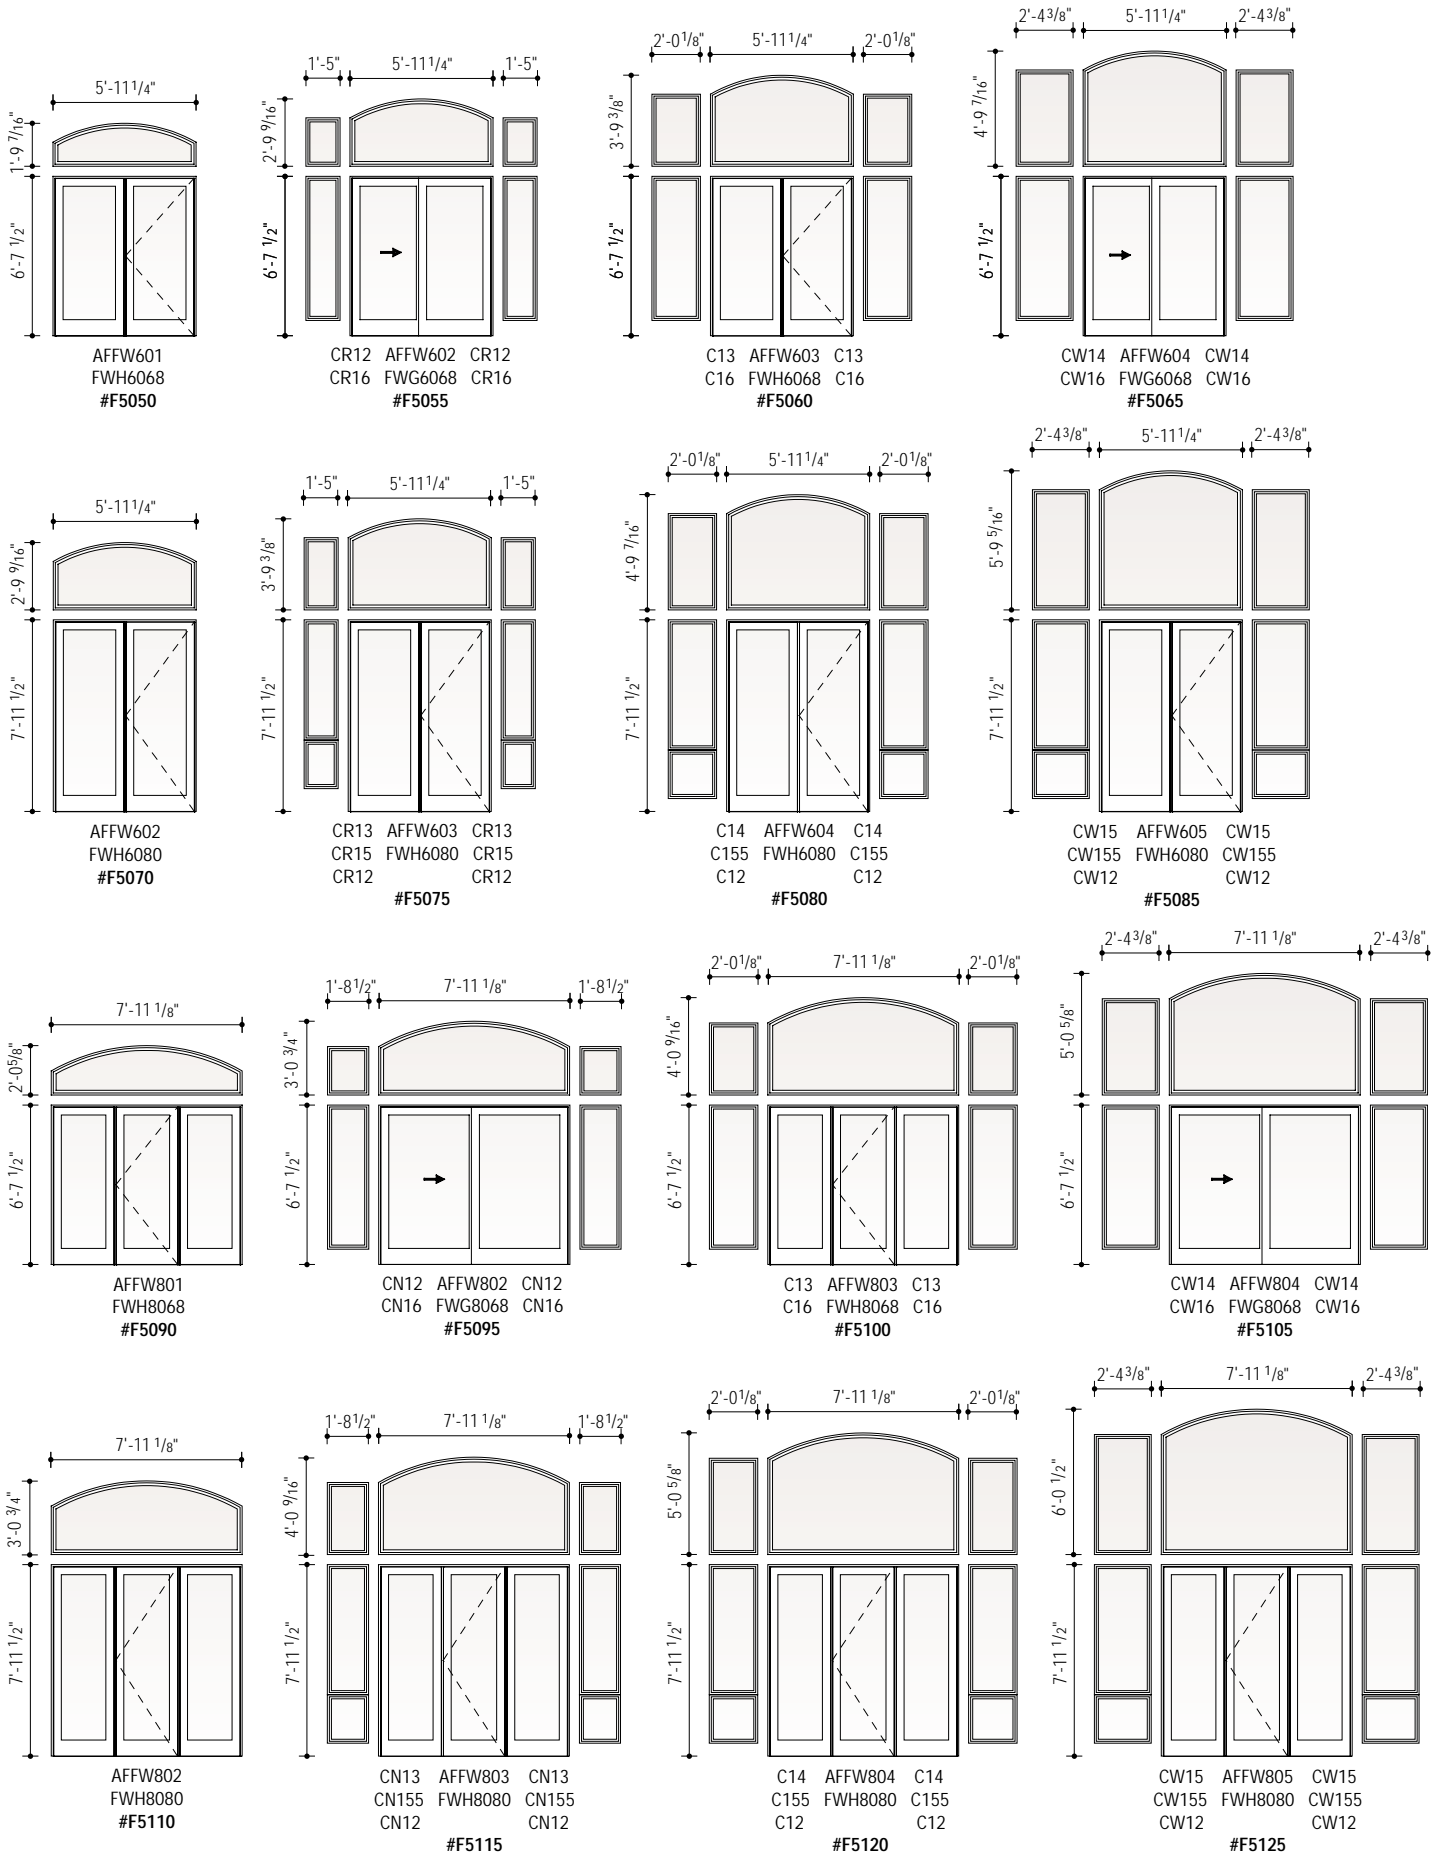

Arch Window, Casement, Awning and Patio Door Combinations Scale 1/8" = 1'-0" (1:96)

Arch Window, Casement, Awning and Patio Door Combinations Scale 1/8" = 1'-0" (1:96)

Arch Window, Casement, Awning and Patio Door Combinations Scale 1/8" = 1'-0" (1:96)