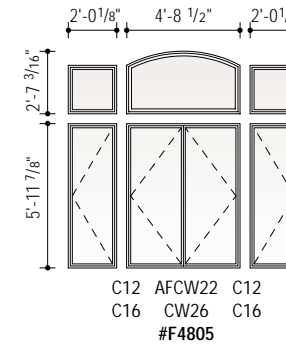

Arch Window, Casement, Awning and Patio Door Combinations Scale 1/8" = 1'-0" (1:96)

Arch Window, Casement, Awning and Patio Door Combinations Scale 1/8" = 1'-0" (1:96)

Arch Window, Casement, Awning and Patio Door Combinations Scale 1/8" = 1'-0" (1:96)