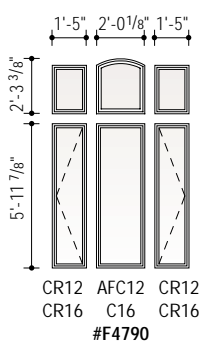

Arch Window, Casement, Awning and Patio Door Combinations Scale 1/8" = 1'-0" (1:96)

Arch Window, Casement, Awning and Patio Door Combinations Scale 1/8" = 1'-0" (1:96)

Arch Window, Casement, Awning and Patio Door Combinations Scale 1/8" = 1'-0" (1:96)