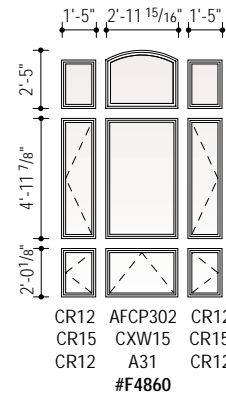

Arch Window, Casement, Awning and Patio Door Combinations Scale 1/8" = 1'-0" (1:96)

Arch Window, Casement, Awning and Patio Door Combinations Scale 1/8" = 1'-0" (1:96)

Arch Window, Casement, Awning and Patio Door Combinations Scale 1/8" = 1'-0" (1:96)