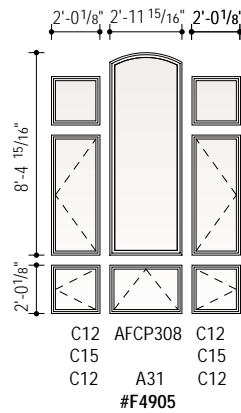

Arch Window, Casement, Awning and Patio Door Combinations Scale 1/8" = 1'-0" (1:96)

Arch Window, Casement, Awning and Patio Door Combinations Scale 1/8" = 1'-0" (1:96)

Arch Window, Casement, Awning and Patio Door Combinations Scale 1/8" = 1'-0" (1:96)