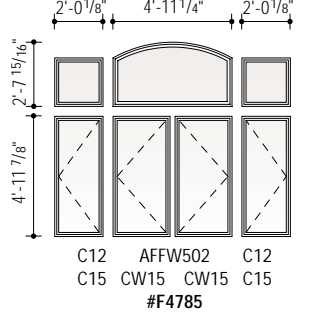

Arch Window, Casement, Awning and Patio Door Combinations Scale 1/8" = 1'-0" (1:96)

Arch Window, Casement, Awning and Patio Door Combinations Scale 1/8" = 1'-0" (1:96)

Arch Window, Casement, Awning and Patio Door Combinations Scale 1/8" = 1'-0" (1:96)