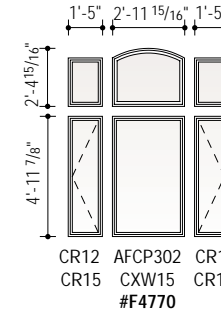

Arch Window, Casement, Awning and Patio Door Combinations Scale 1/8" = 1'-0" (1:96)

Arch Window, Casement, Awning and Patio Door Combinations Scale 1/8" = 1'-0" (1:96)

Arch Window, Casement, Awning and Patio Door Combinations Scale 1/8" = 1'-0" (1:96)