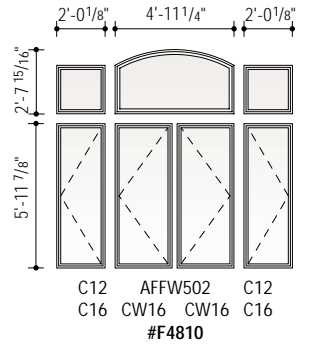

Arch Window, Casement, Awning and Patio Door Combinations Scale 1/8" = 1'-0" (1:96)

Arch Window, Casement, Awning and Patio Door Combinations Scale 1/8" = 1'-0" (1:96)

Arch Window, Casement, Awning and Patio Door Combinations Scale 1/8" = 1'-0" (1:96)