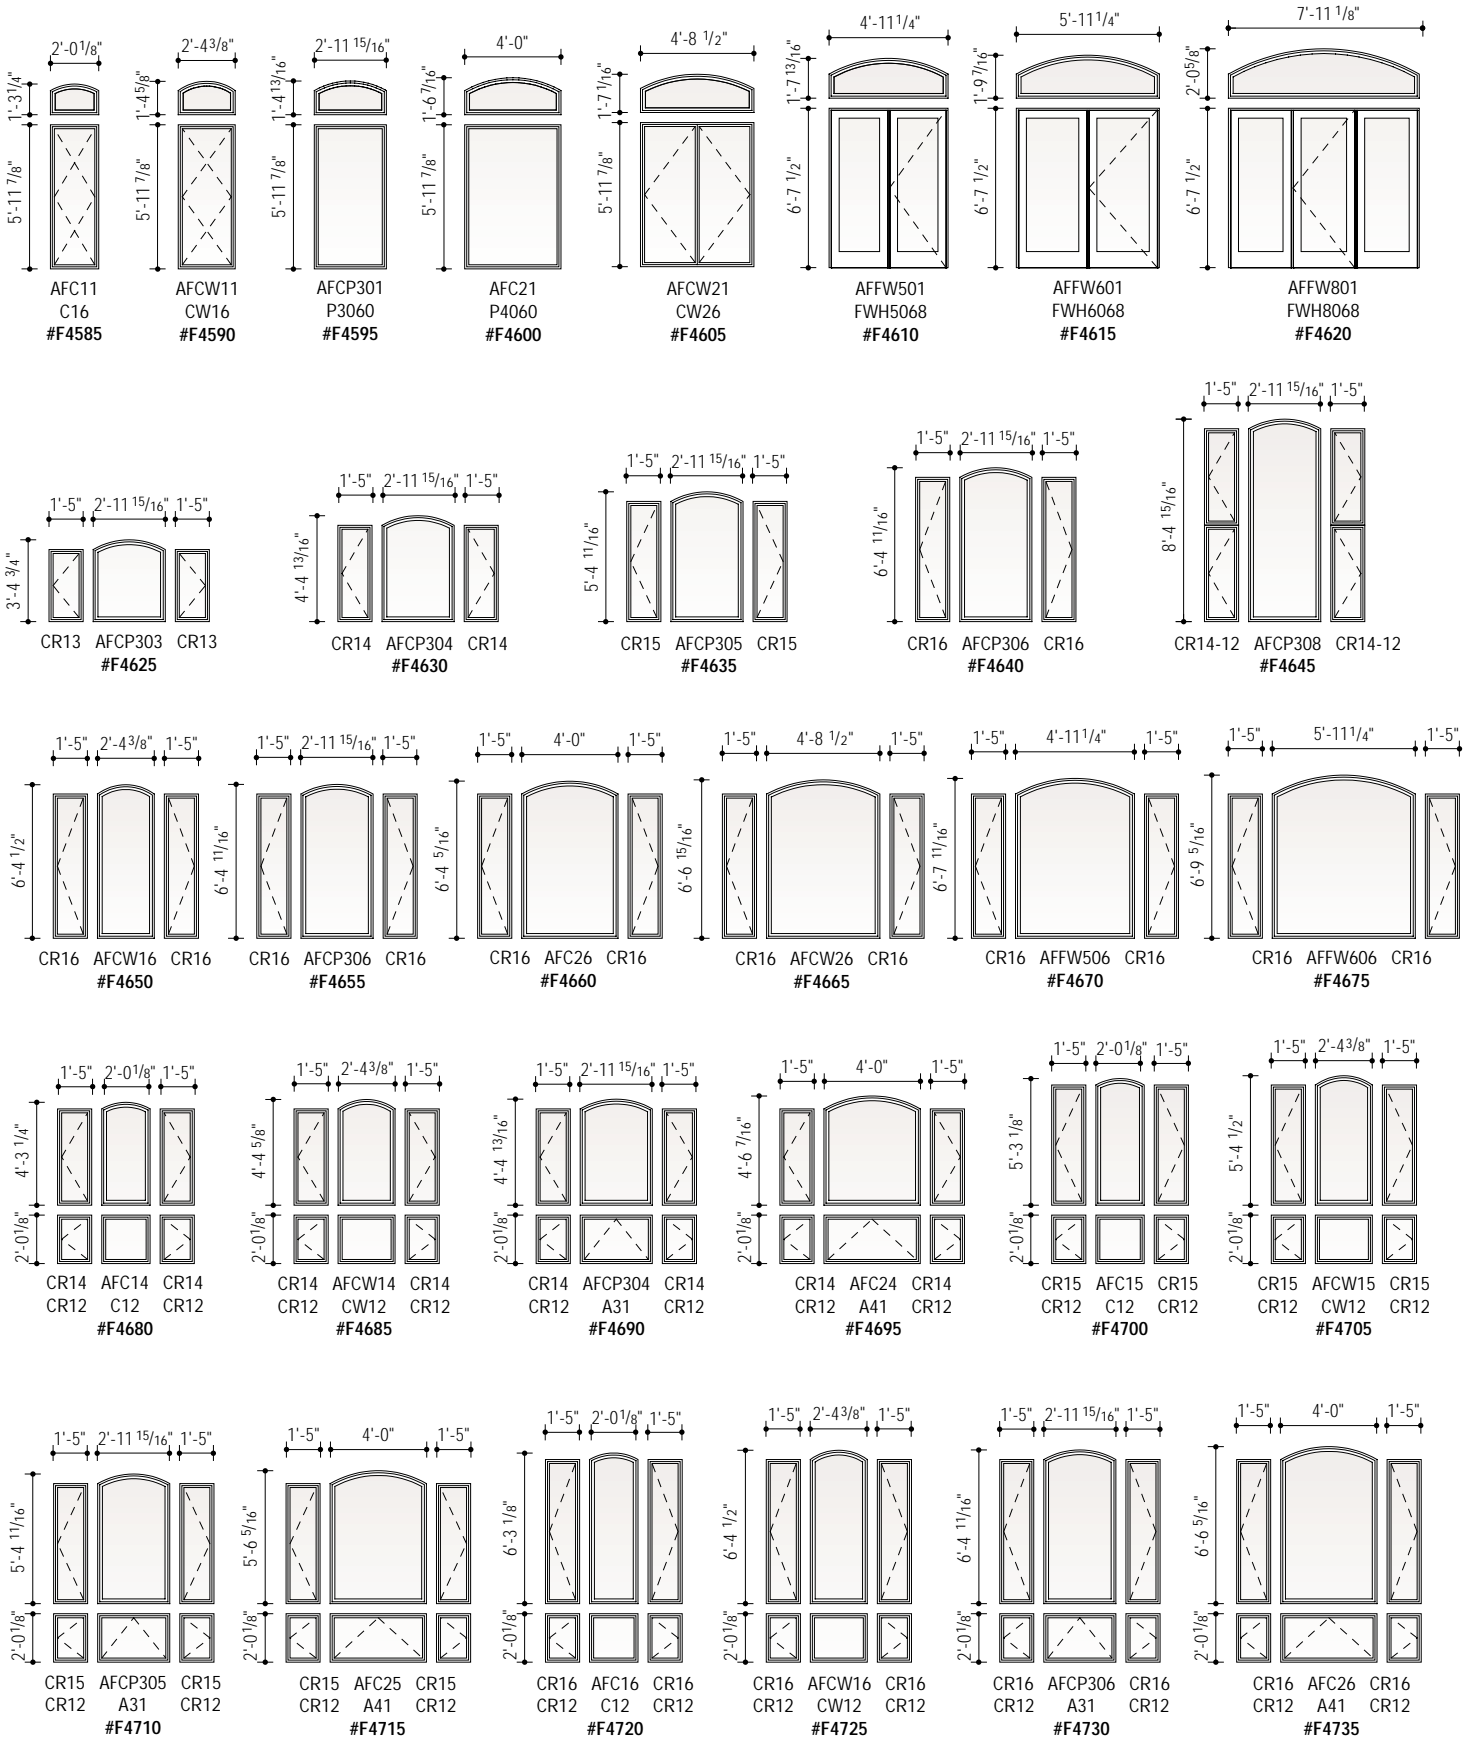

Arch Window, Casement, Awning and Patio Door Combinations Scale 1/8" = 1'-0" (1:96)

Arch Window, Casement, Awning and Patio Door Combinations Scale 1/8" = 1'-0" (1:96)

Arch Window, Casement, Awning and Patio Door Combinations Scale 1/8" = 1'-0" (1:96)