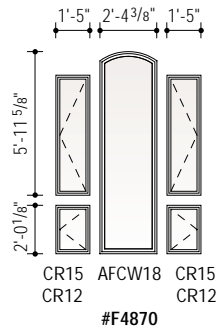

Arch Window, Casement, Awning and Patio Door Combinations Scale 1/8" = 1'-0" (1:96)

Arch Window, Casement, Awning and Patio Door Combinations Scale 1/8" = 1'-0" (1:96)

Arch Window, Casement, Awning and Patio Door Combinations Scale 1/8" = 1'-0" (1:96)