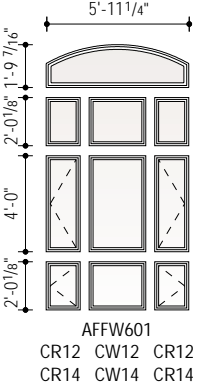

Arch Window, Casement, Awning and Patio Door Combinations Scale 1/8" = 1'-0" (1:96)

Arch Window, Casement, Awning and Patio Door Combinations Scale 1/8" = 1'-0" (1:96)

Arch Window, Casement, Awning and Patio Door Combinations Scale 1/8" = 1'-0" (1:96)