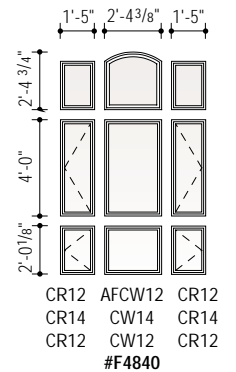

Arch Window, Casement, Awning and Patio Door Combinations Scale 1/8" = 1'-0" (1:96)

Arch Window, Casement, Awning and Patio Door Combinations Scale 1/8" = 1'-0" (1:96)

Arch Window, Casement, Awning and Patio Door Combinations Scale 1/8" = 1'-0" (1:96)