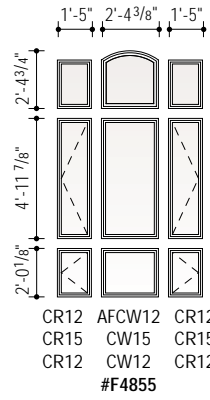

Arch Window, Casement, Awning and Patio Door Combinations Scale 1/8" = 1'-0" (1:96)

Arch Window, Casement, Awning and Patio Door Combinations Scale 1/8" = 1'-0" (1:96)

Arch Window, Casement, Awning and Patio Door Combinations Scale 1/8" = 1'-0" (1:96)