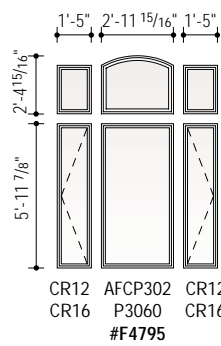

Arch Window, Casement, Awning and Patio Door Combinations Scale 1/8" = 1'-0" (1:96)

Arch Window, Casement, Awning and Patio Door Combinations Scale 1/8" = 1'-0" (1:96)

Arch Window, Casement, Awning and Patio Door Combinations Scale 1/8" = 1'-0" (1:96)