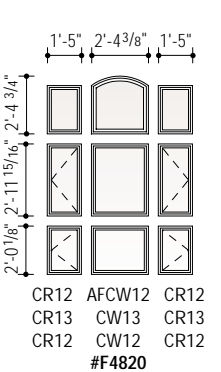

Arch Window, Casement, Awning and Patio Door Combinations Scale 1/8" = 1'-0" (1:96)

Arch Window, Casement, Awning and Patio Door Combinations Scale 1/8" = 1'-0" (1:96)

Arch Window, Casement, Awning and Patio Door Combinations Scale 1/8" = 1'-0" (1:96)