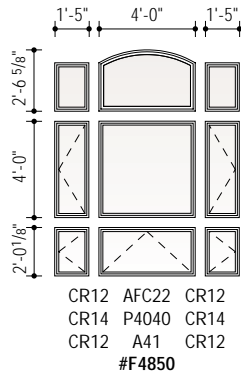

Arch Window, Casement, Awning and Patio Door Combinations Scale 1/8" = 1'-0" (1:96)

Arch Window, Casement, Awning and Patio Door Combinations Scale 1/8" = 1'-0" (1:96)

Arch Window, Casement, Awning and Patio Door Combinations Scale 1/8" = 1'-0" (1:96)