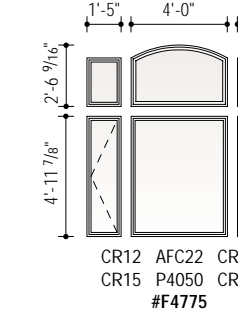

Arch Window, Casement, Awning and Patio Door Combinations Scale 1/8" = 1'-0" (1:96)

Arch Window, Casement, Awning and Patio Door Combinations Scale 1/8" = 1'-0" (1:96)

Arch Window, Casement, Awning and Patio Door Combinations Scale 1/8" = 1'-0" (1:96)