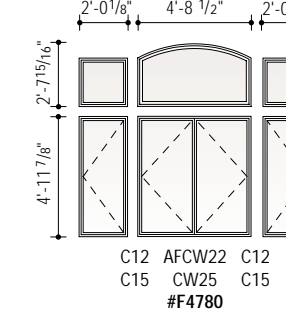

Arch Window, Casement, Awning and Patio Door Combinations Scale 1/8" = 1'-0" (1:96)

Arch Window, Casement, Awning and Patio Door Combinations Scale 1/8" = 1'-0" (1:96)

Arch Window, Casement, Awning and Patio Door Combinations Scale 1/8" = 1'-0" (1:96)