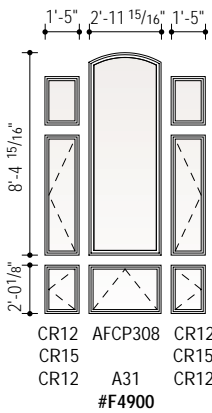

Arch Window, Casement, Awning and Patio Door Combinations Scale 1/8" = 1'-0" (1:96)

Arch Window, Casement, Awning and Patio Door Combinations Scale 1/8" = 1'-0" (1:96)

Arch Window, Casement, Awning and Patio Door Combinations Scale 1/8" = 1'-0" (1:96)