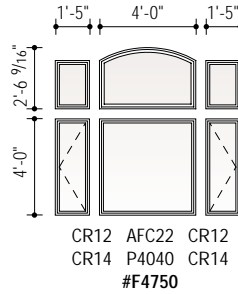

Arch Window, Casement, Awning and Patio Door Combinations Scale 1/8" = 1'-0" (1:96)

Arch Window, Casement, Awning and Patio Door Combinations Scale 1/8" = 1'-0" (1:96)

Arch Window, Casement, Awning and Patio Door Combinations Scale 1/8" = 1'-0" (1:96)