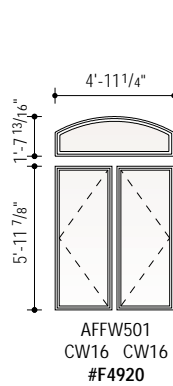

Arch Window, Casement, Awning and Patio Door Combinations Scale 1/8" = 1'-0" (1:96)

Arch Window, Casement, Awning and Patio Door Combinations Scale 1/8" = 1'-0" (1:96)

Arch Window, Casement, Awning and Patio Door Combinations Scale 1/8" = 1'-0" (1:96)